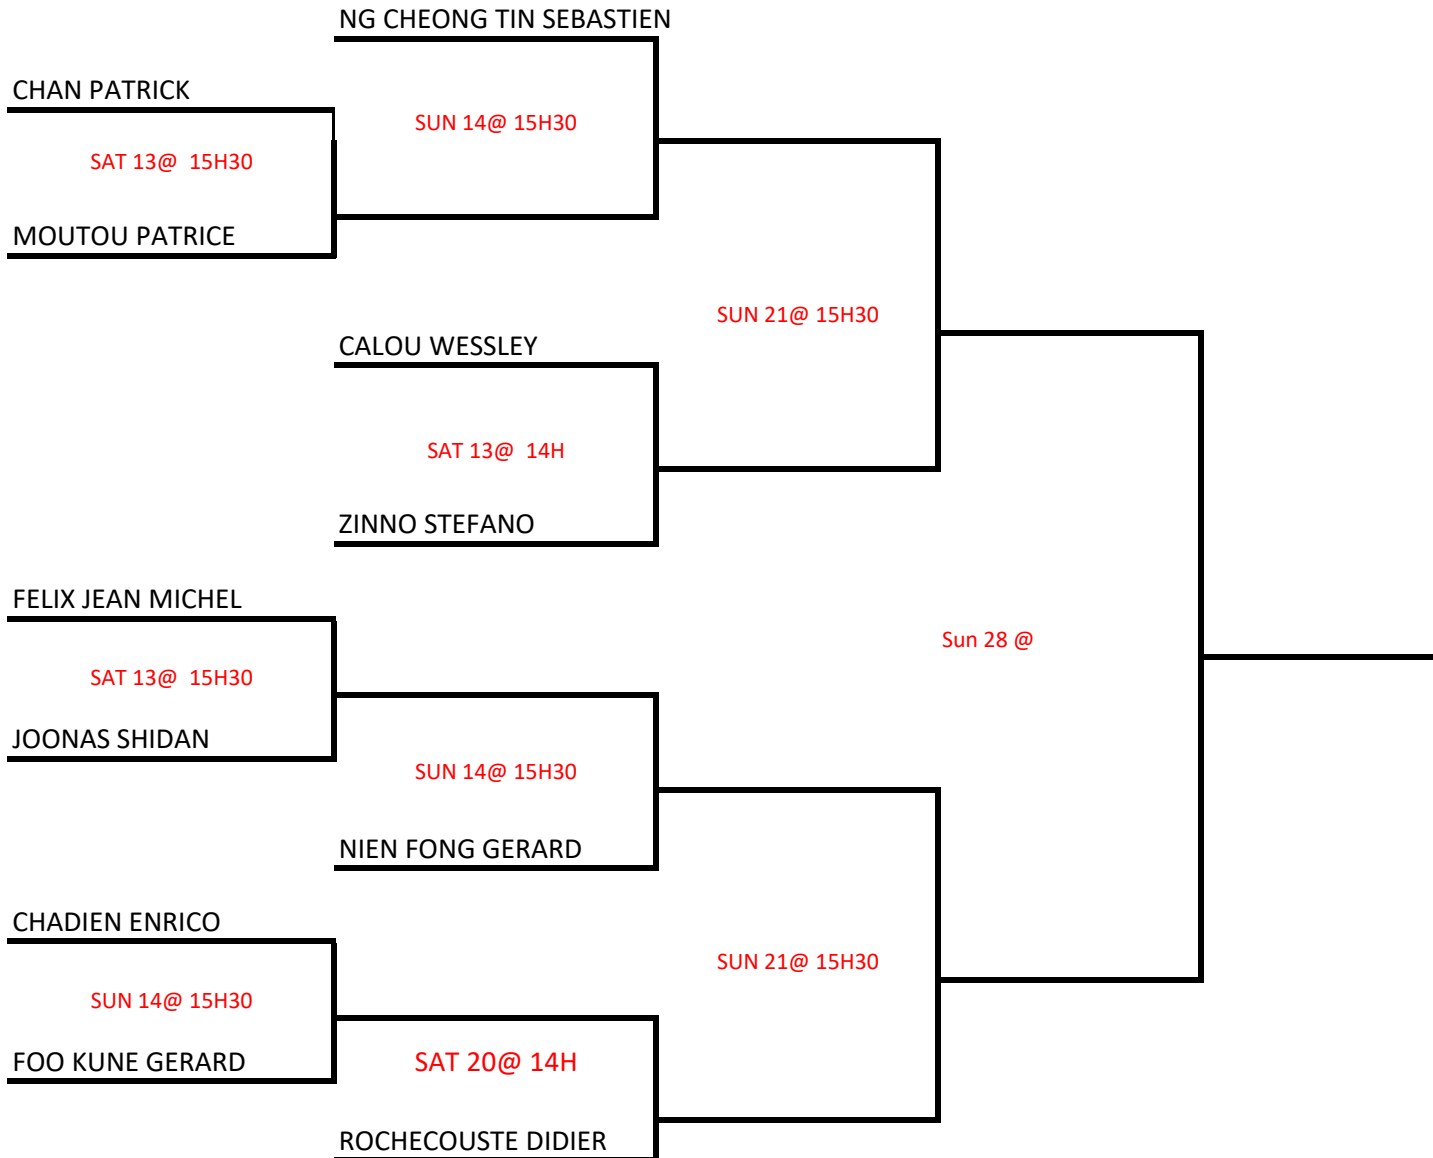

MEN 40+ SINGLES

NATIONAL TENNIS CENTRE PETIT CAMP PHOENIX