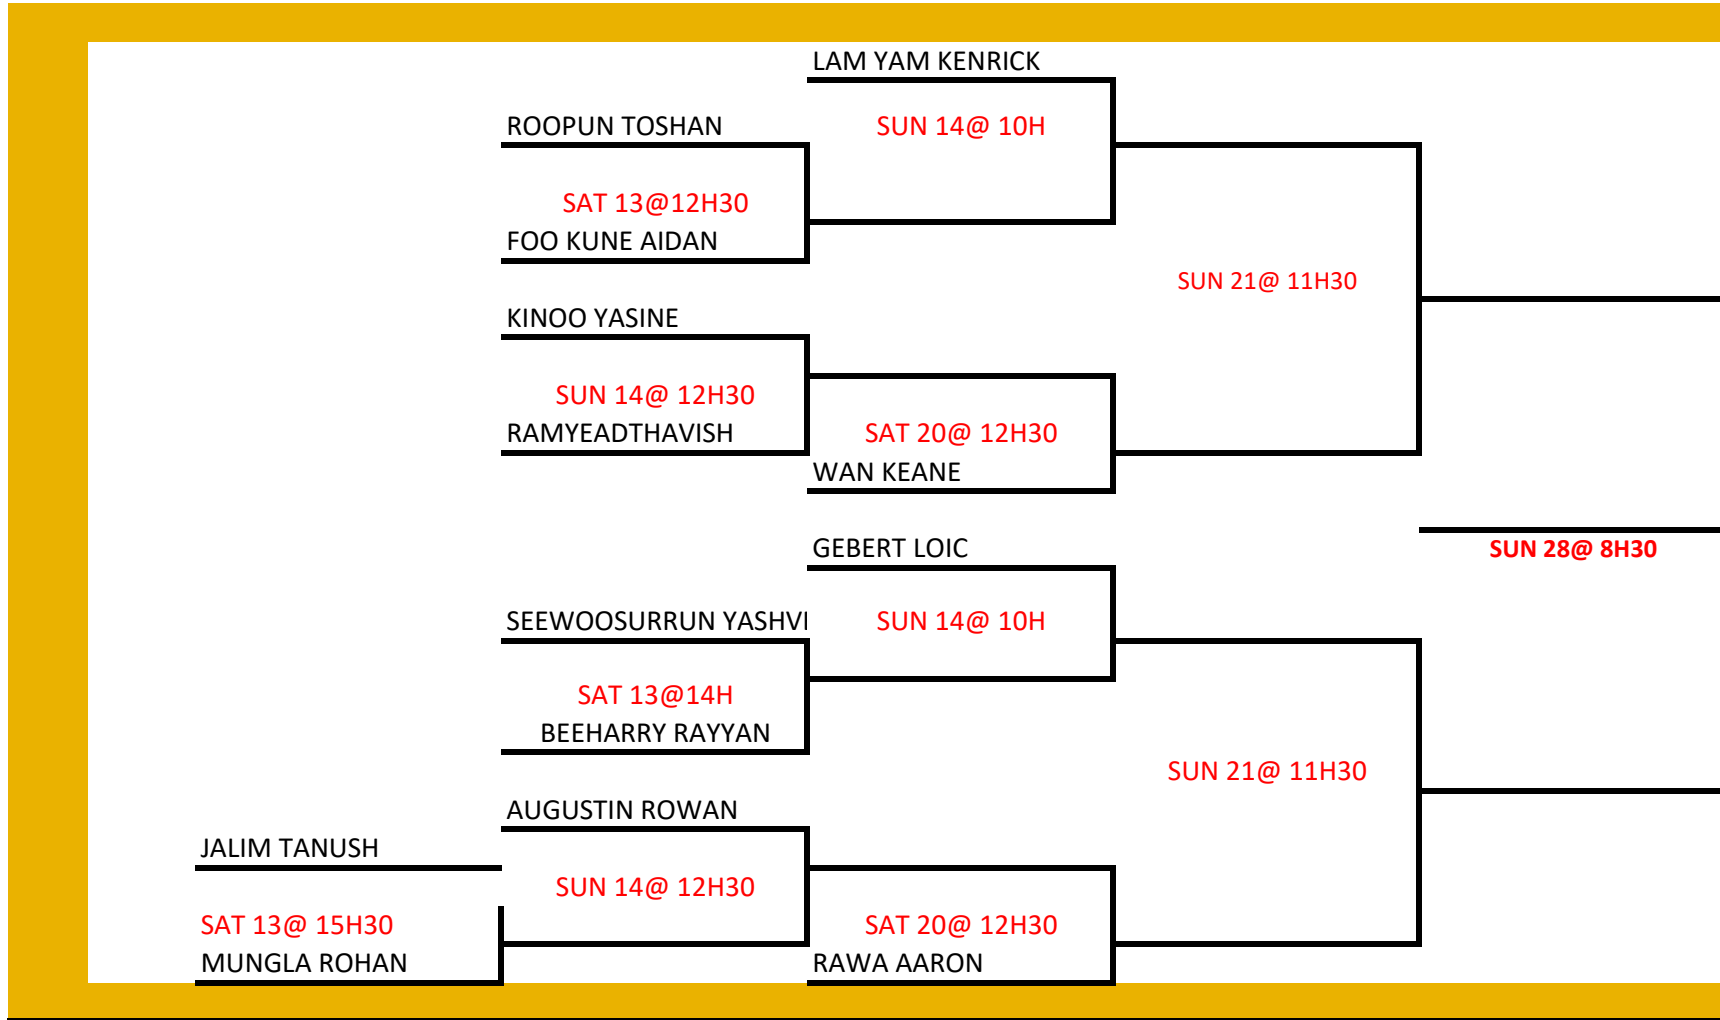

U16 BOYS SINGLE

NATIONAL TENNIS CENTRE PETIT CAMP PHOENIX