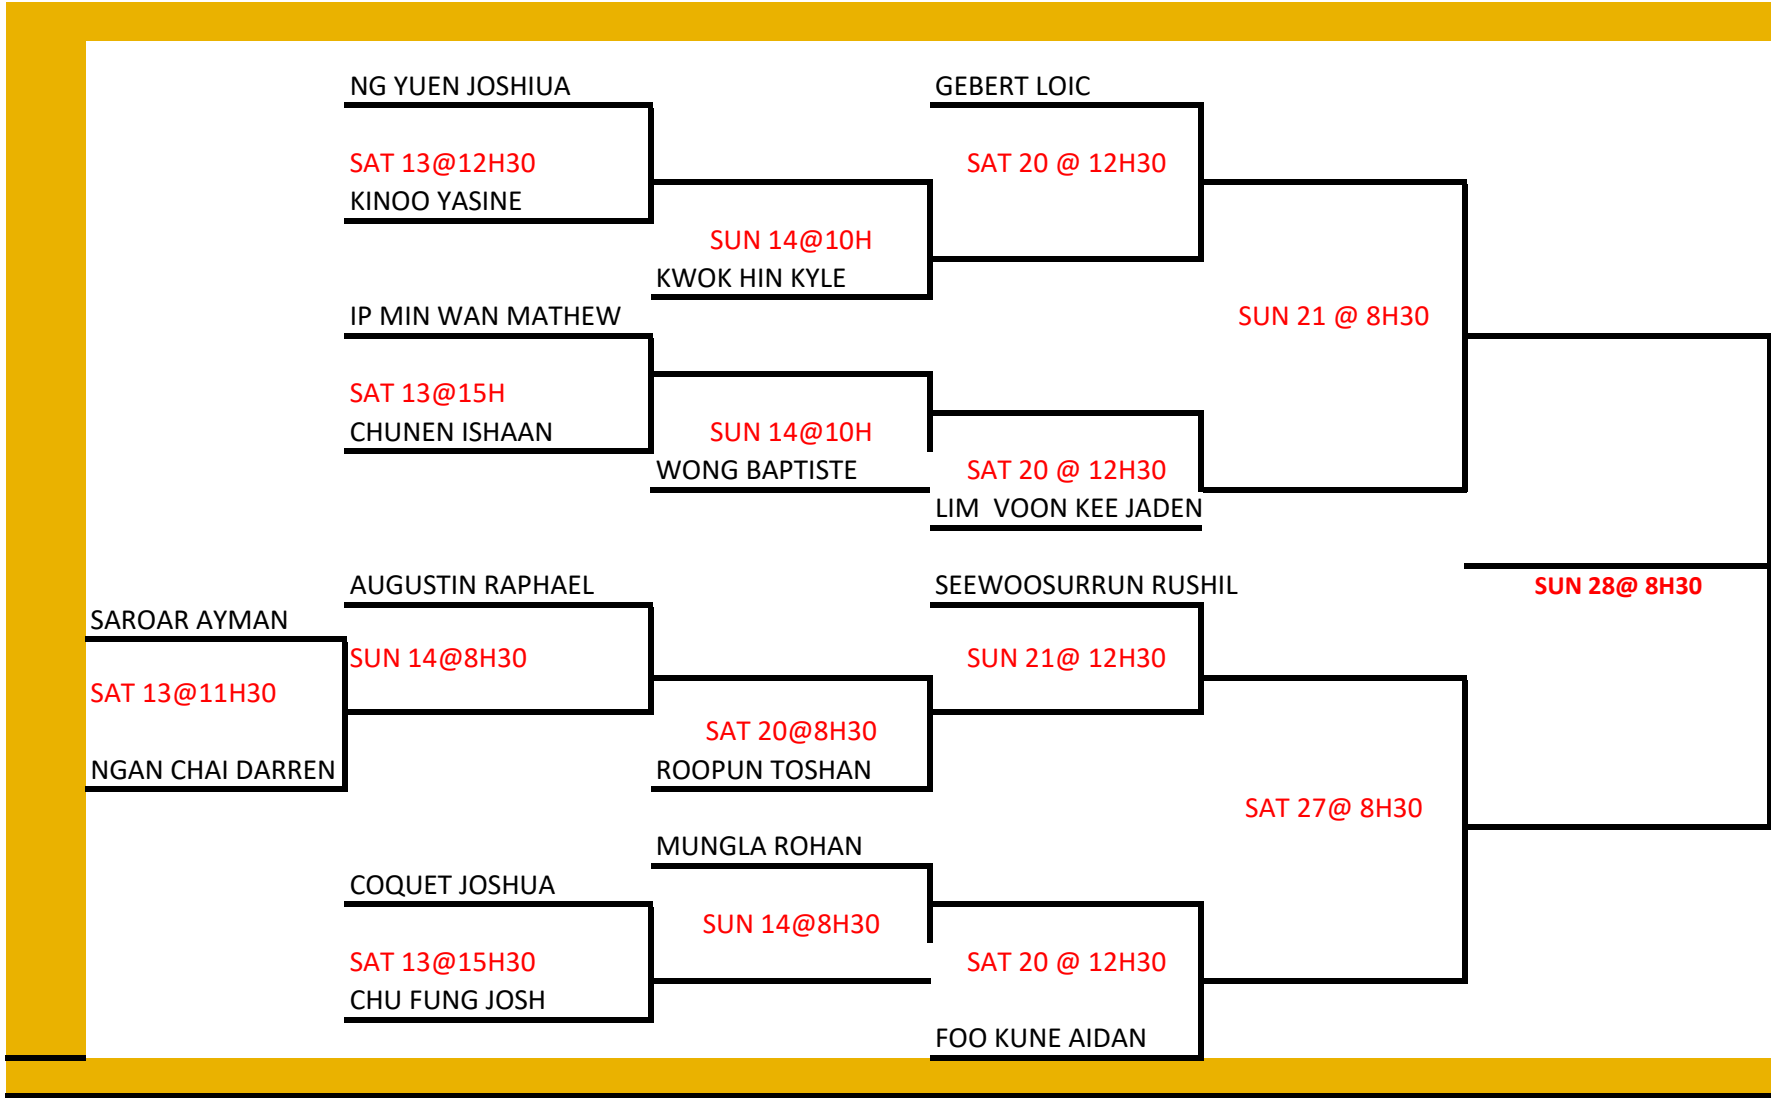

Bâtir pour la vie

U14 BOYS SINGLES

NATIONAL TENNIS CENTRE PETIT CAMP PHOENIX