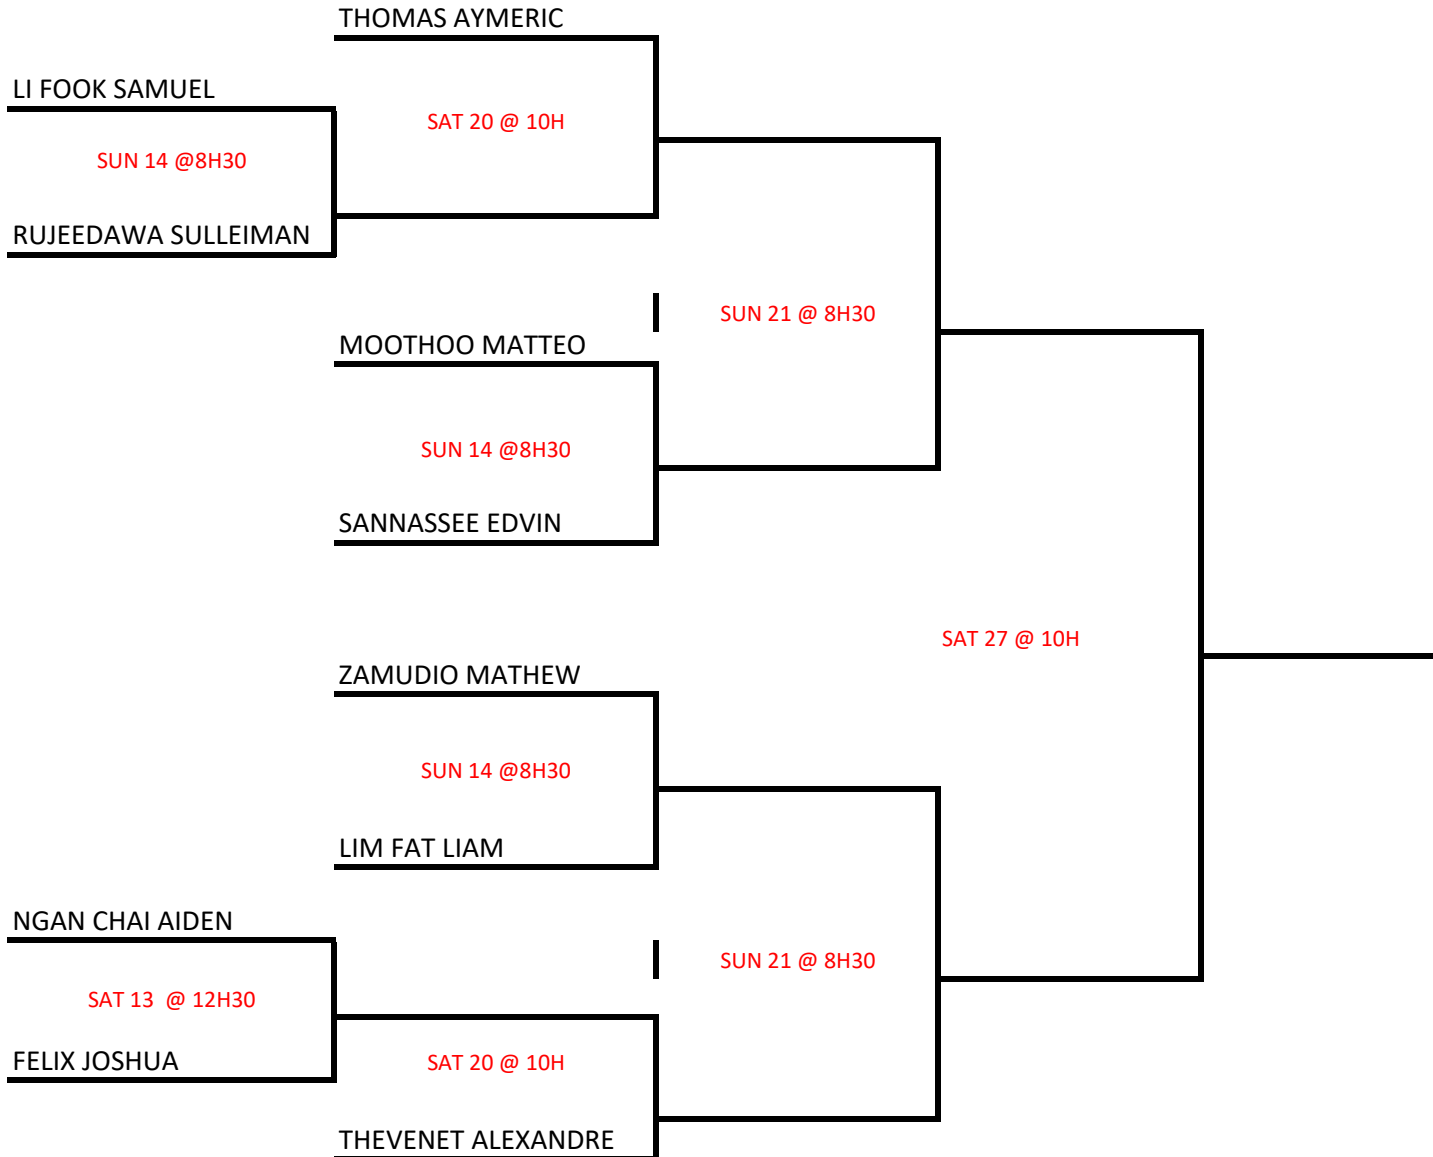

U10 BOYS SINGLES

NATIONAL TENNIS CENTRE PETIT CAMP PHOENIX