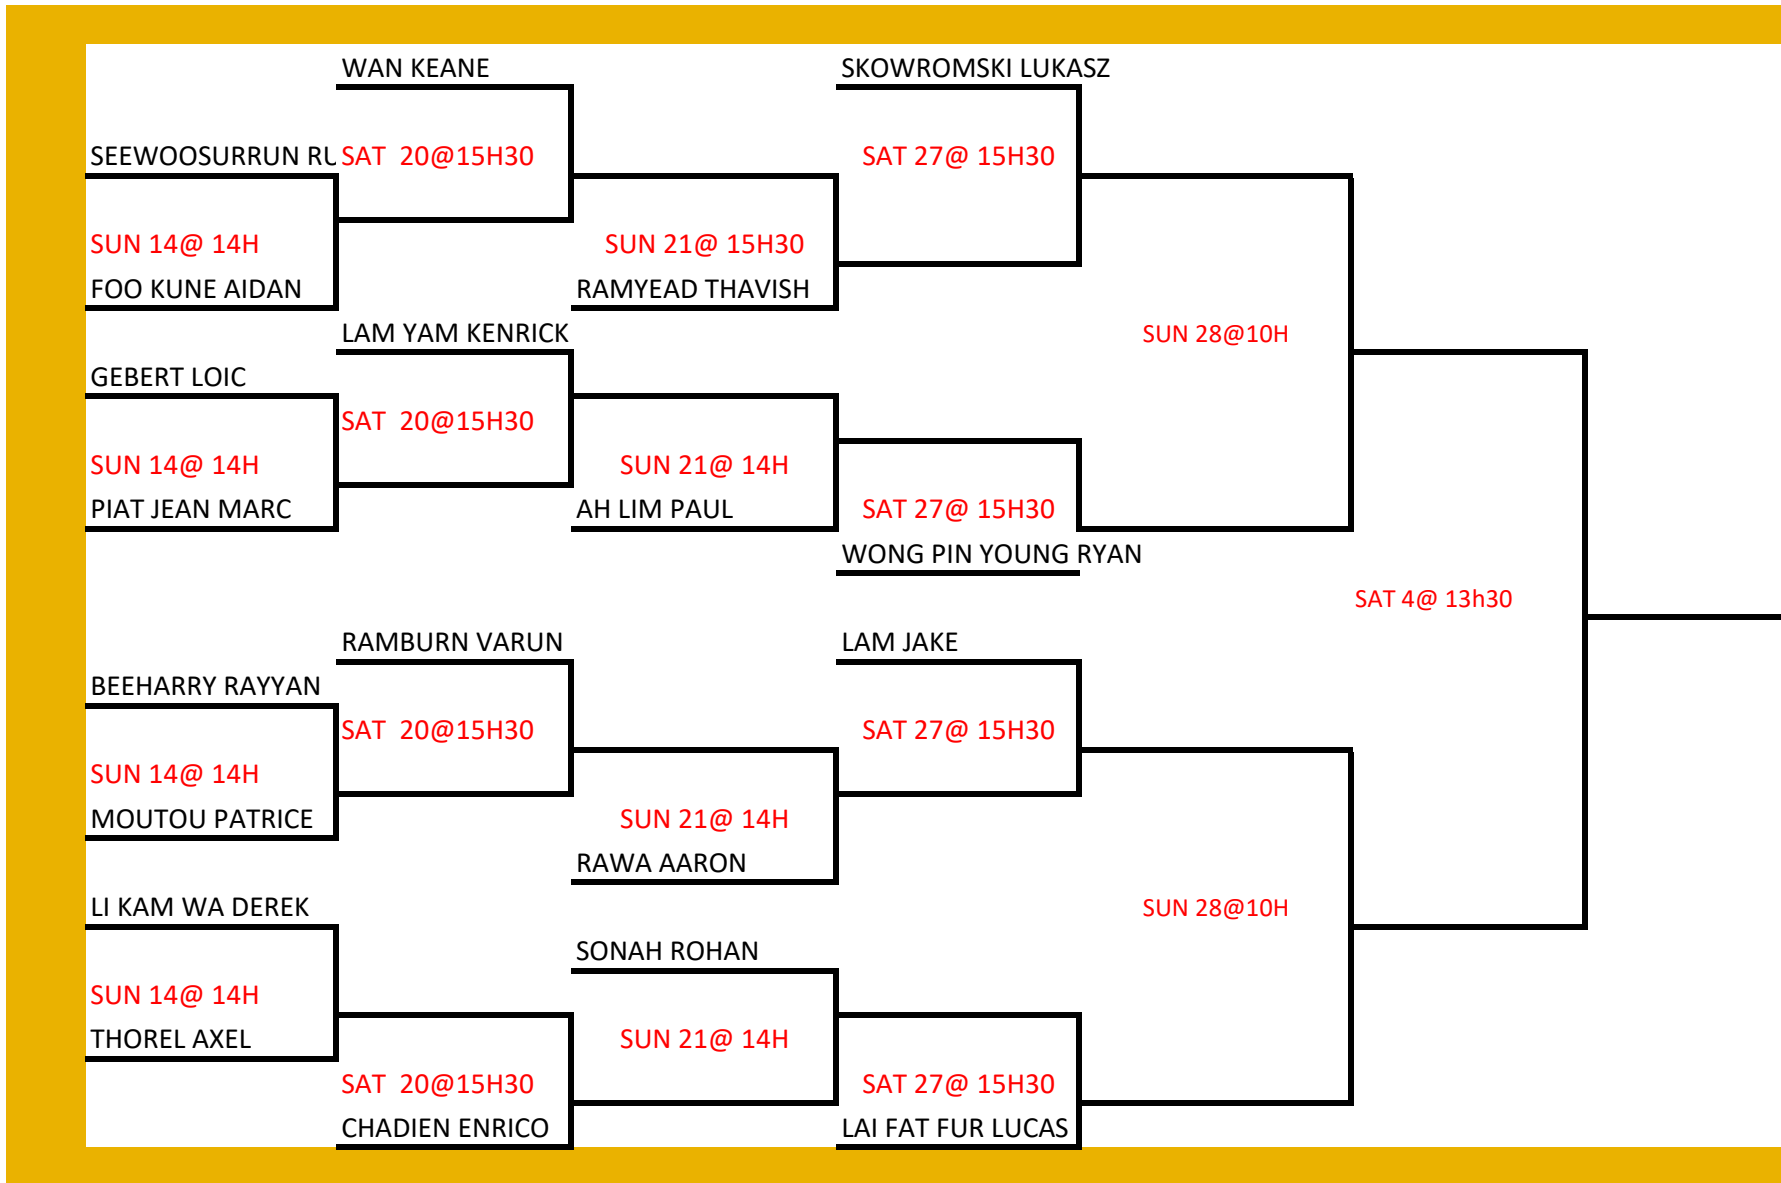

BYE

KWOK HIN KYLE/ COQUET JOSHUA

SUN 28 After rest

RUJEEAWA ABDALLAH/SUNASSE ALVIN

**SAT 20@ 15H30
AFTER REST**

THEVENET ALEXANDRE/ LE LURON NOAH

SKOWRONSKI LUCASZ/ LAI FAT FUR LUCAS

BYE