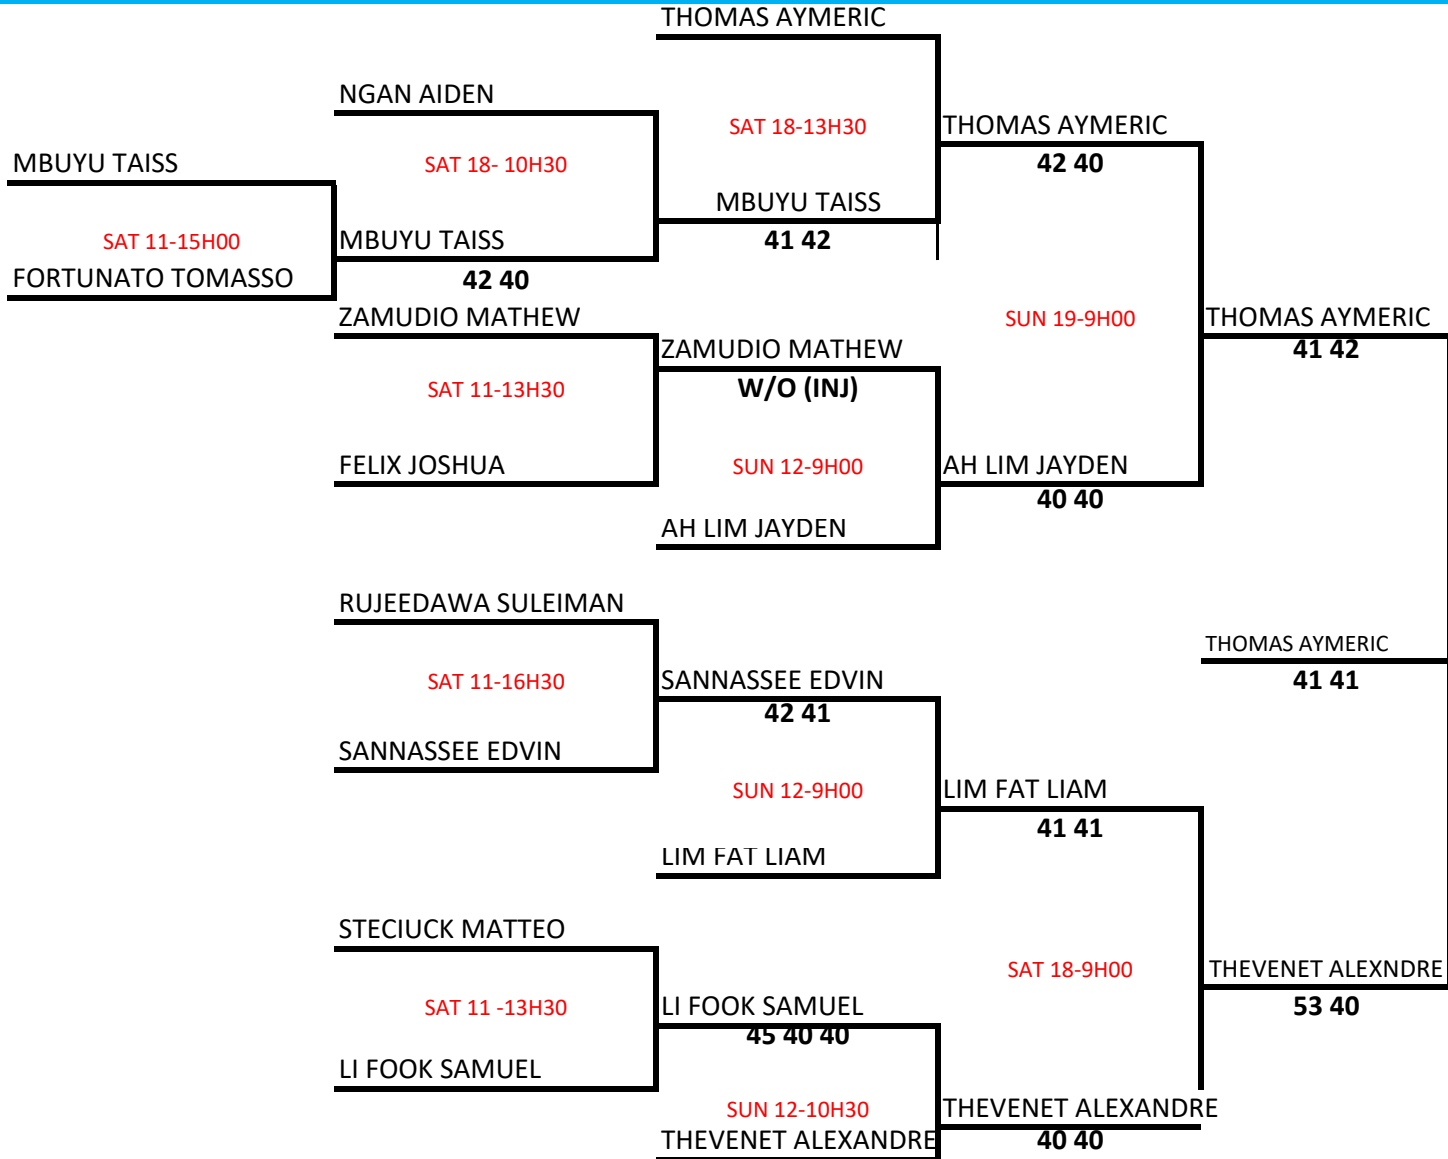

# 22ND VITAL CHAMPIONSHIPS U8 B BOYS SINGLES

NATIONAL TENNIS CENTRE PETIT CAMP PHOENIX

11 SEPT - 02 OCT 2021

22ND VITAL CHAMPIONSHIPS  
**U10 BOYS SINGLES**  
 NATIONAL TENNIS CENTRE PETIT CAMP PHOENIX

11 SEPT - 02 OCT 2021