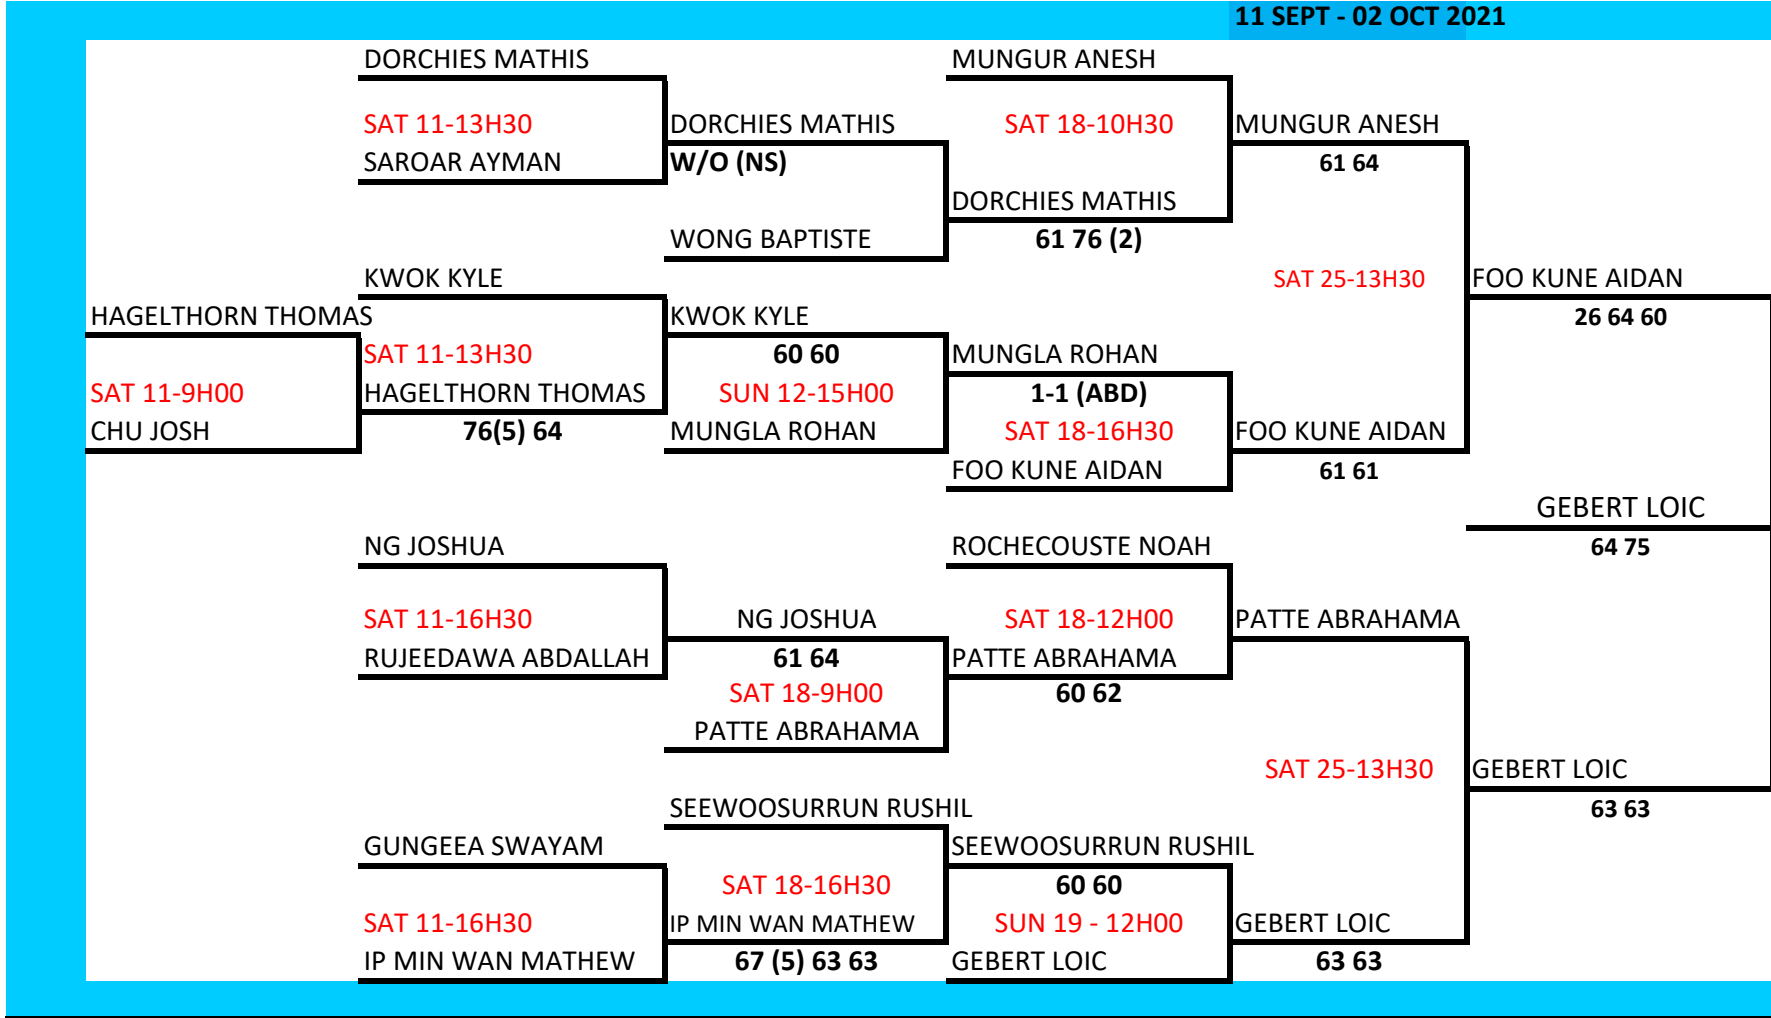

# 22ND VITAL CHAMPIONSHIPS U16 BOYS SINGLE

NATIONAL TENNIS CENTRE PETIT CAMP PHOENIX

11 SEPT - 02 OCT 2021

BEEHARRY RAYYAN

SAT 11-10H30

HAGELTHORN ROWAN

HAGELTHORN ROWAN

63 75