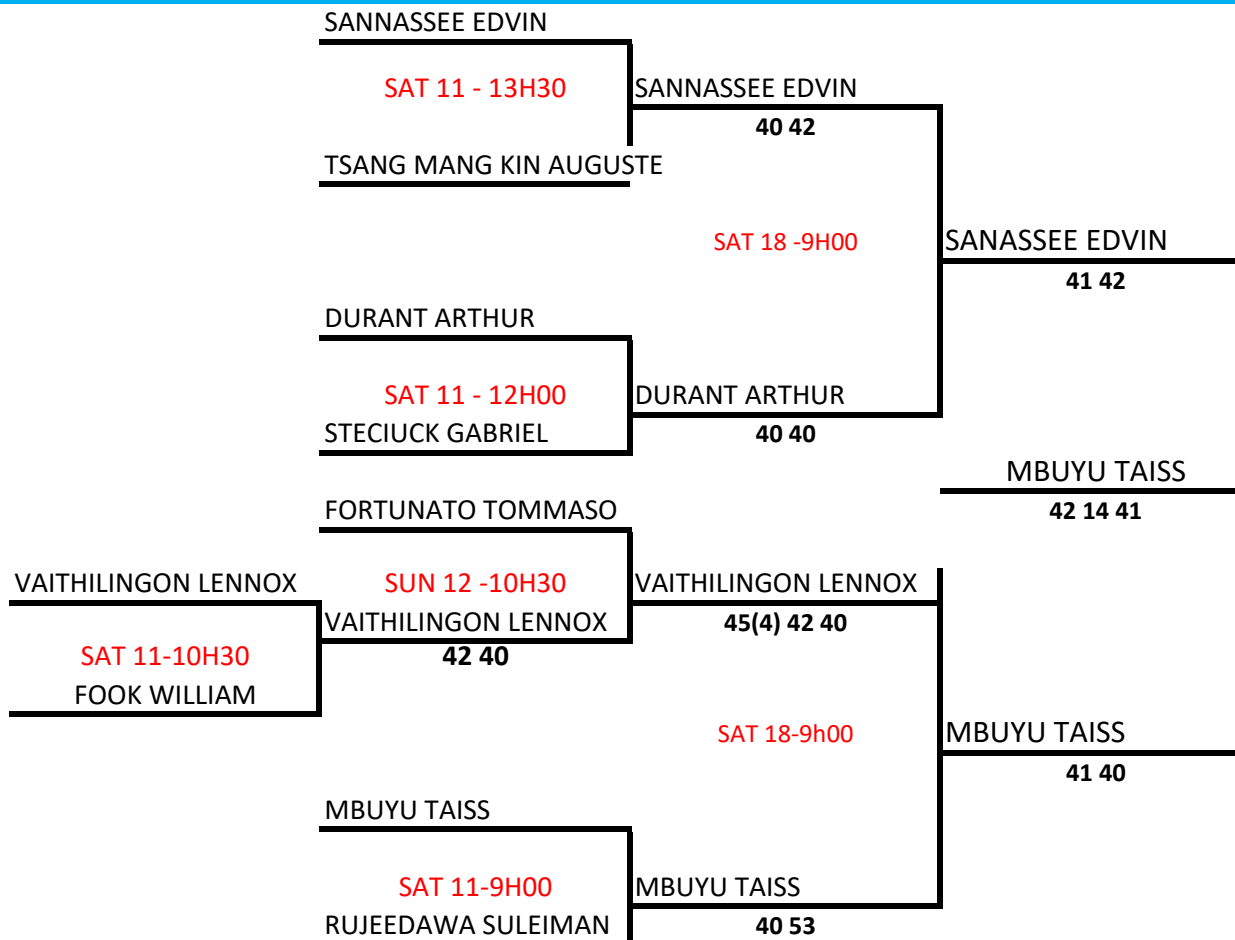

# 22ND VITAL CHAMPIONSHIPS U8 B BOYS SINGLES

NATIONAL TENNIS CENTRE PETIT CAMP PHOENIX

11 SEPT - 02 OCT 2021

22ND VITAL CHAMPIONSHIPS  
**U10 BOYS SINGLES**  
 NATIONAL TENNIS CENTRE PETIT CAMP PHOENIX

11 SEPT - 02 OCT 2021