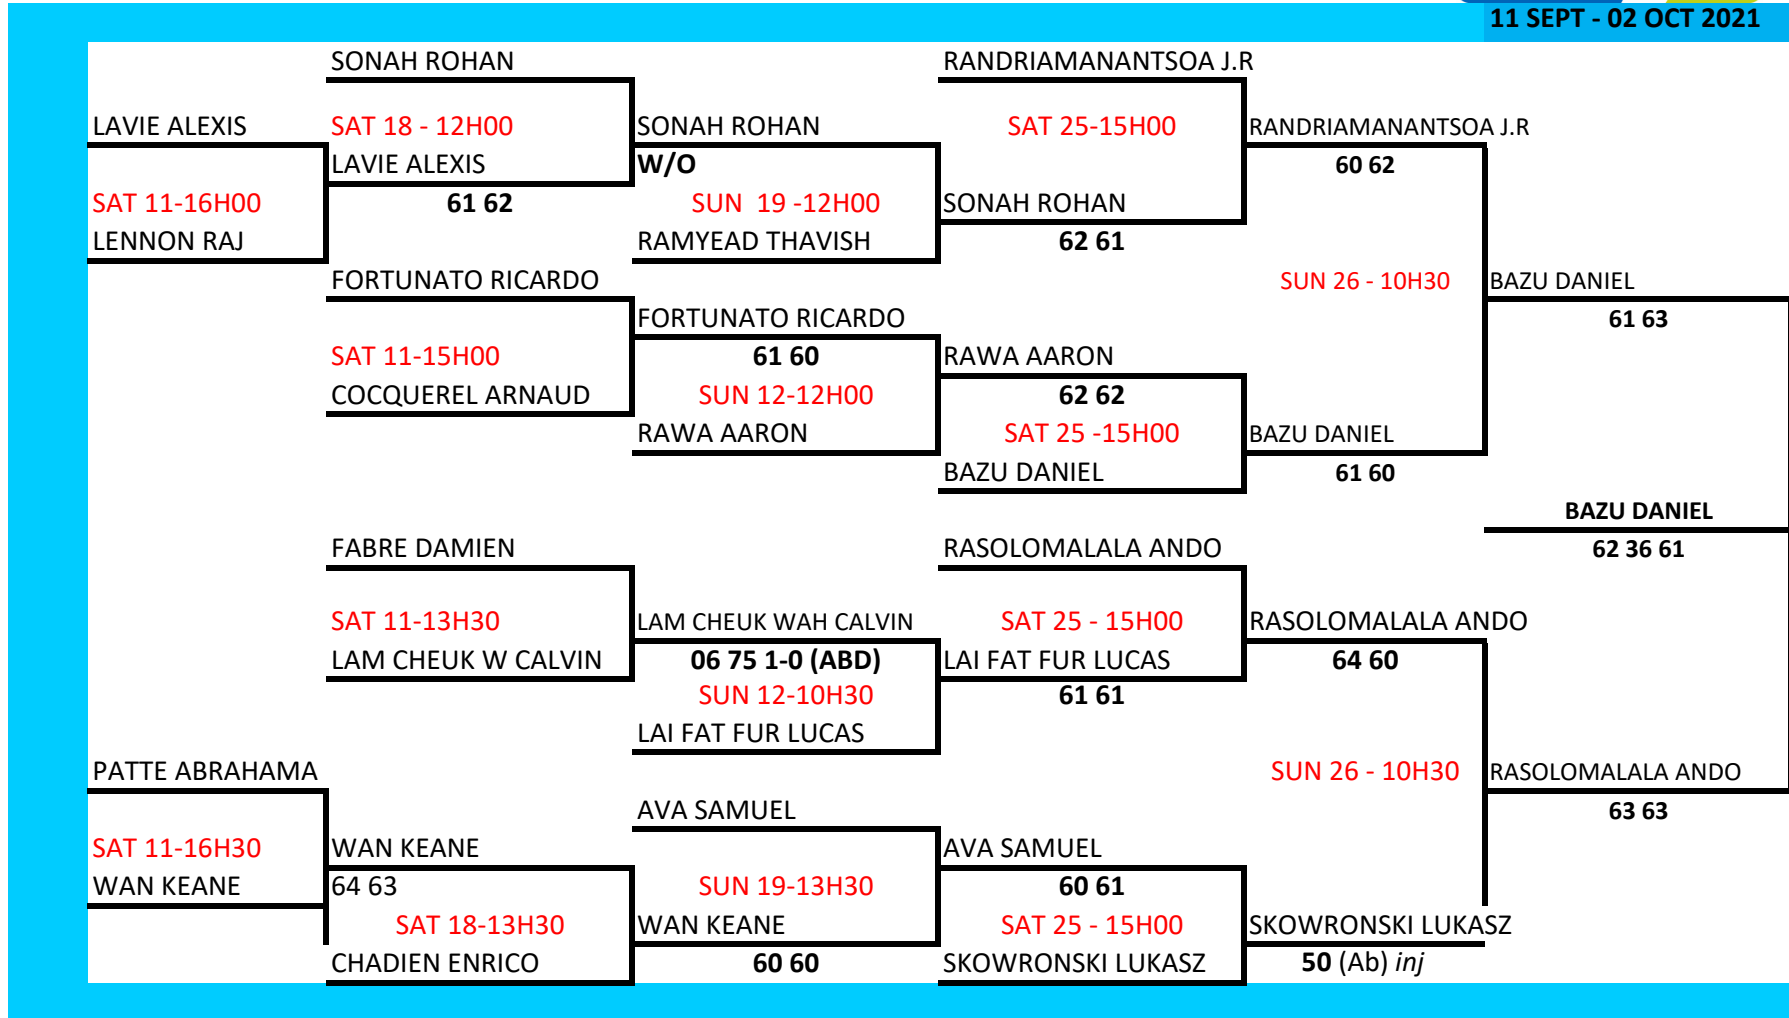

22ND VITAL CHAMPIONSHIPS

MEN SINGLE

NATIONAL TENNIS CENTRE PETIT CAMP PHOENIX

11 SEPT - 02 OCT 2021