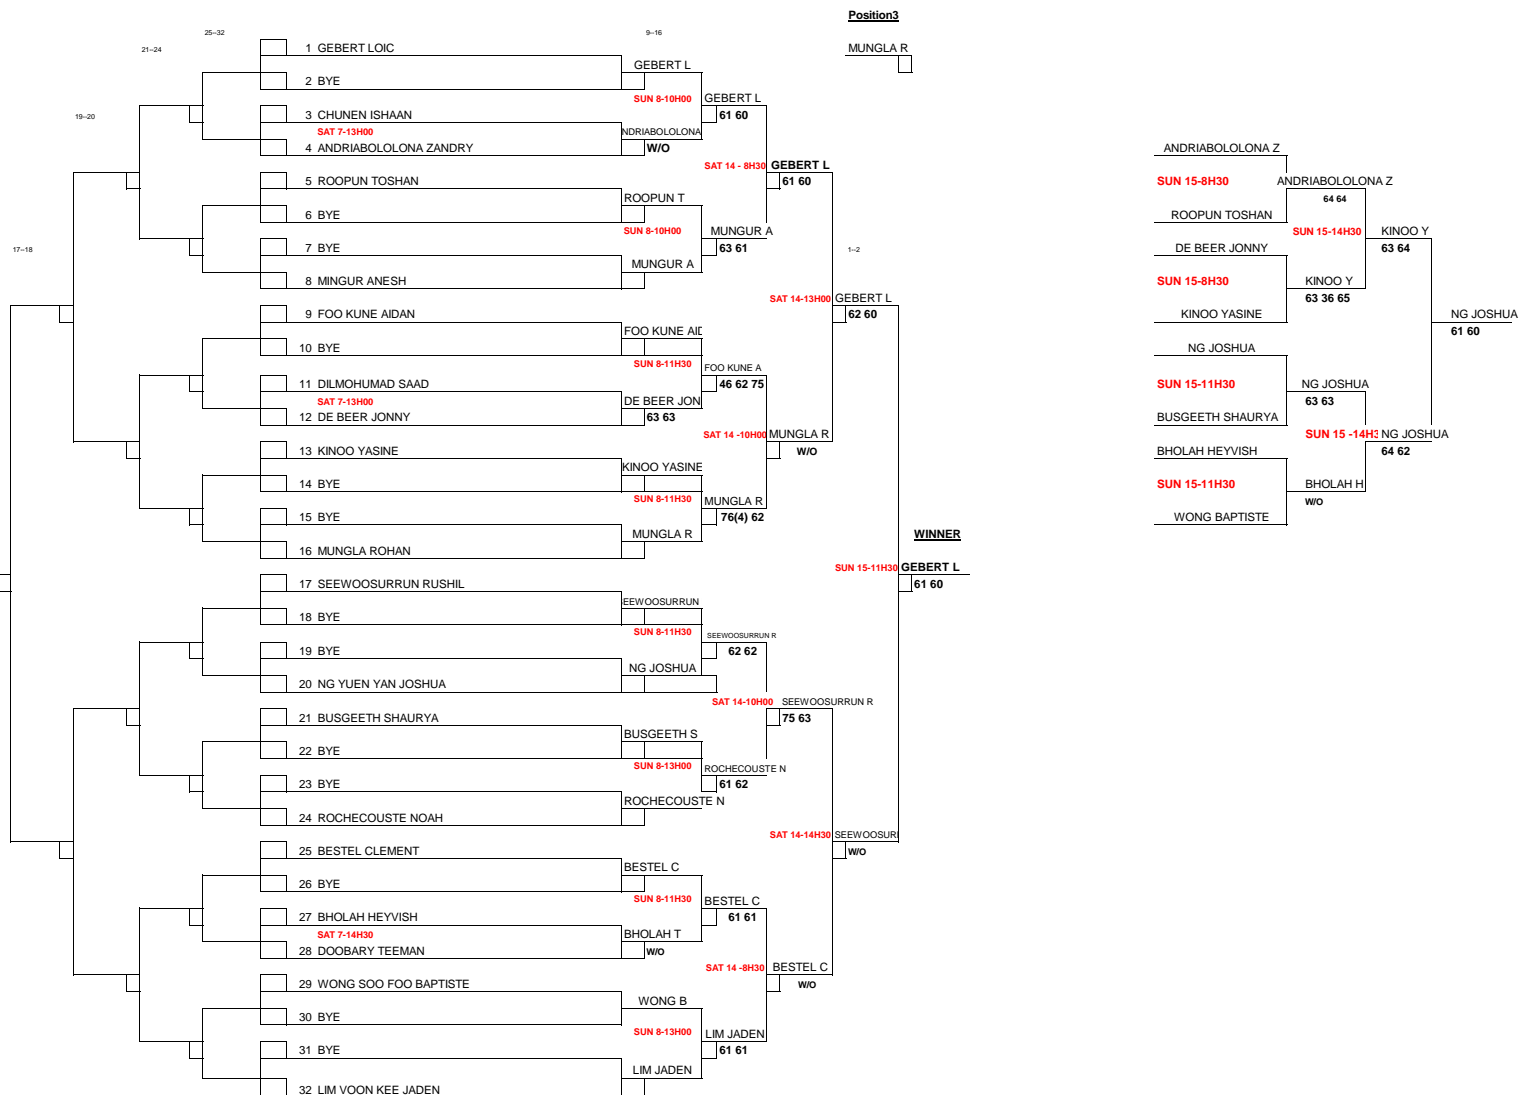

U12 BOYS SINGLES

NATIONAL TENNIS CENTRE PETIT CAMP PHOENIX