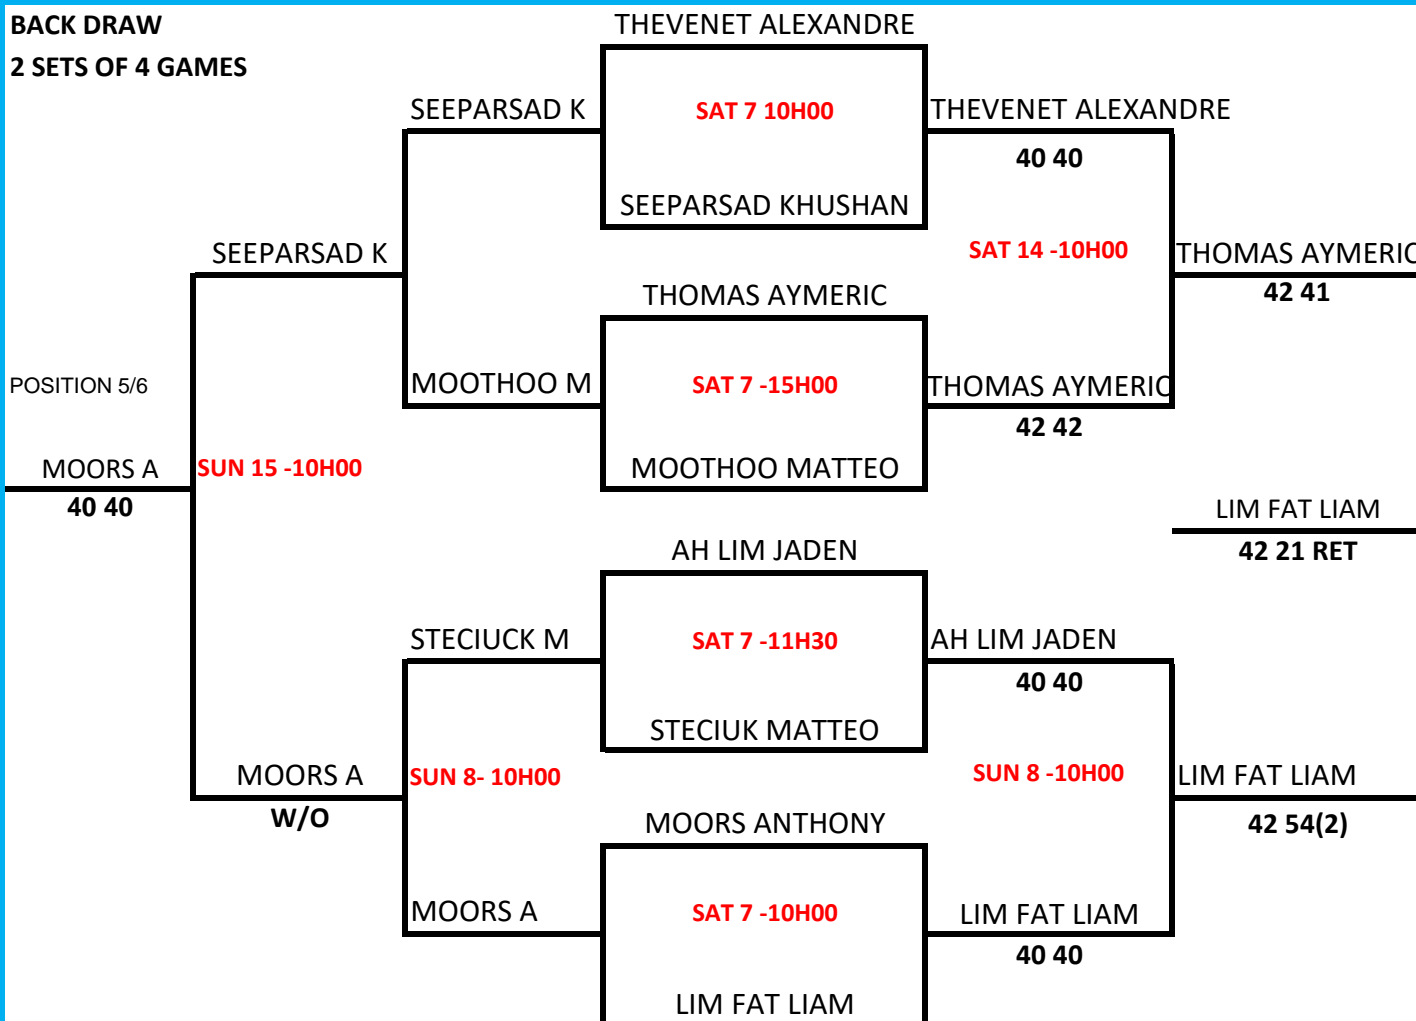

U8 BOYS SINGLES

NATIONAL TENNIS CENTRE PETIT CAMP PHOENIX

7-21 Sept 2019

BACK DRAW
2 SETS OF 4 GAMES

POSITION 3/4

AH LIM JADEN

SUN 15-14H30

THEVENET

THEVENET A 42 53