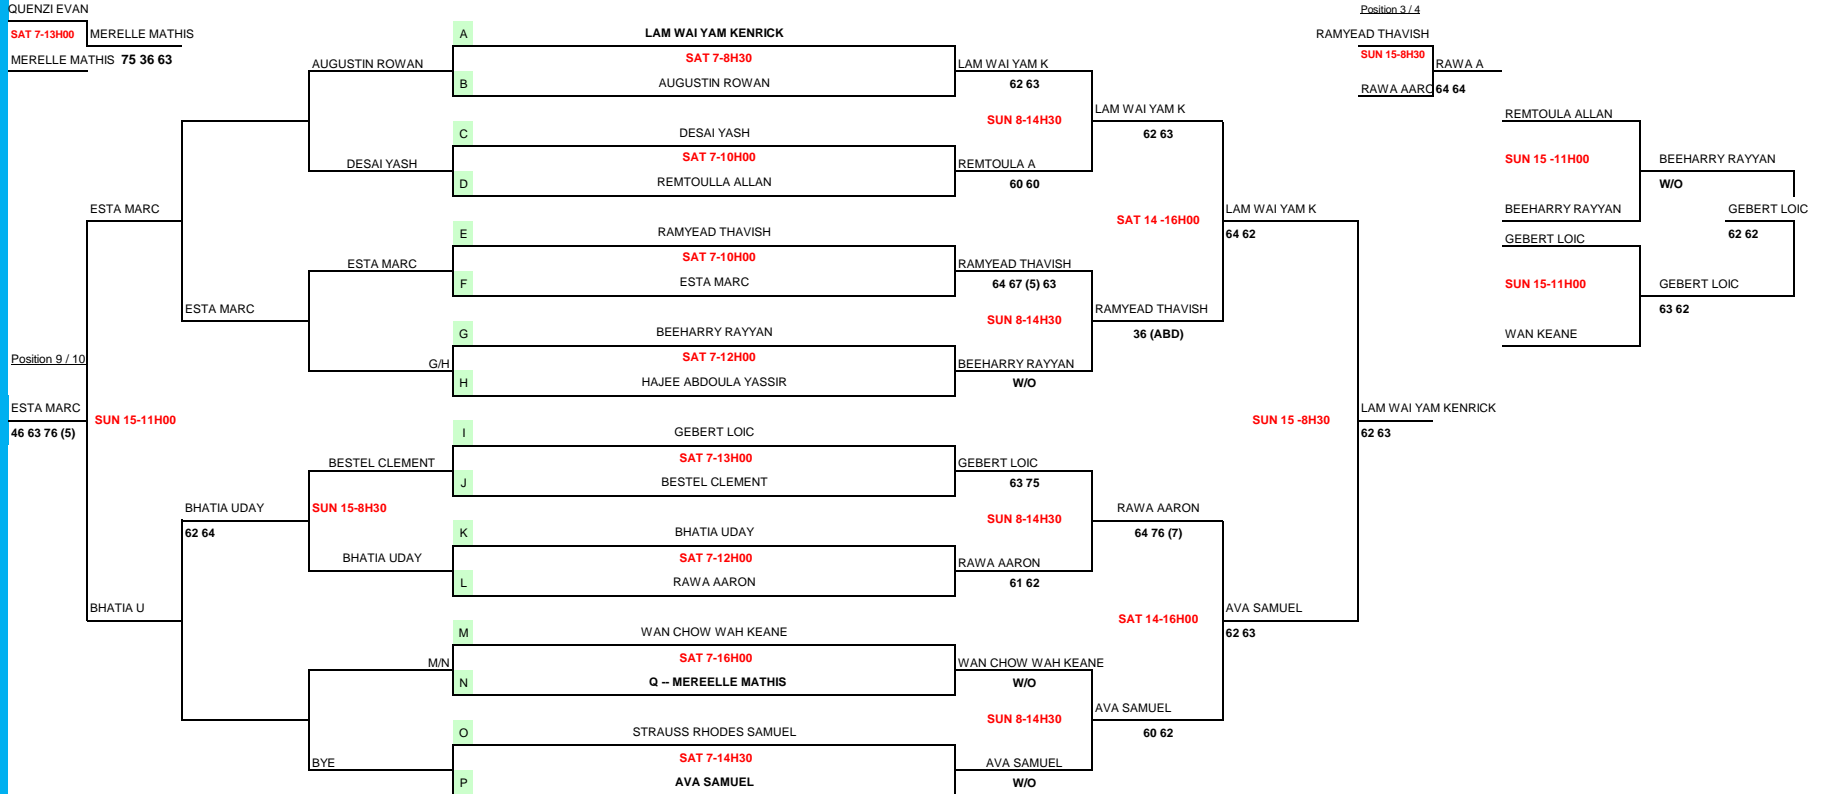

7-21 Sept 2019

BACK DRAW

2 SETS OF 4 GAMES

WINNER