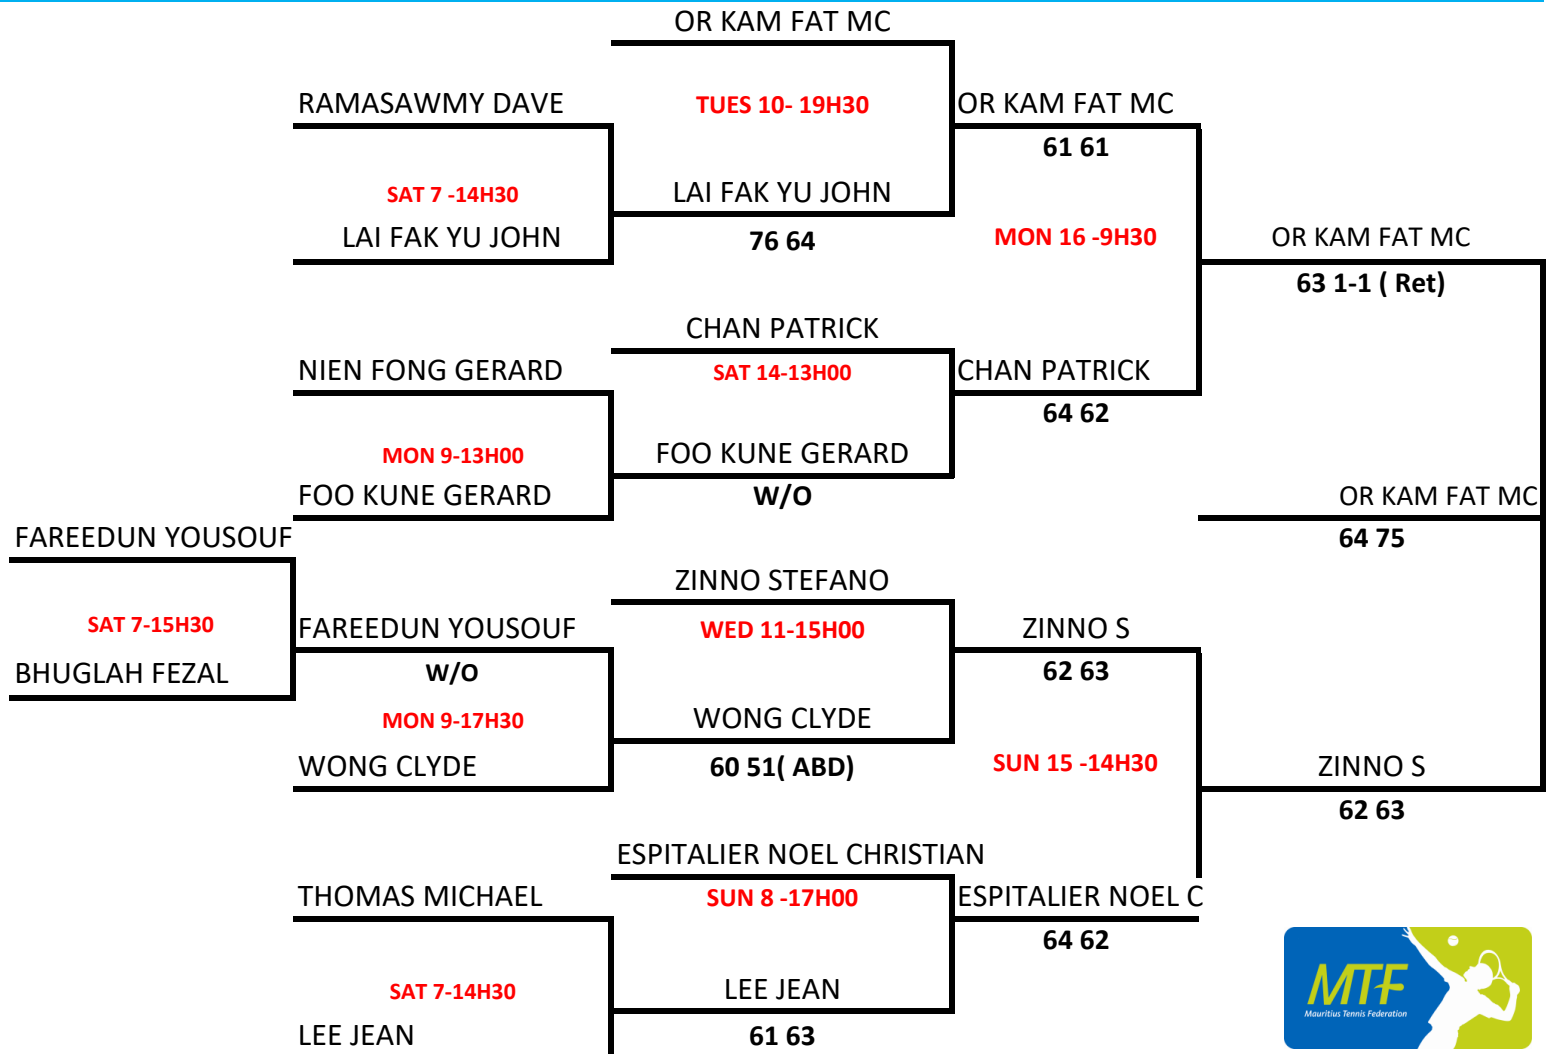

20TH VITAL CHAMPIONSHIPS
MEN SINGLES 50 +

NATIONAL TENNIS CENTRE PETIT CAMP PHOENIX

8-22 Sept 2018