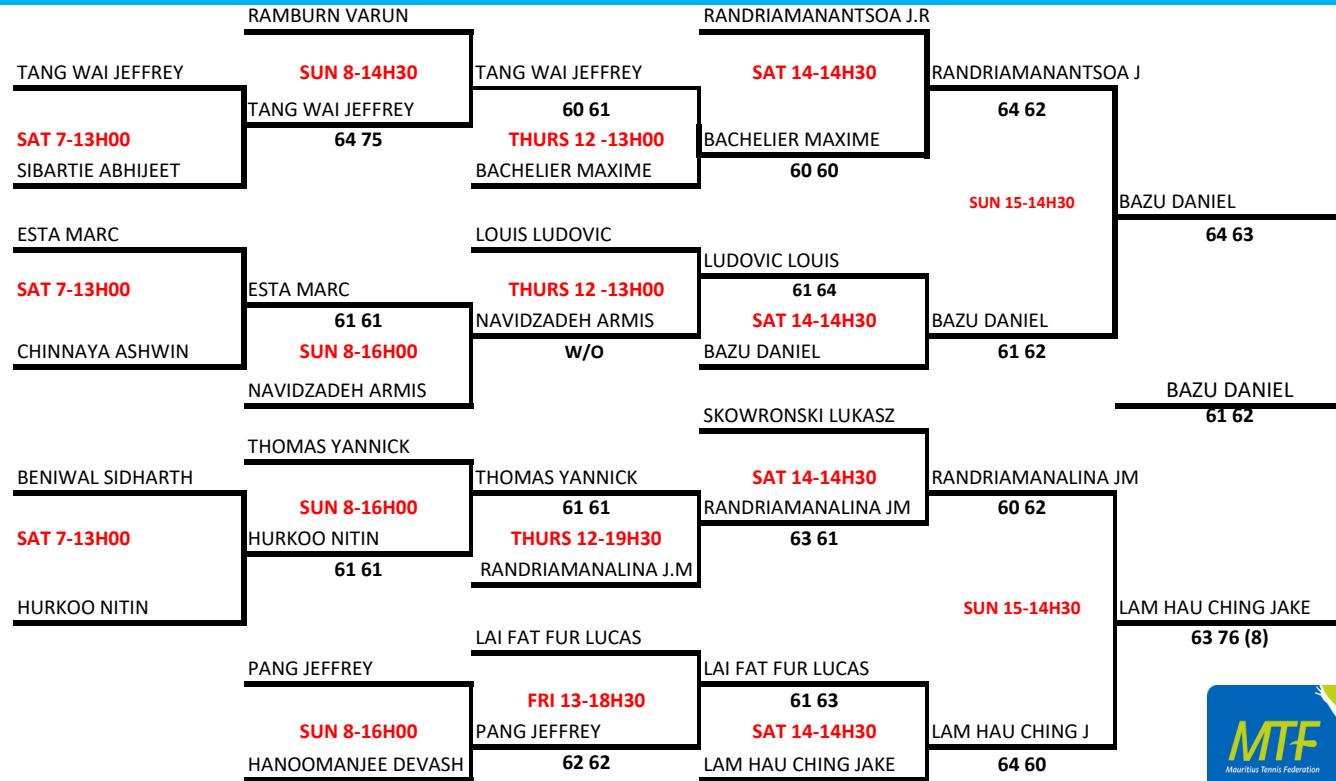

NATIONAL TENNIS CENTRE PETIT CAMP PHOENIX

7- 21 SEPT 2019

20TH VITAL CHAMPIONSHIPS
MEN SINGLES

NATIONAL TENNIS CENTRE PETIT CAMP PHOENIX

7-21 SEPT 2019

BACK DRAW
2 SETS OF 4 GAMES

20TH VITAL CHAMPIONSHIPS

BOYS JUNIOR DOUBLES