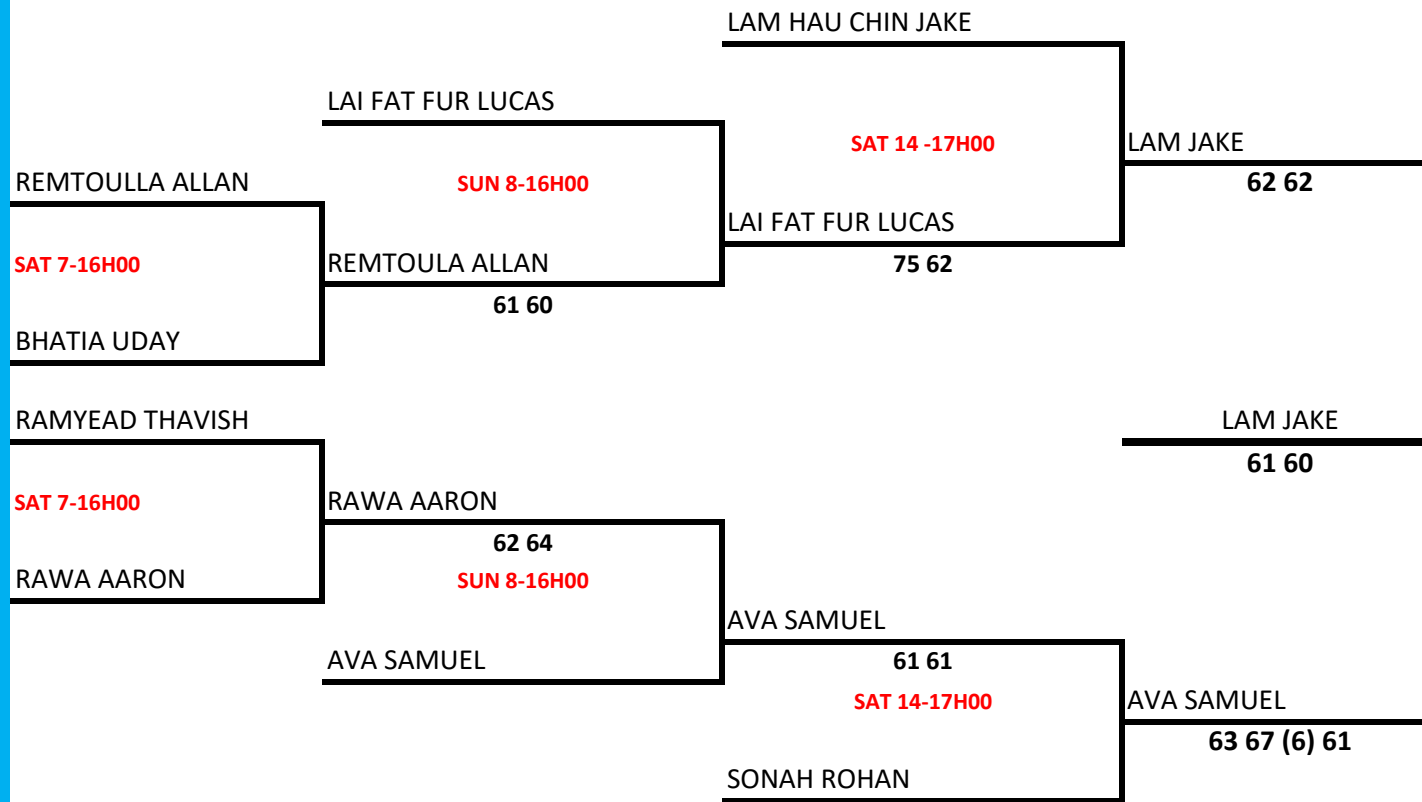

NATIONAL TENNIS CENTRE PETIT CAMP PHOENIX

7- 21 SEPT 2019

20TH VITAL CHAMPIONSHIPS
MEN SINGLES

NATIONAL TENNIS CENTRE PETIT CAMP PHOENIX

7-21 SEPT 2019

BACK DRAW
2 SETS OF 4 GAMES

20TH VITAL CHAMPIONSHIPS

BOYS JUNIOR DOUBLES