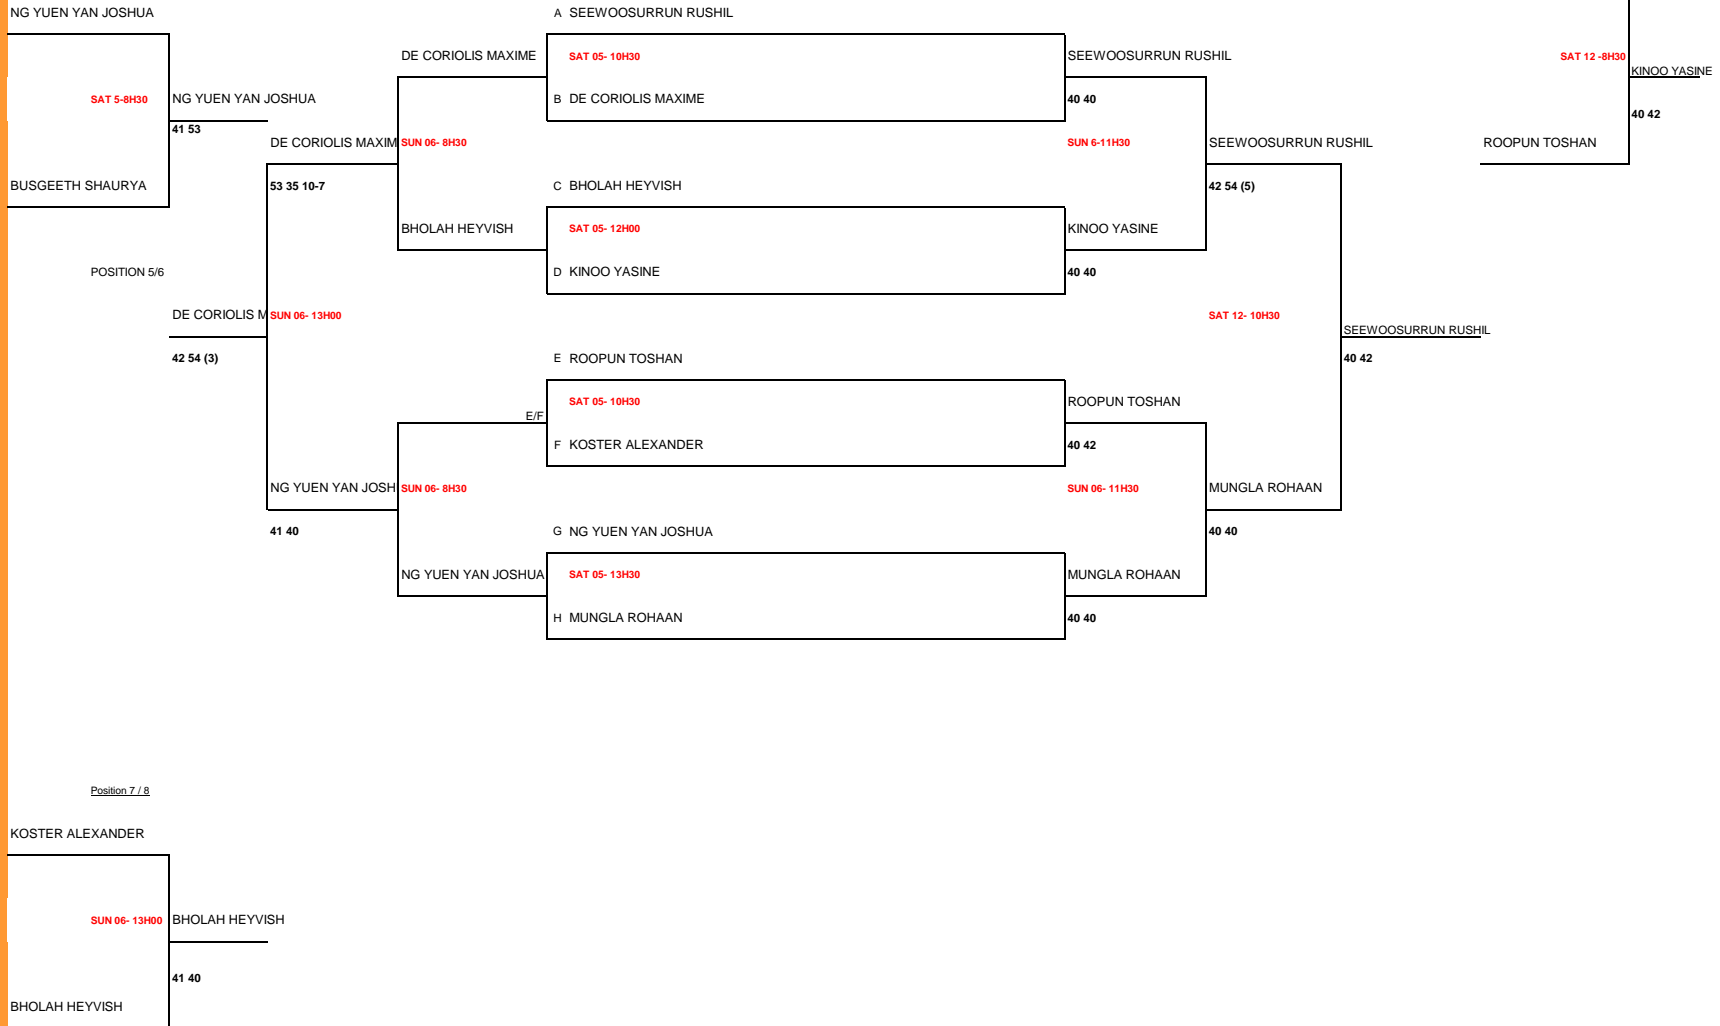

BACK DRAW

WINNER

QUALIFYING DRAW