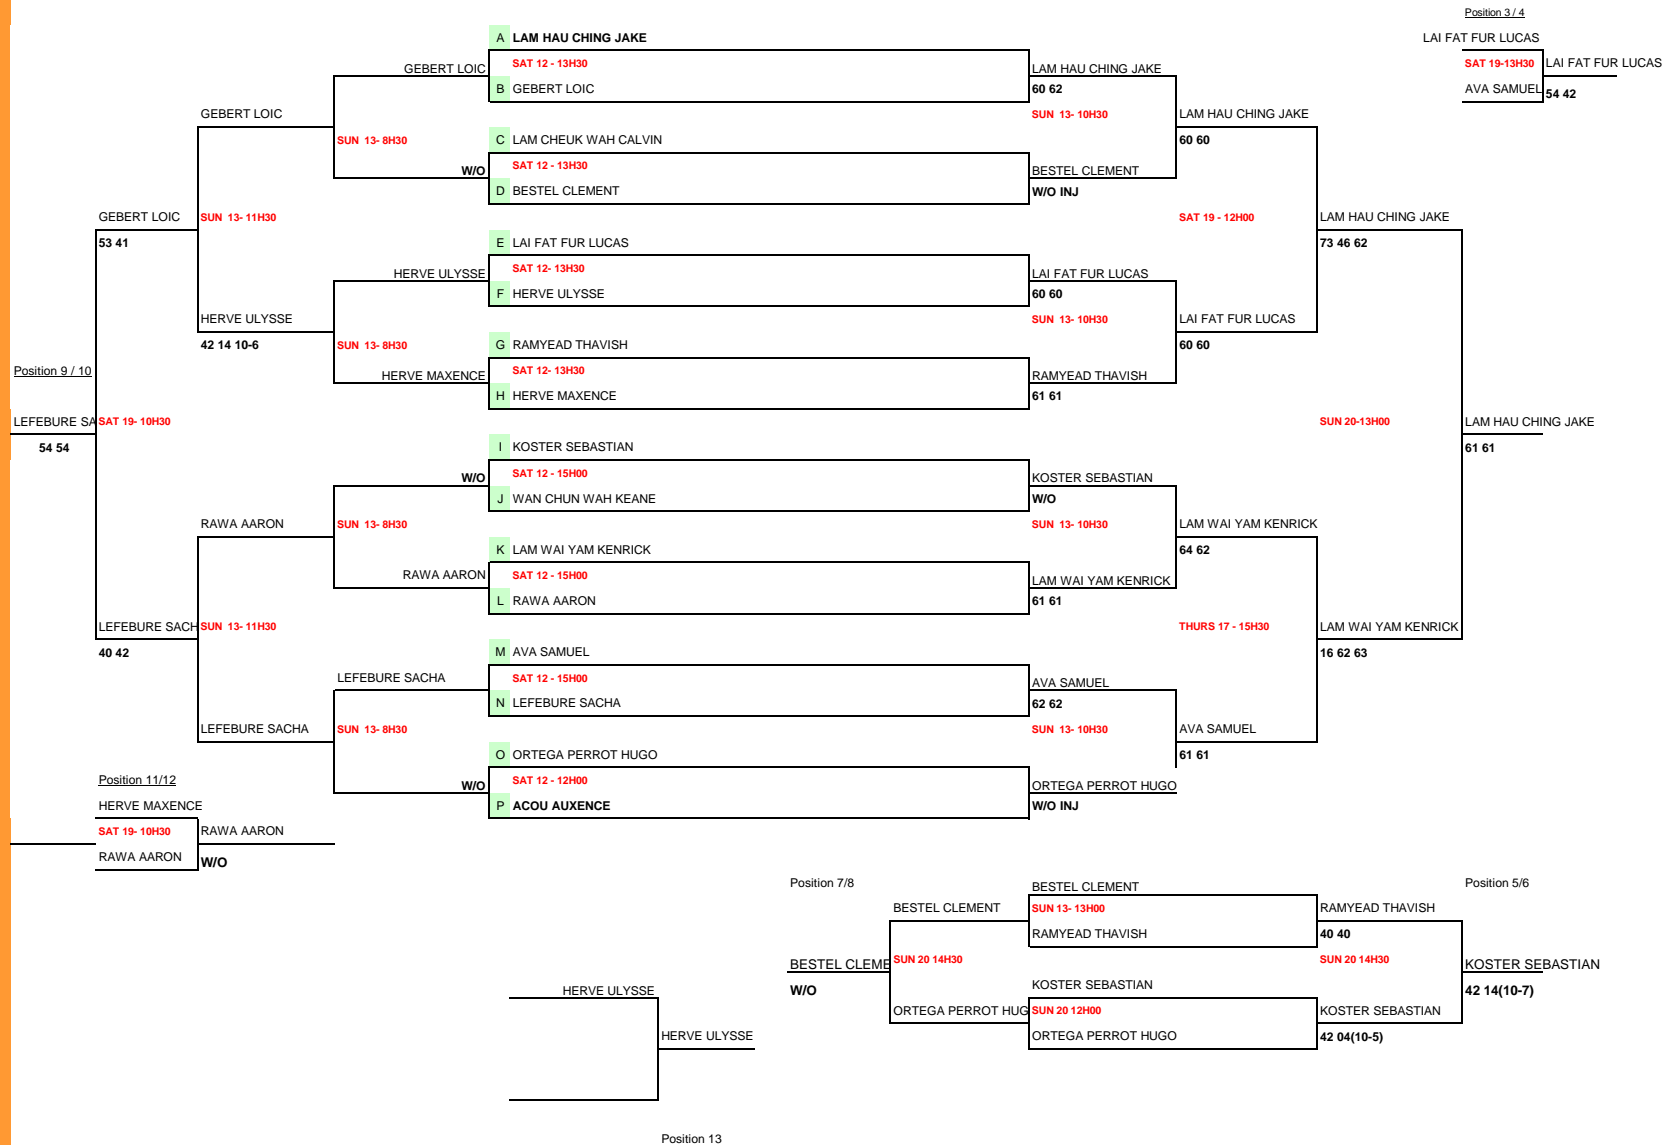

U14 BOYS

NATIONAL TENNIS CENTRE 5-26 MAY 2018

BACK DRAW 2 SETS OF 4 GAMES

WINNER