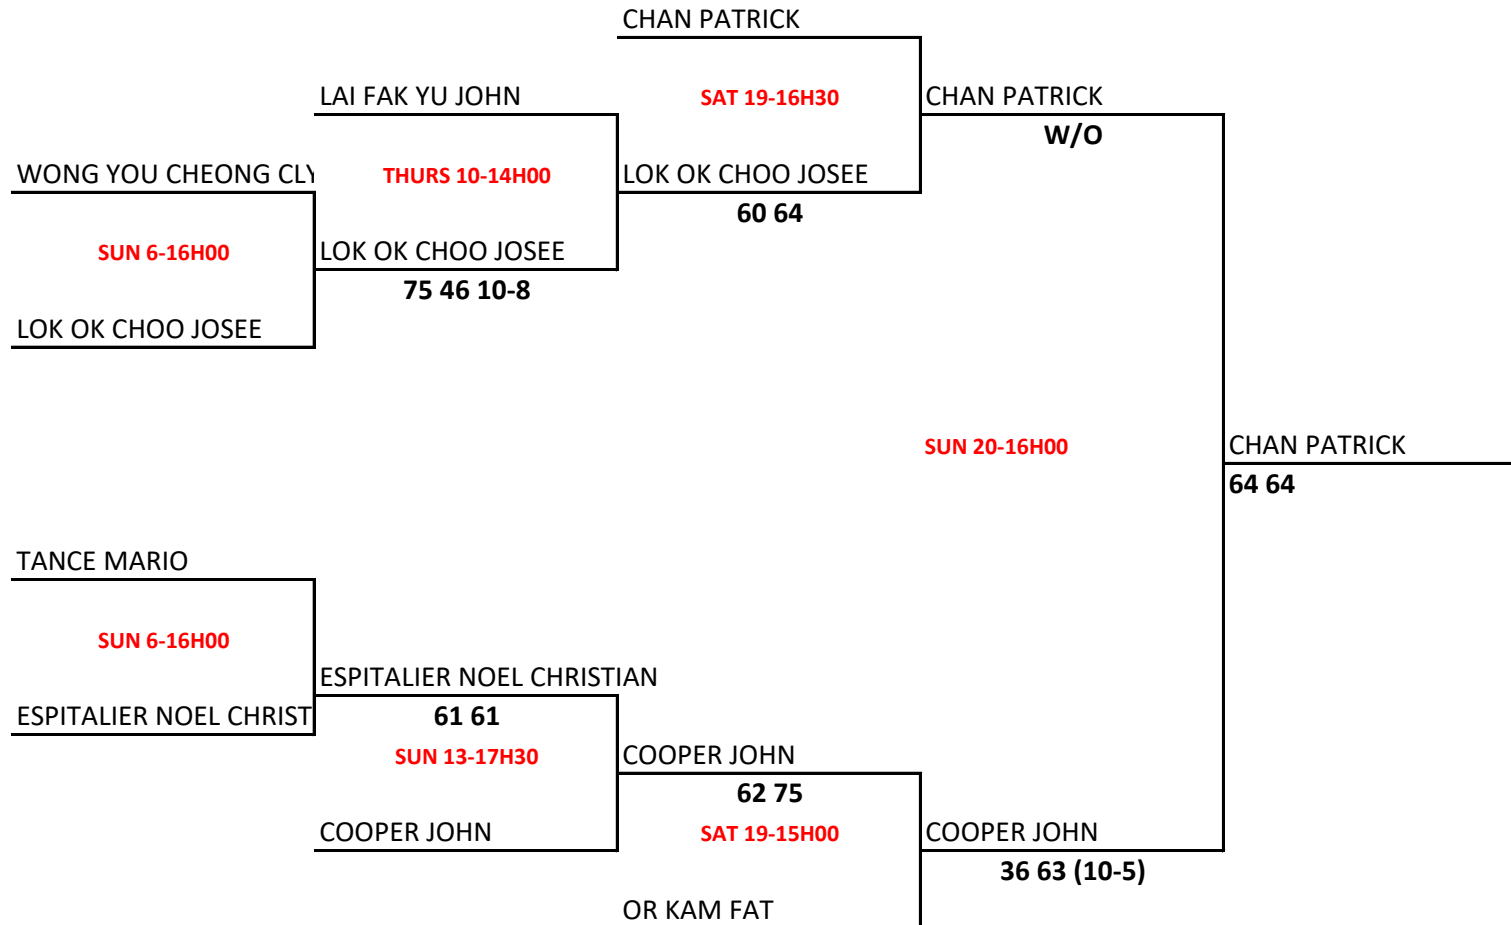

SAT 19-18H00

64 62

CHAN PATRICK / LOK OK CHOO JOSE

CHAN PATRICK / LOK OK CHOO JOSE

NG SEBASTIEN / FOO KUNE GERARD

64 76

MEN SINGLES 50+ SINGLES

50+ MEN DOUBLES