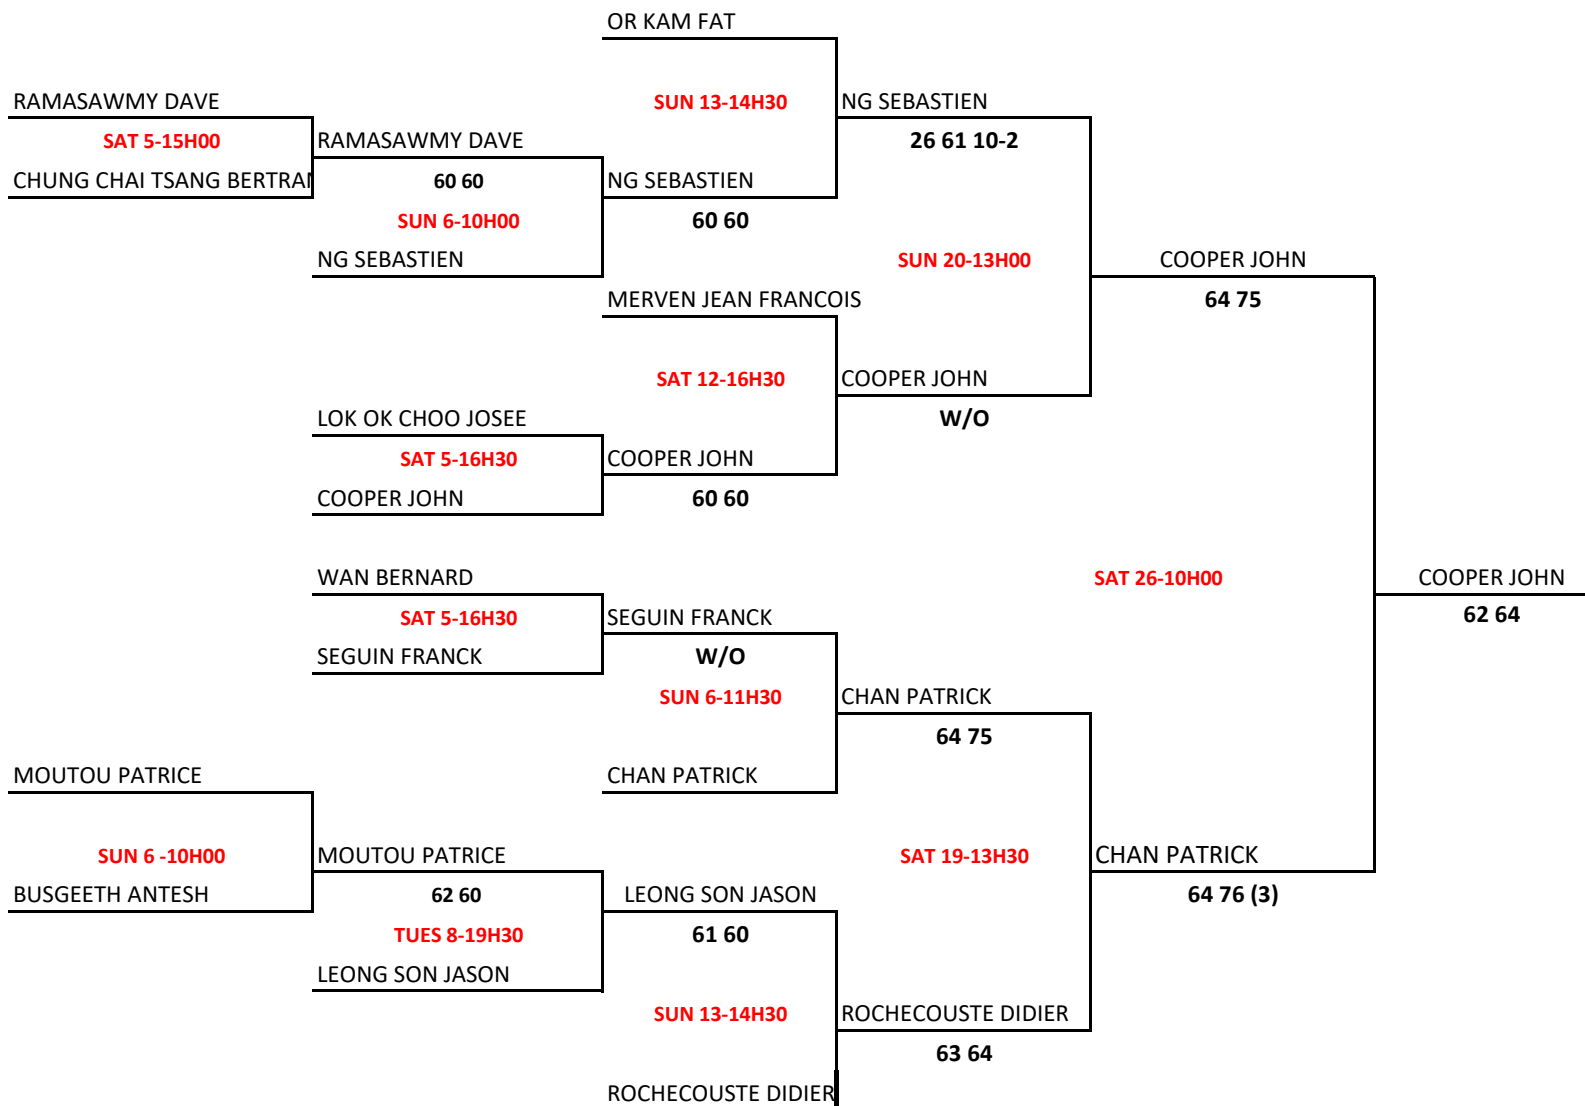

40+ MEN SINGLES

NATIONAL TENNIS CENTRE 5-26 MAY 2018