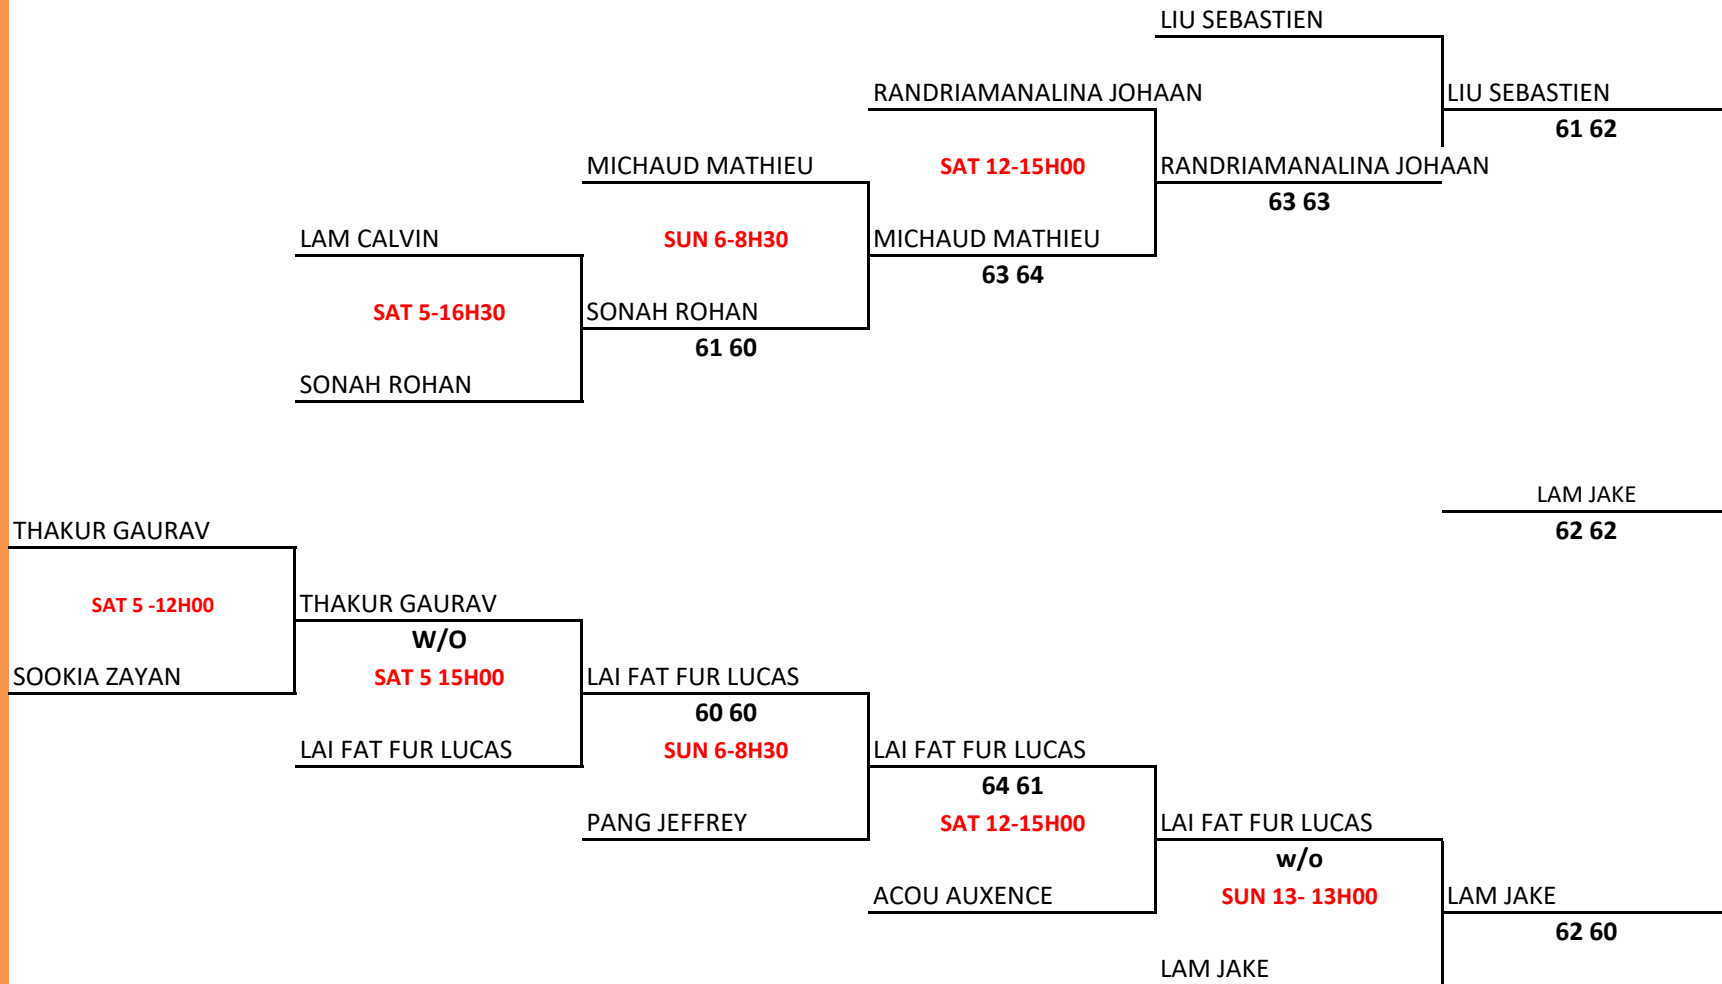

BACK DRAW 2 SETS OF 4 GAMES

WINNER

U16 BOYS SINGLES

NATIONAL TENNIS CENTRE 5-26 MAY 2018

MEN DOUBLES

NATIONAL TENNIS CENTRE 5-26 MAY 2018

RASOLONDRAZANA JACOB
AH CHUEN KENNY

SAT 5-18H00