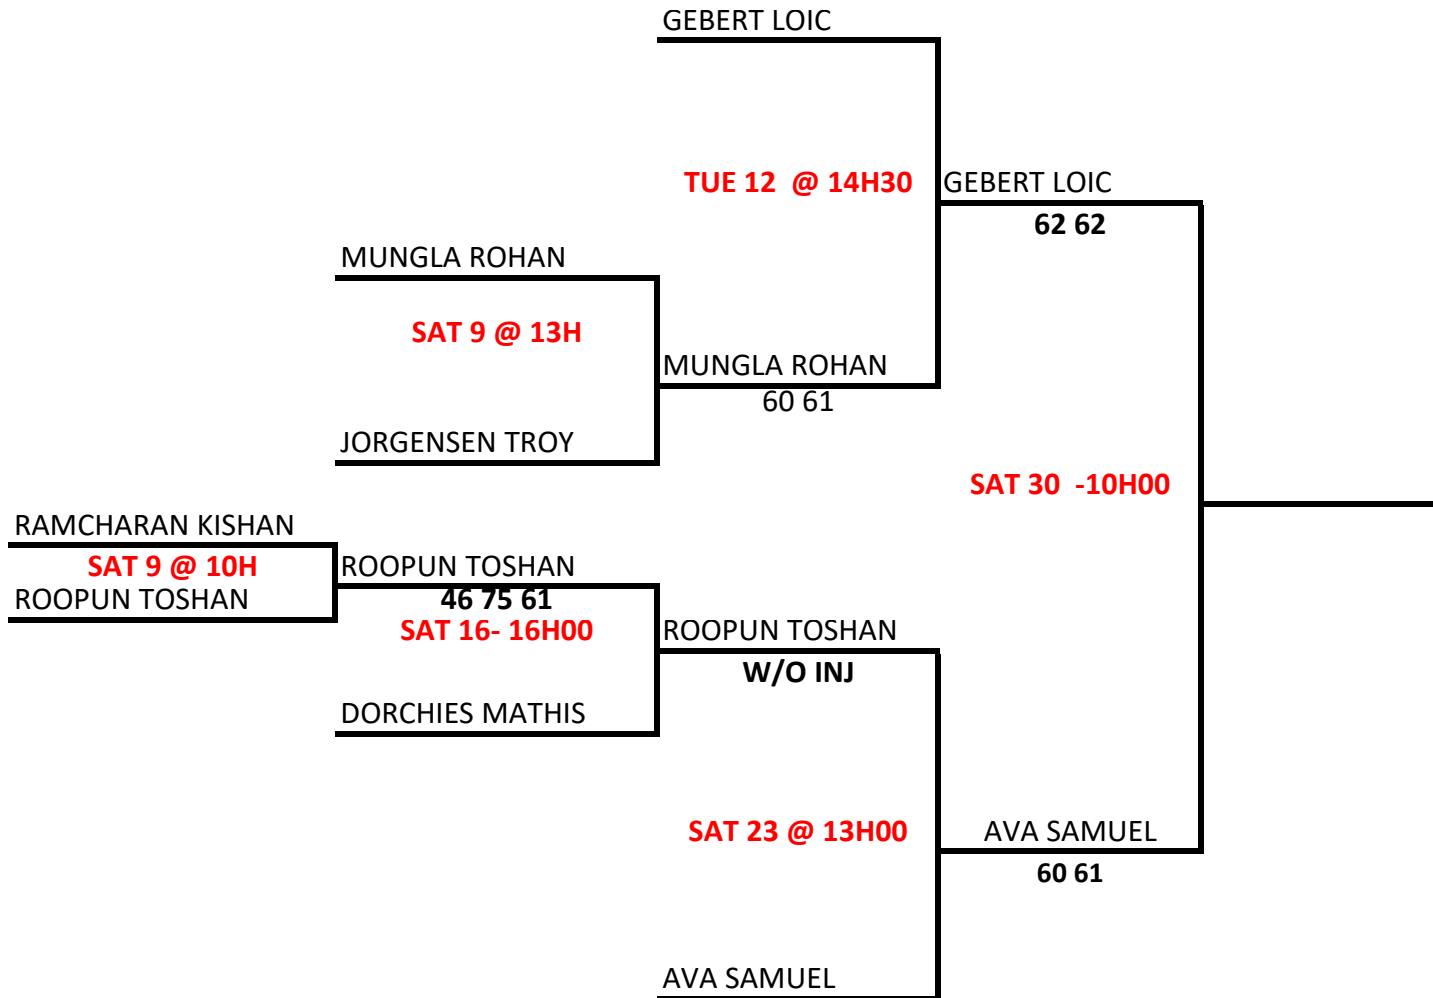

SAT 9- MAR - 23 MAR 2024

CHERY MAURITIUS TENNIS OPEN 2024

U 18 BOYS SINGLE

NATIONAL TENNIS CENTRE PETIT CAMP PHOENIX

CHERY

SAT 9- MAR - 23 MAR 2024

CHERY MAURITIUS TENNIS OPEN 2024
MEN SINGLE
 NATIONAL TENNIS CENTRE PETIT CAMP PHOENIX

SAT 9- MAR - 23 MAR 2024

CHERY MAURITIUS TENNIS OPEN 2024
MEN 40+ SINGLE
 NATIONAL TENNIS CENTRE PETIT CAMP PHOENIX

SAT 9- MAR - 23 MAR 2024

NG CHEONG TIN SEBASTIEN

BYE

NG CHEONG TIN S

TBC

AH LIM PAUL