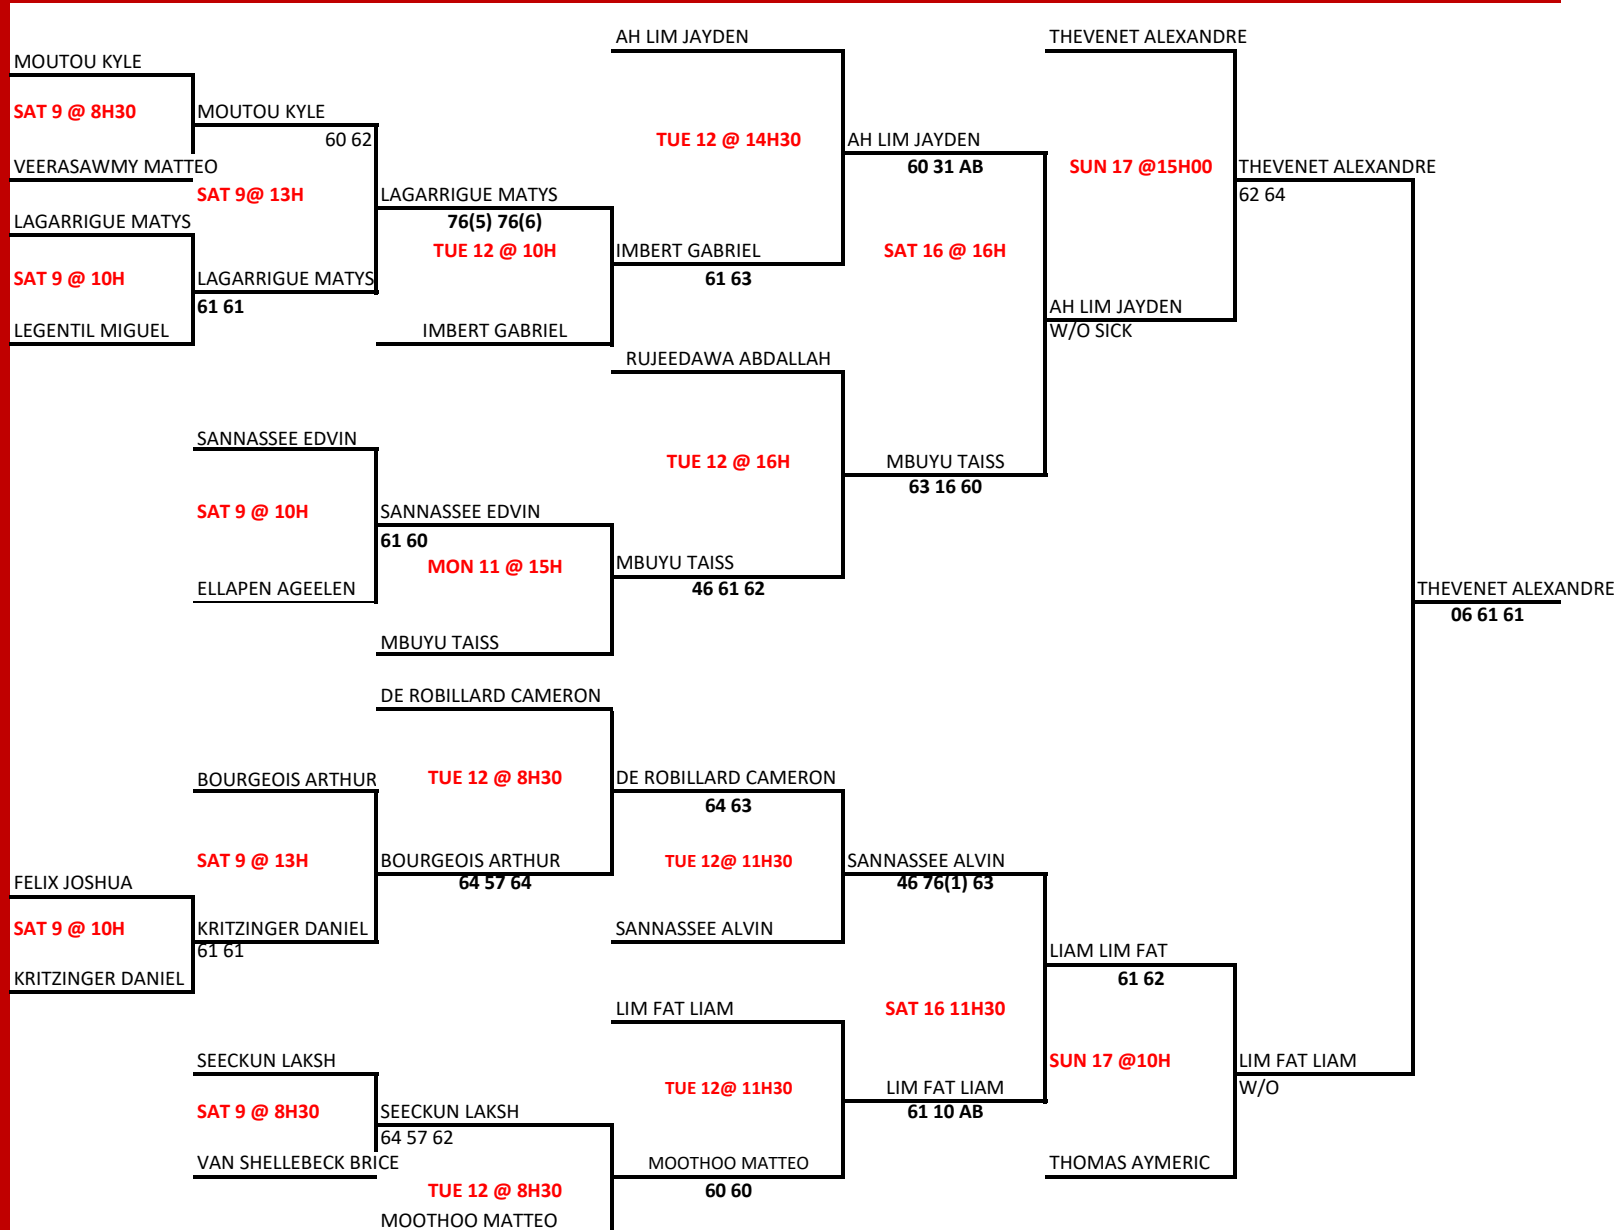

SAT 9- MAR - 23 MAR 2024

CHERY MAURITIUS TENNIS OPEN 2024
U14 BOYS SINGLE
 NATIONAL TENNIS CENTRE PETIT CAMP PHOENIX

SAT 9- MAR - 23 MAR 2024

CHERY MAURITIUS TENNIS OPEN 2024
U16 BOYS SINGLE
 NATIONAL TENNIS CENTRE PETIT CAMP PHOENIX