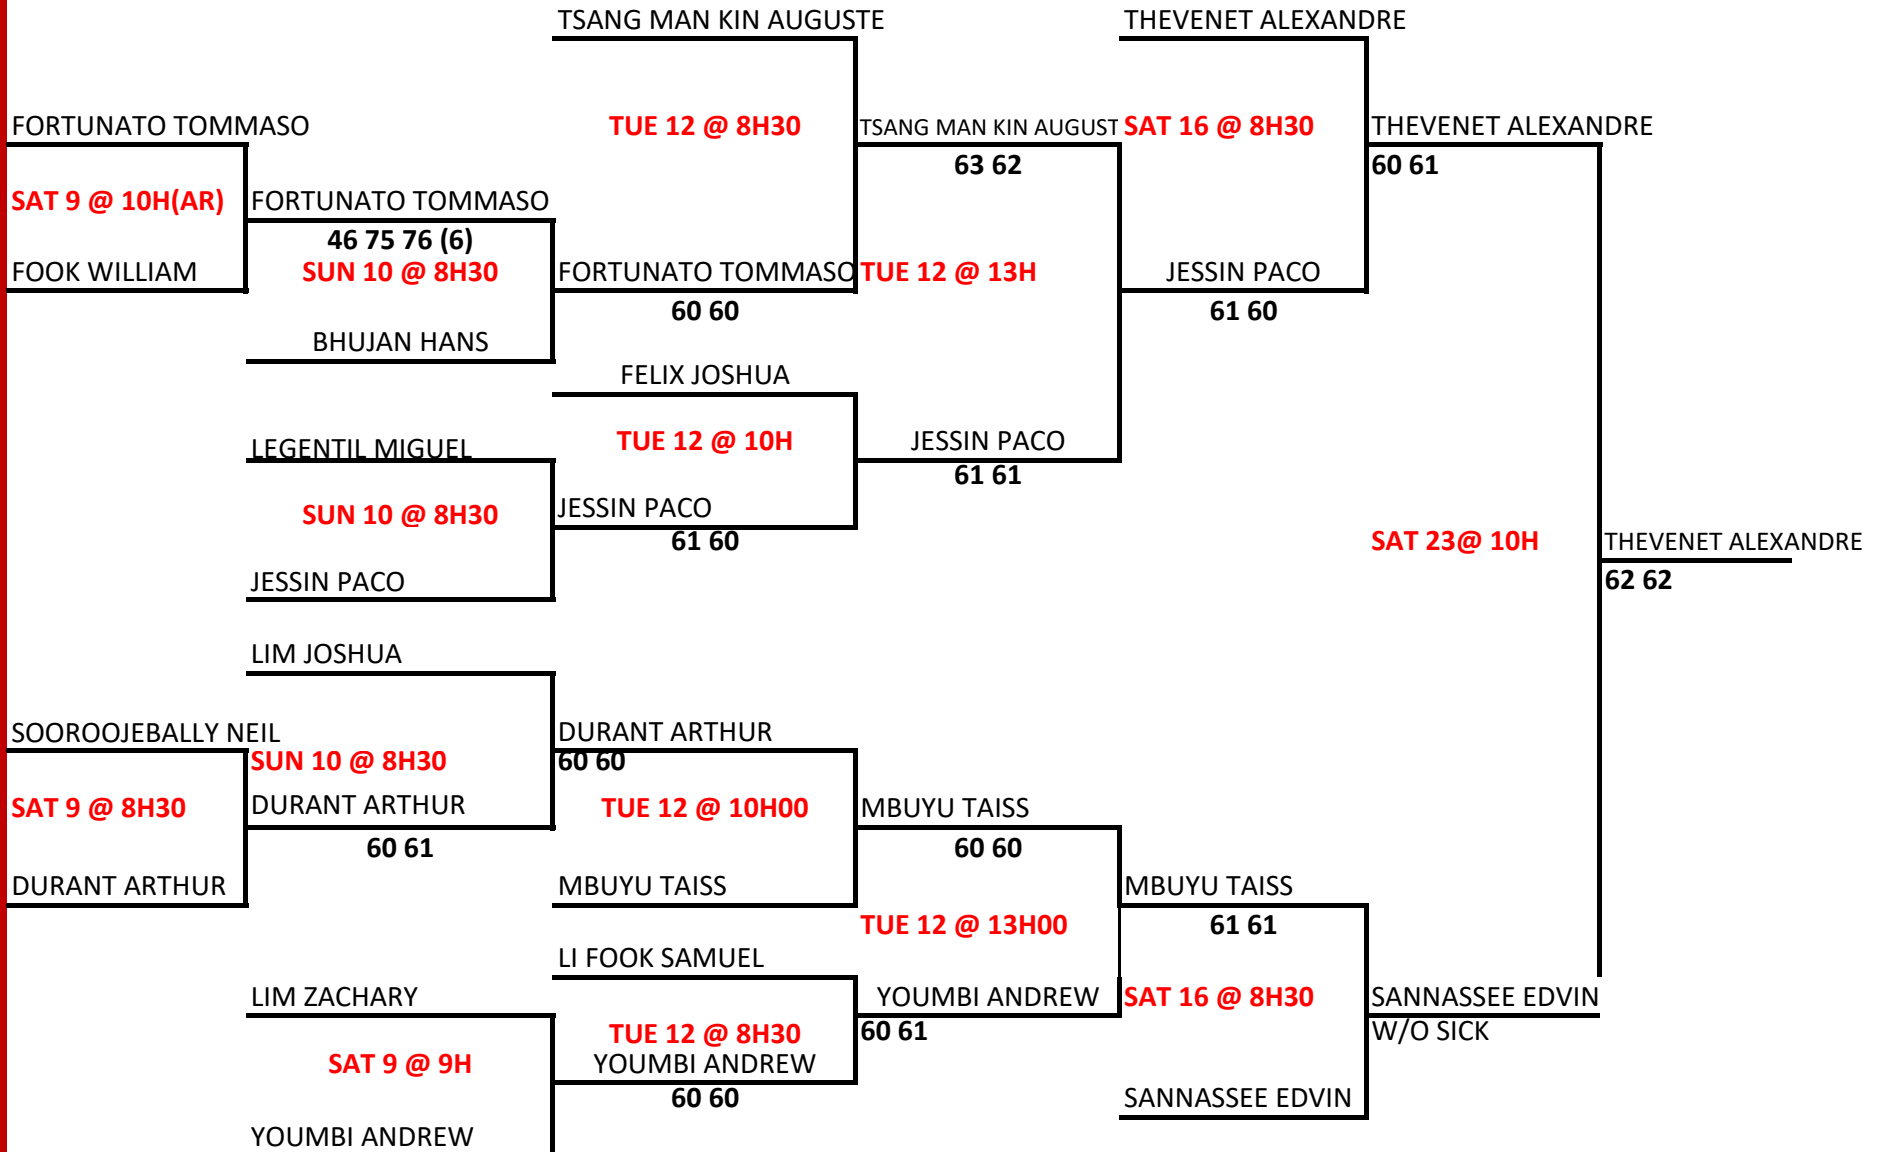

CHERY MAURITIUS TENNIS OPEN 2024
U12 BOYS SINGLE
NATIONAL TENNIS CENTRE PETIT CAMP PHOENIX

SAT 9- MAR - 23 MAR 2024