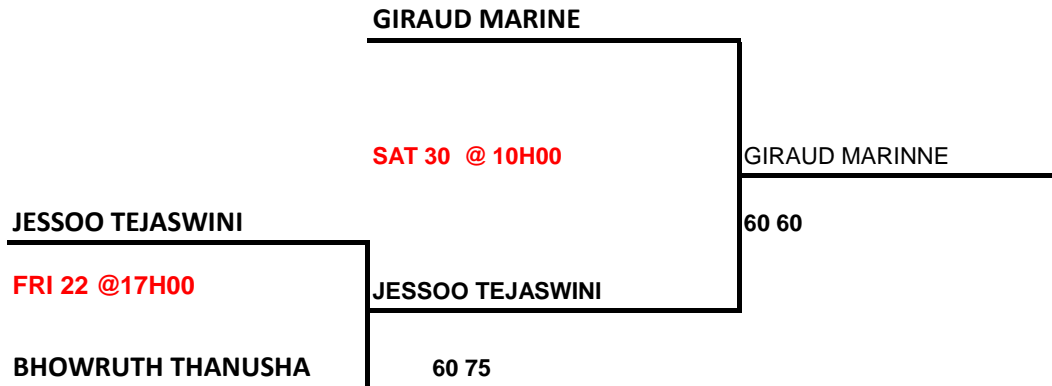

BHOWRUTH THANUSHA

CHERY MAURITIUS TENNIS OPEN 2024
U18 GIRLS SINGLES
NATIONAL TENNIS CENTRE PETIT CAMP PHOENIX

SAT 9- MAR - 23 MAR 2024

JESSOO TEJASWINI

BYE

JESSOO TEJASWINI

JESSOO TEJASWINI 63 61

WED 20 @ 16H00

NUCKCHEDDY VALENTINA

SAT 9 @ 16H

DESAUBIN REESE

DESAUBIN REESE

WO

CHERY MAURITIUS TENNIS OPEN 2024

WOMEN SINGLE

NATIONAL TENNIS CENTRE PETIT CAMP PHOENIX

SAT 9- MAR - 23 MAR 2024

NAMES	RODATI	DESAUBIN	BHOWRUTH	SET W-L	PTS	RANK
RODATI ISABELLE		64 64	67 (6) 16			
DESAUBIN REESE	46 46		62 26 10-7			
BHOWRUTH THANUSHA	76 (6) 61	26 62 10-7				1

CHERY MAURITIUS TENNIS OPEN 2024