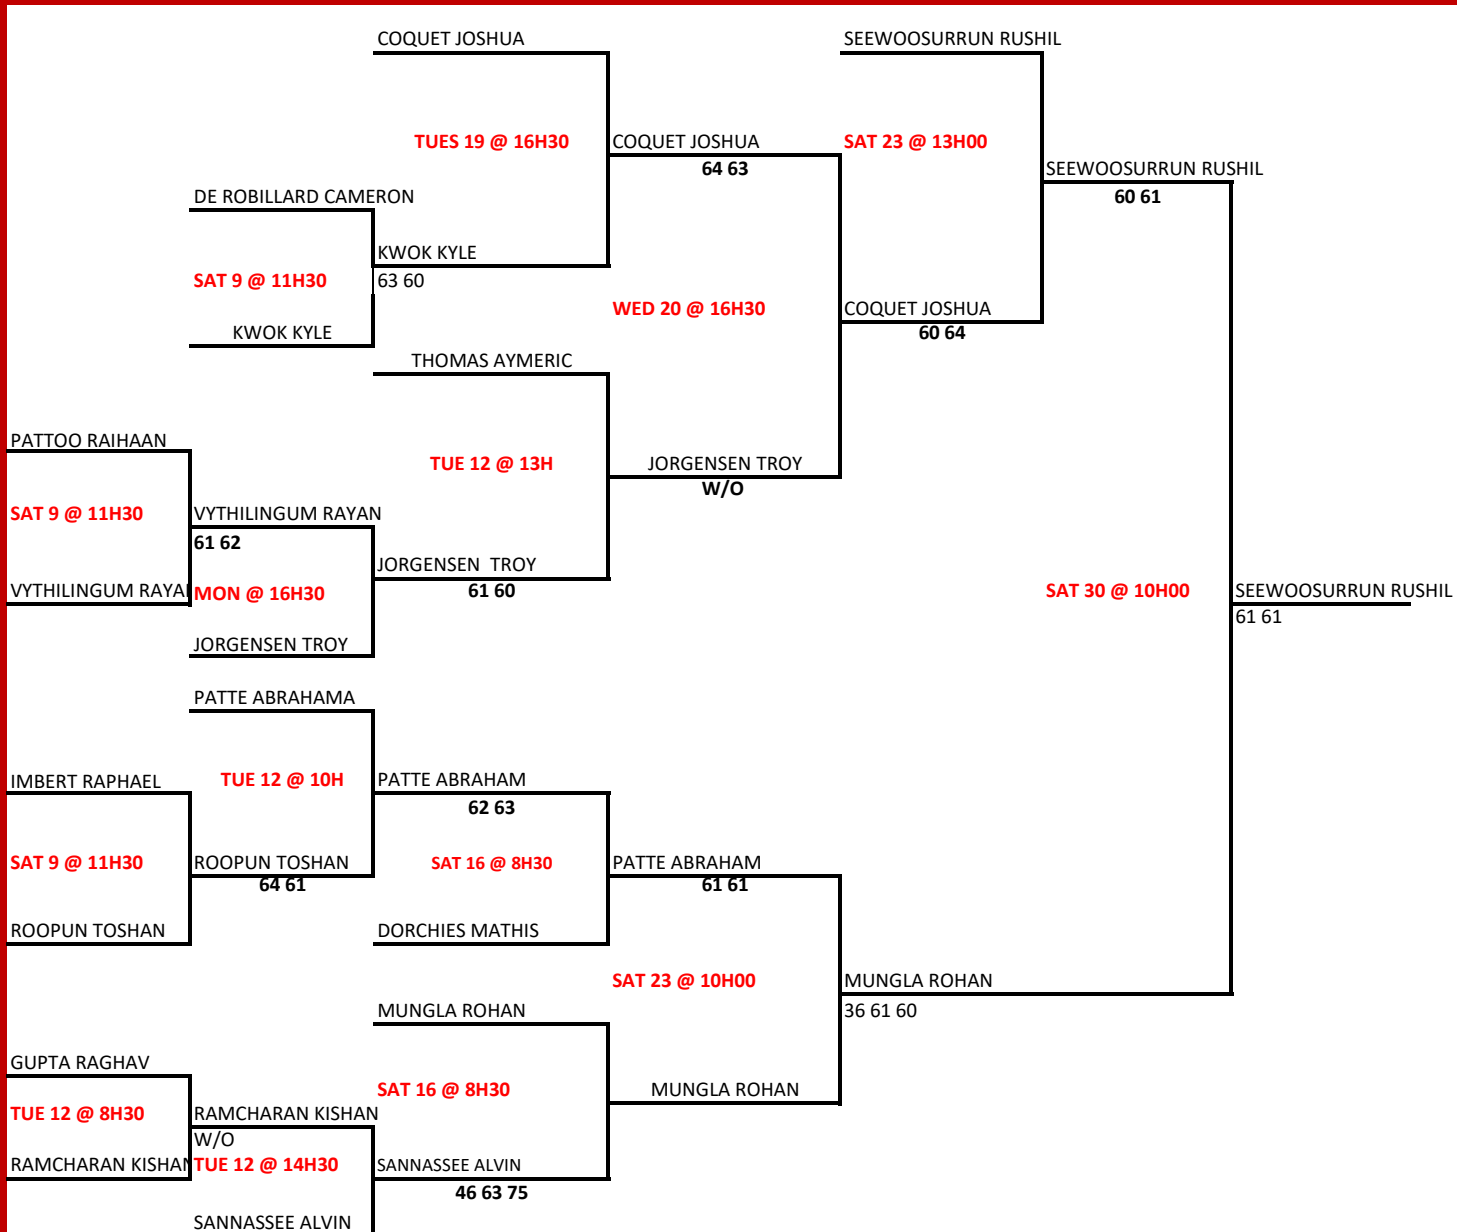

CHERY MAURITIUS TENNIS OPEN 2024
U16 BOYS SINGLE
NATIONAL TENNIS CENTRE PETIT CAMP PHOENIX

SAT 9- MAR - 23 MAR 2024