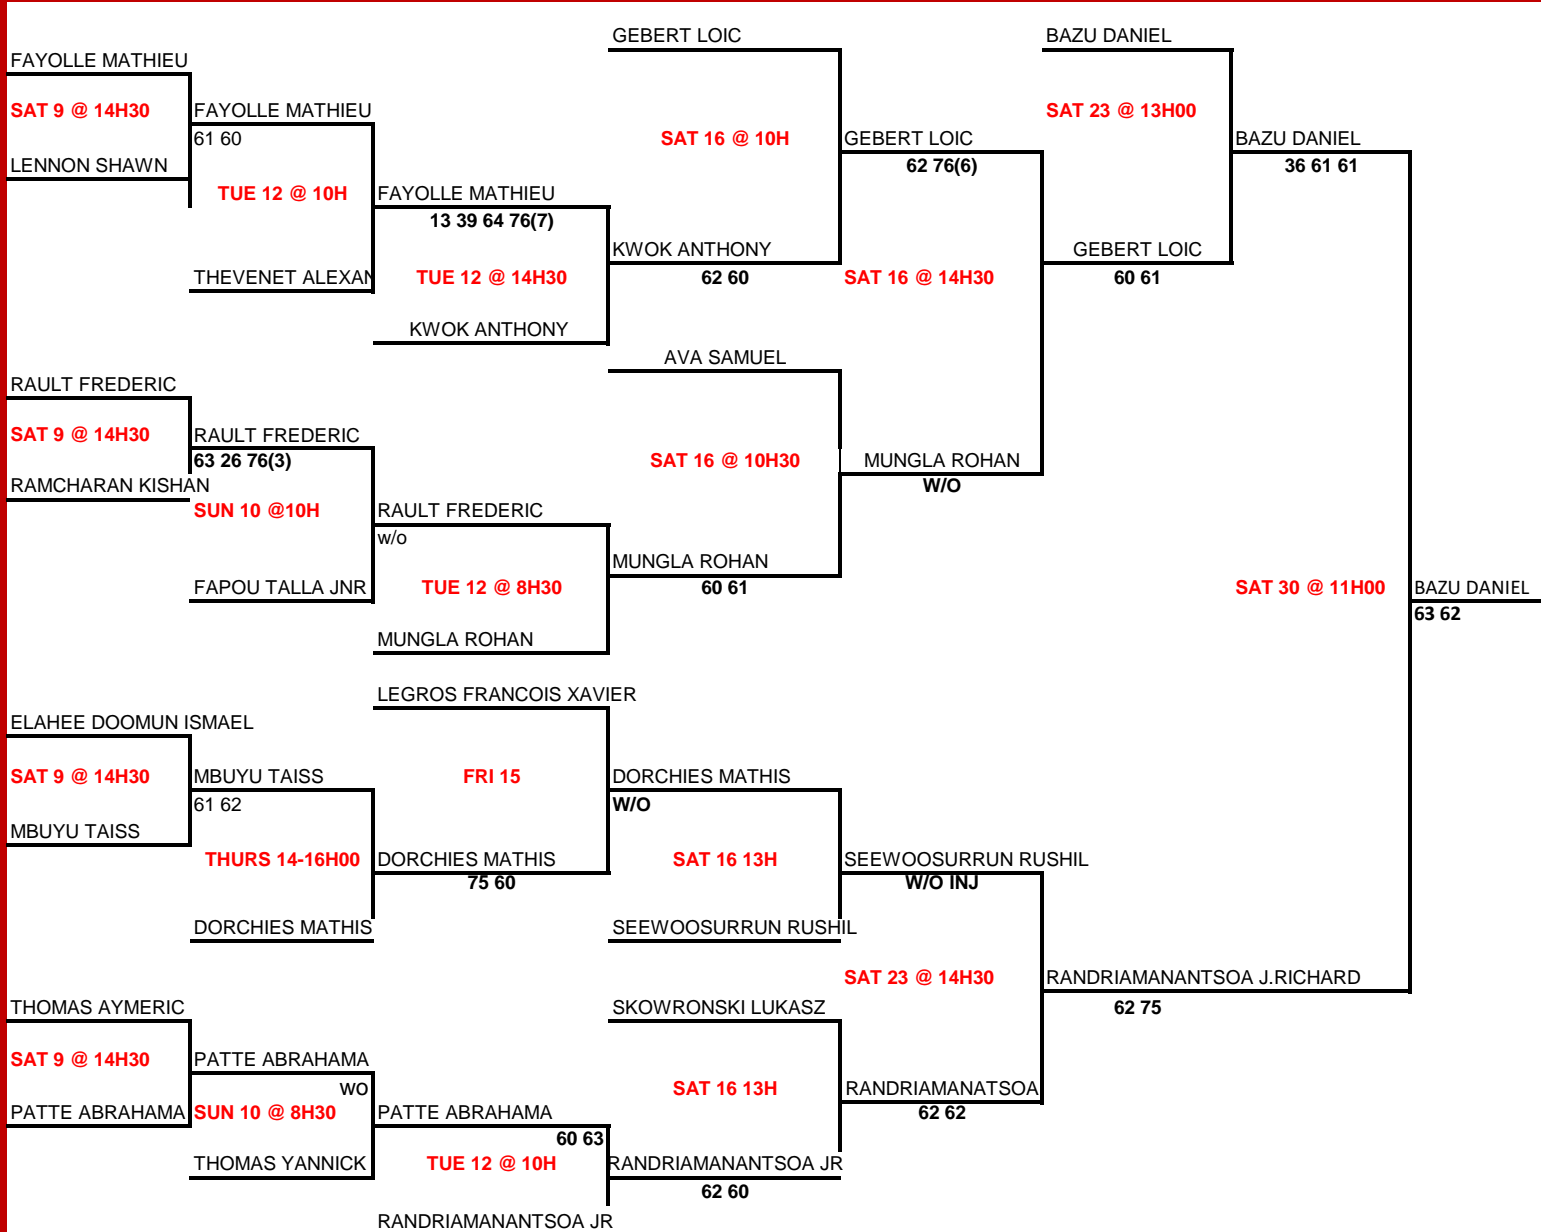

CHERY MAURITIUS TENNIS OPEN 2024
MEN SINGLE
NATIONAL TENNIS CENTRE PETIT CAMP PHOENIX

SAT 9- MAR - 23 MAR 2024