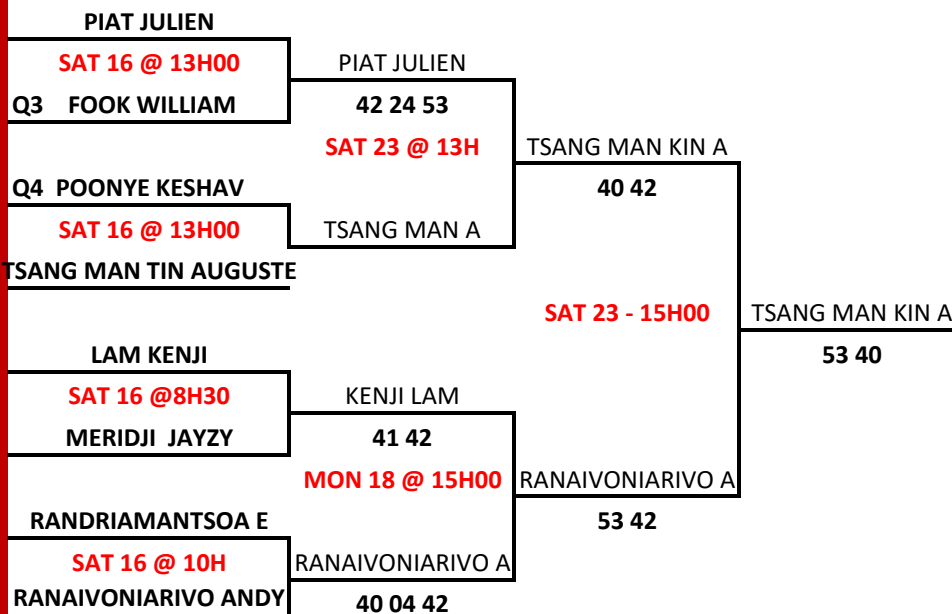

CHERY MAURITIUS TENNIS OPEN 2024
U10 BOYS SINGLE
NATIONAL TENNIS CENTRE PETIT CAMP PHOENIX

SAT 9- MAR - 23 MAR 2024

POOL A

NAMES	MERIDJI	NUCKCHEDDY	NGAN	RANDRIAMANANTSOA		
MERIDJI JAZY			40 40	40 04 8-10		1
NUCKCHEDDY LEONIDAS(NS)						
NGAN HUGO	04 04			24 35		3
RANDRIAMANANTSOA E	04 40 10-8		42 53			2

FIRST POOL A: Q1 2ND POOL A: Q2 AND FIRST POOL B Q3, 2ND POOL B: Q4

POOL B

NAMES	FOOK	POONYE	MALIK		
FOOK WILLIAM		40 54	40 40		1
POONYE KESHAV	04 45		42 42		2
MALIK AARAV	04 04	24 24			3

RULES FOR POOL MATCHES

1. BEST OF 2 SETS OF 4
2. 3RD SET MATCH TIE BREAK 10PTS
3. WITH NO AD
4. 3RD SET COUNT AS 1 GAME AND 1 SET

FINAL DRAW

1. BEST OF 3 SET OF 4
2. WITH NO AD
3. FORMAT KNOCK OUT