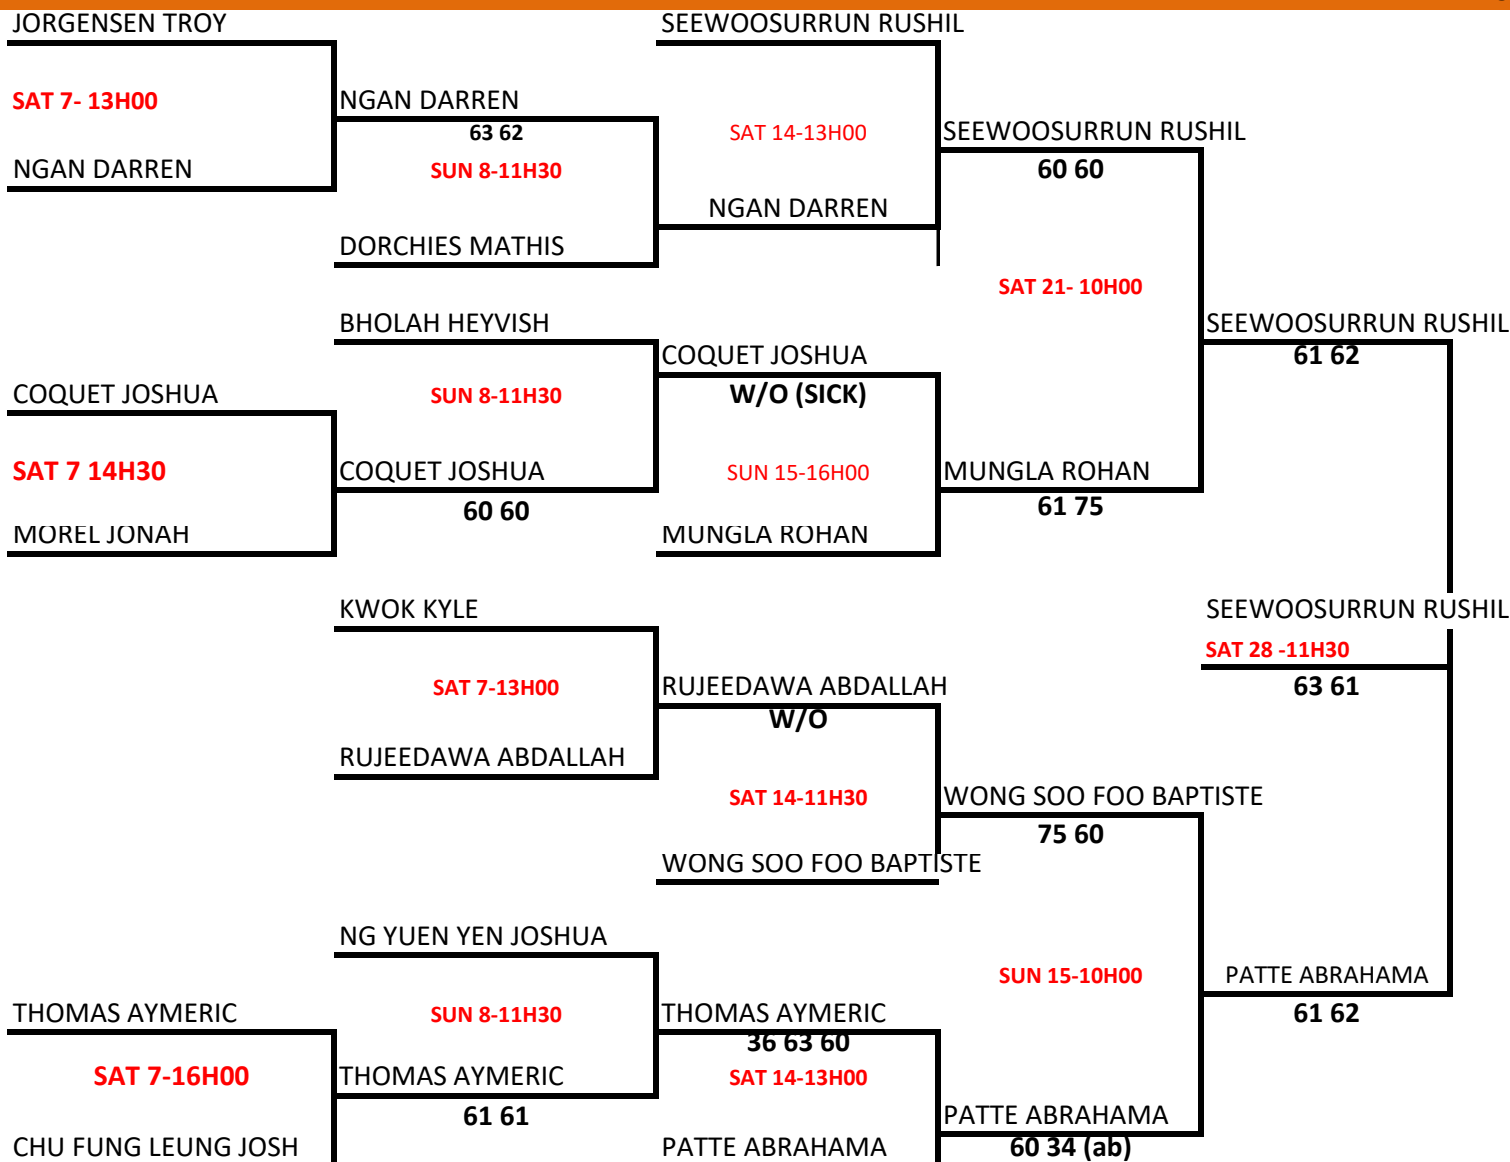

41 40

SAT 14- 10H00

TSANG MAN KIN AUGUSTE

40 41

TSANG MAN KIN AUGUSTE

41 40

BOYS DOUBLES

NATIONAL TENNIS CENTRE PETIT CAMP PHOENIX