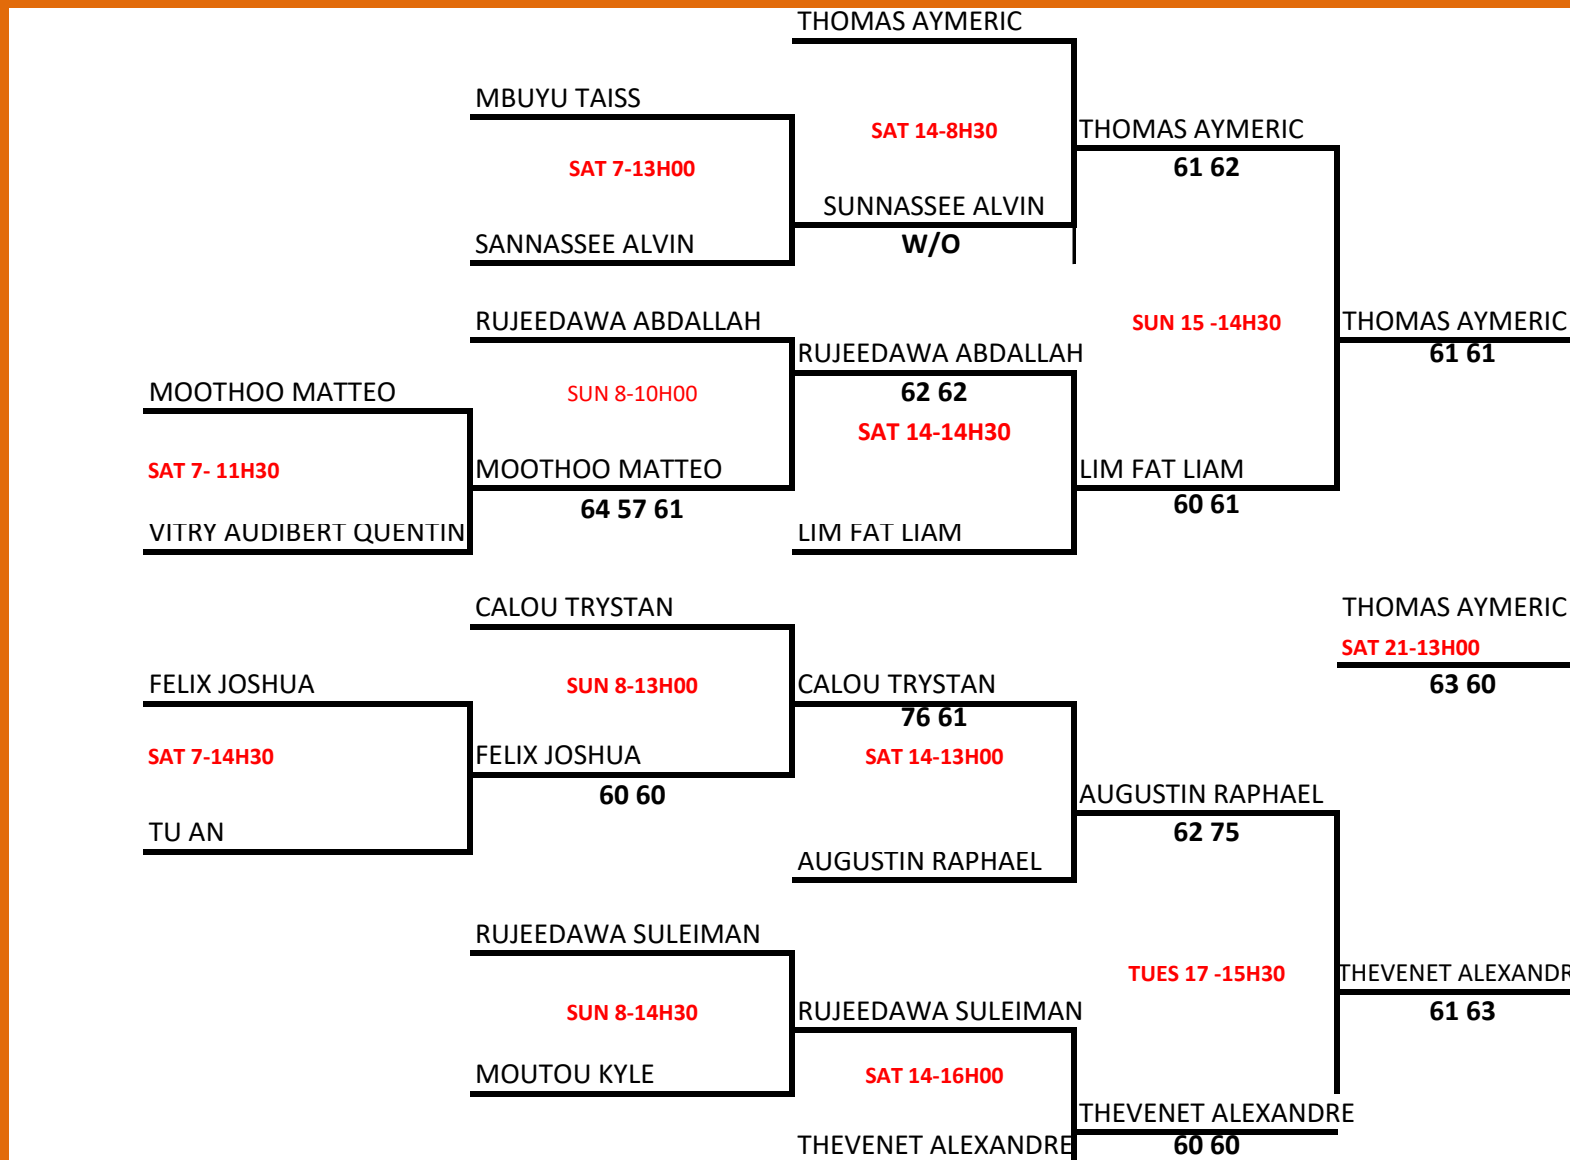

41 40

SAT 14- 10H00

TSANG MAN KIN AUGUSTE

40 41

TSANG MAN KIN AUGUSTE

41 40

BOYS DOUBLES

NATIONAL TENNIS CENTRE PETIT CAMP PHOENIX