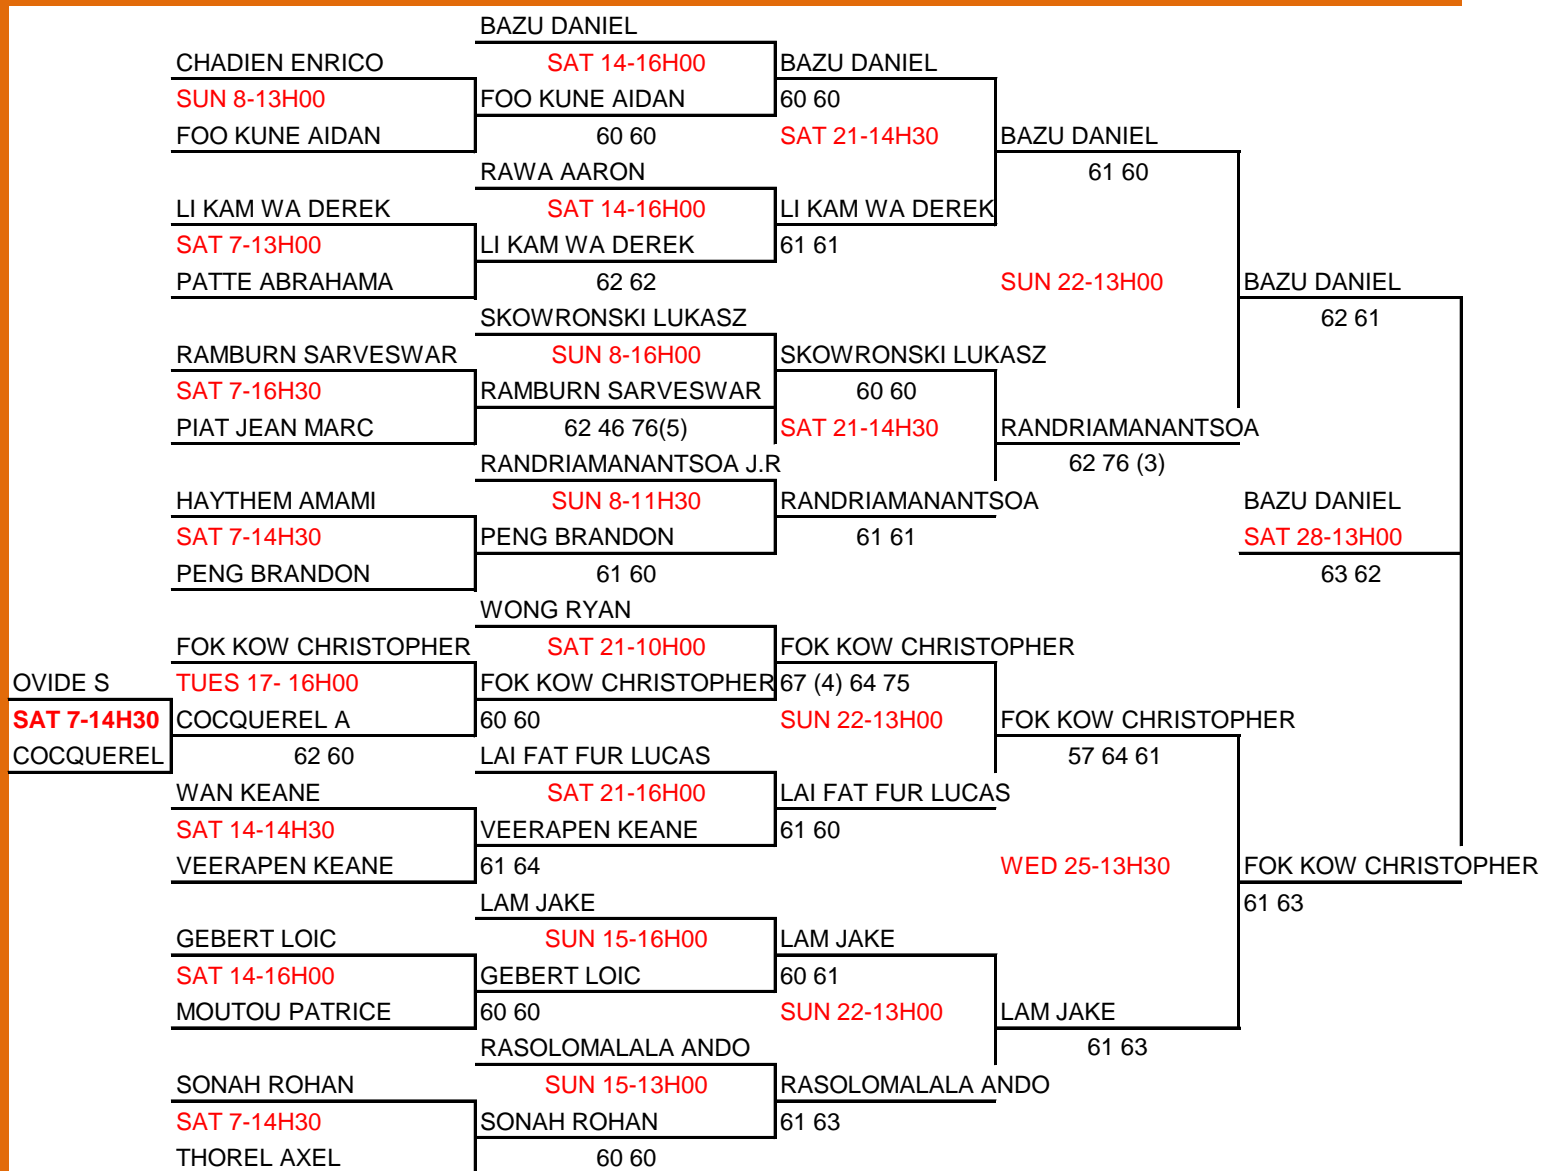

MEN SINGLES

NATIONAL TENNIS CENTRE PETIT CAMP PHOENIX

7-28 MAY 2022