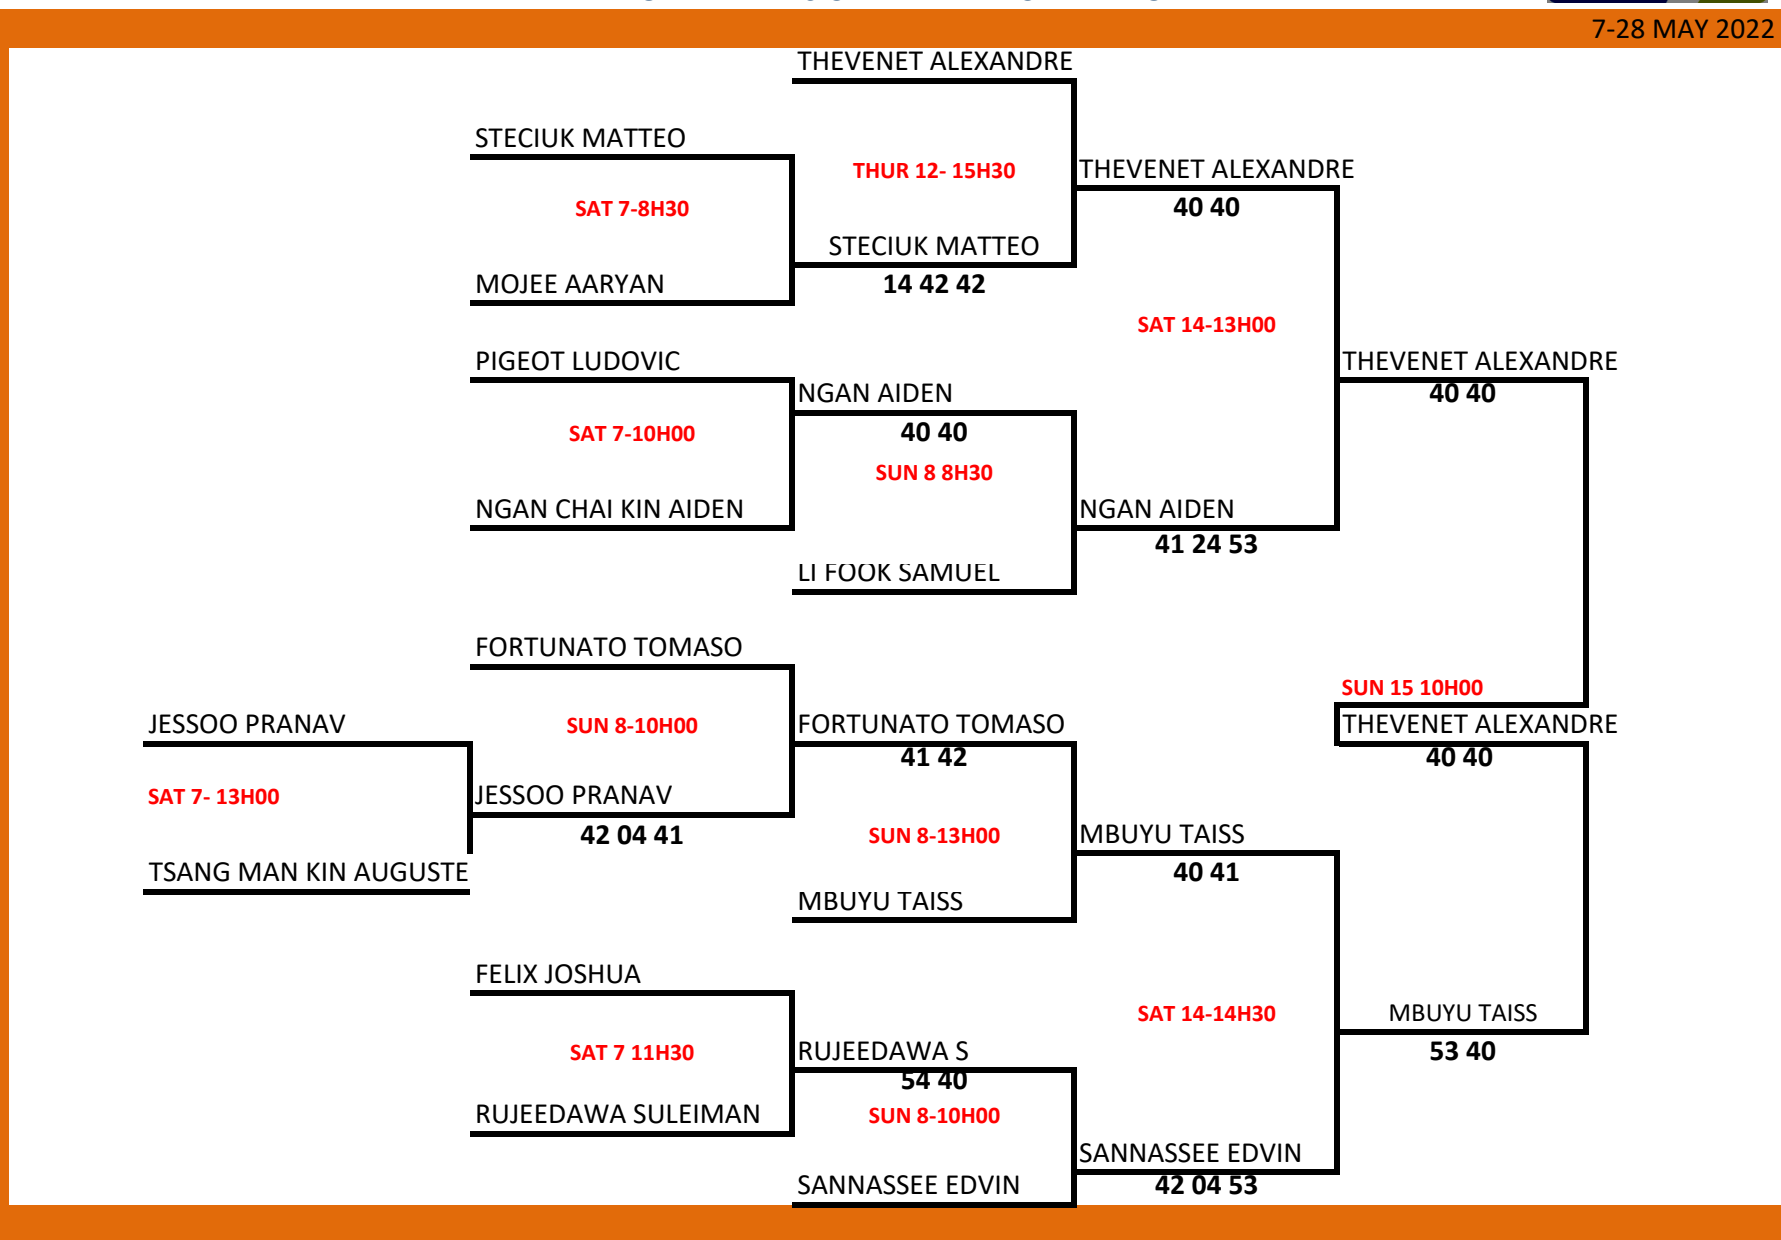

41 40

SAT 14- 10H00

TSANG MAN KIN AUGUSTE

40 41

TSANG MAN KIN AUGUSTE

41 40

BOYS DOUBLES

NATIONAL TENNIS CENTRE PETIT CAMP PHOENIX