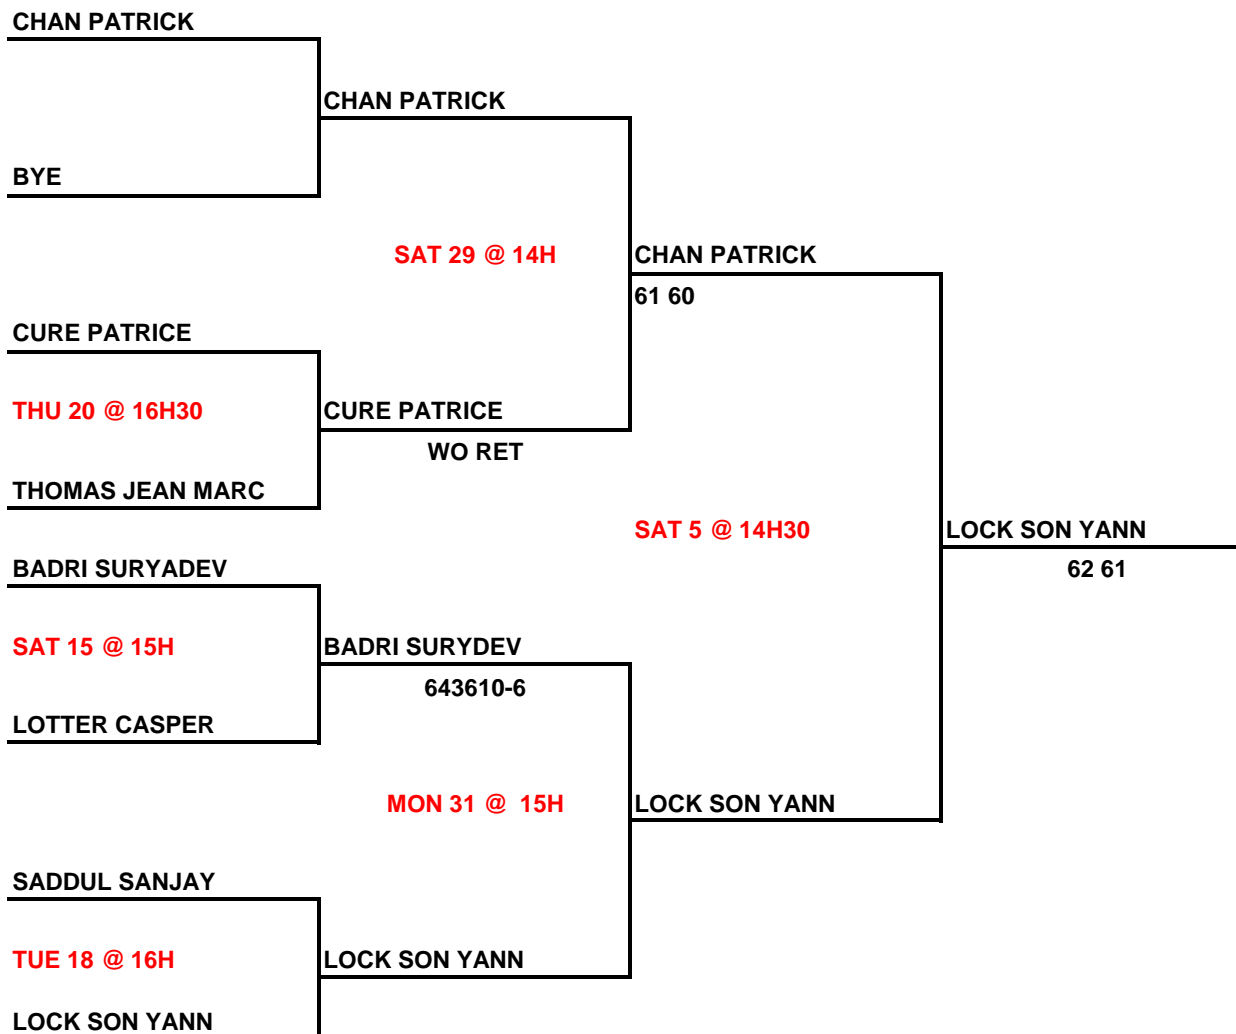

SBM MAURITIUS GYMKHANA GRASS TENNIS OPEN 2022

FROM 15 OCTOBER TO 5th NOVEMBER

MEN SINGLES 60+