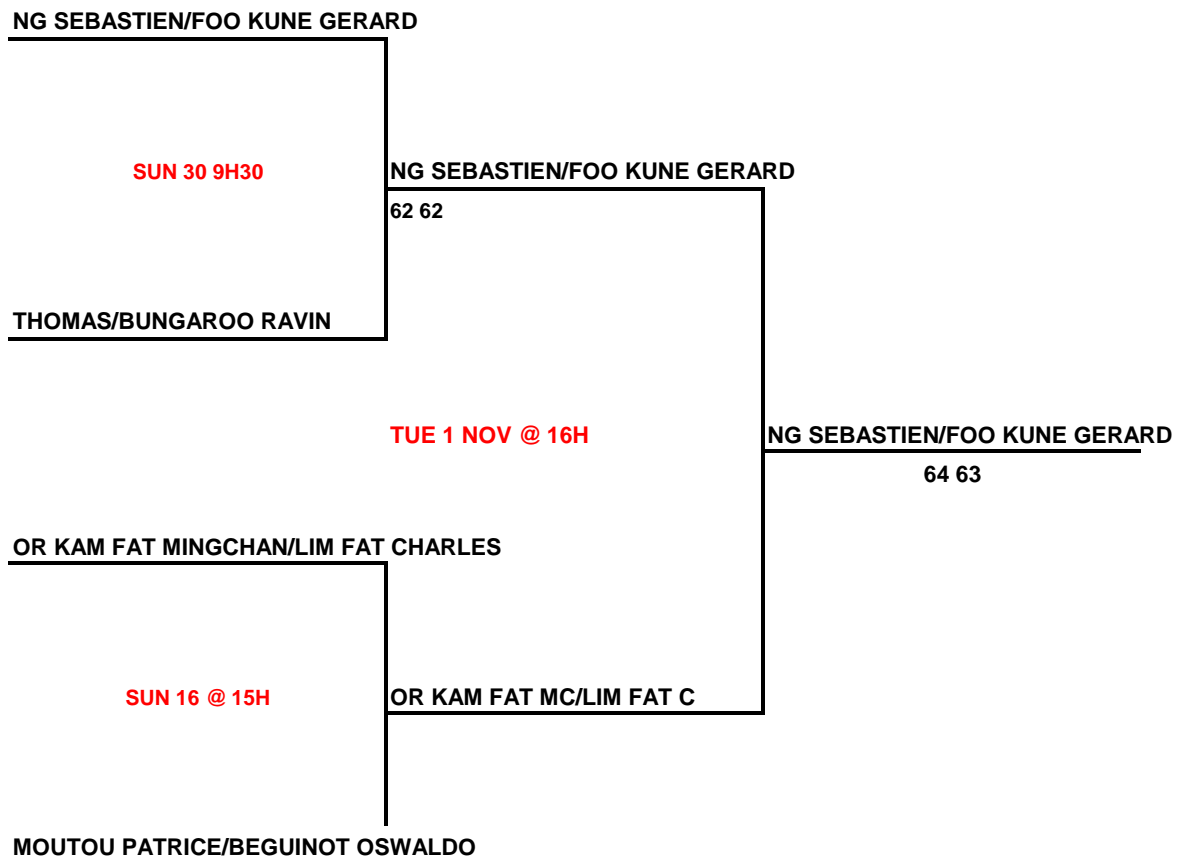

# SBM MAURITIUS GYMKHANA GRASS TENNIS OPEN 2022

FROM 15 OCTOBER TO 5th NOVEMBER

MEN DOUBLES 40