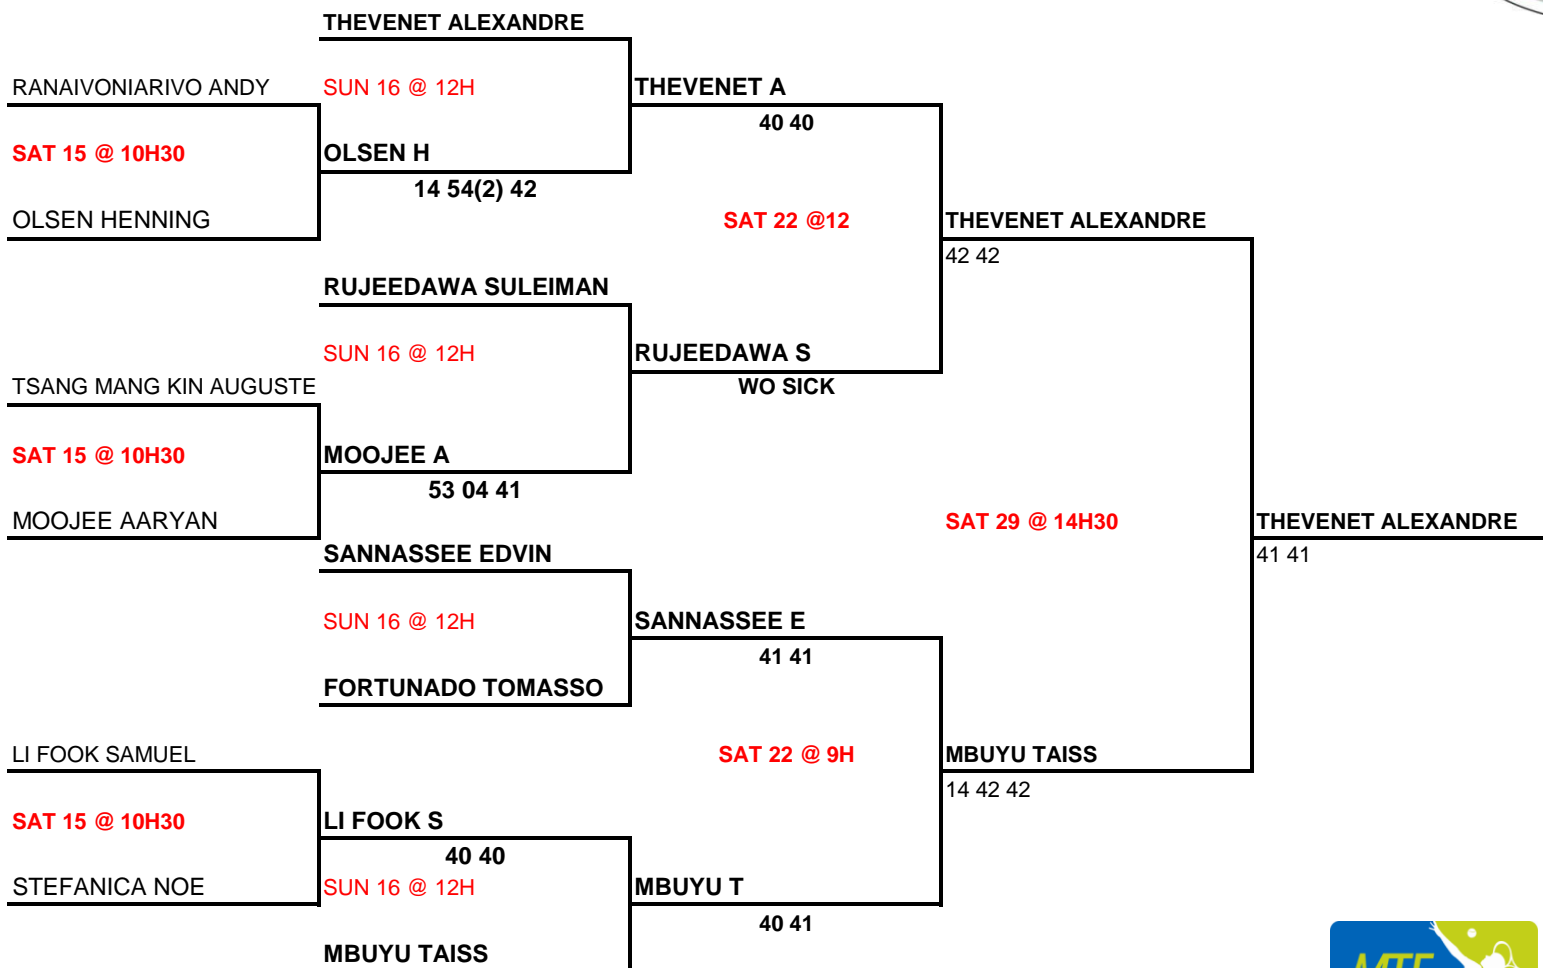

SBM MAURITIUS GYMKHANA GRASS TENNIS OPEN 2022

FROM 15 OCTOBER TO 5th NOVEMBER

U10 BOYS