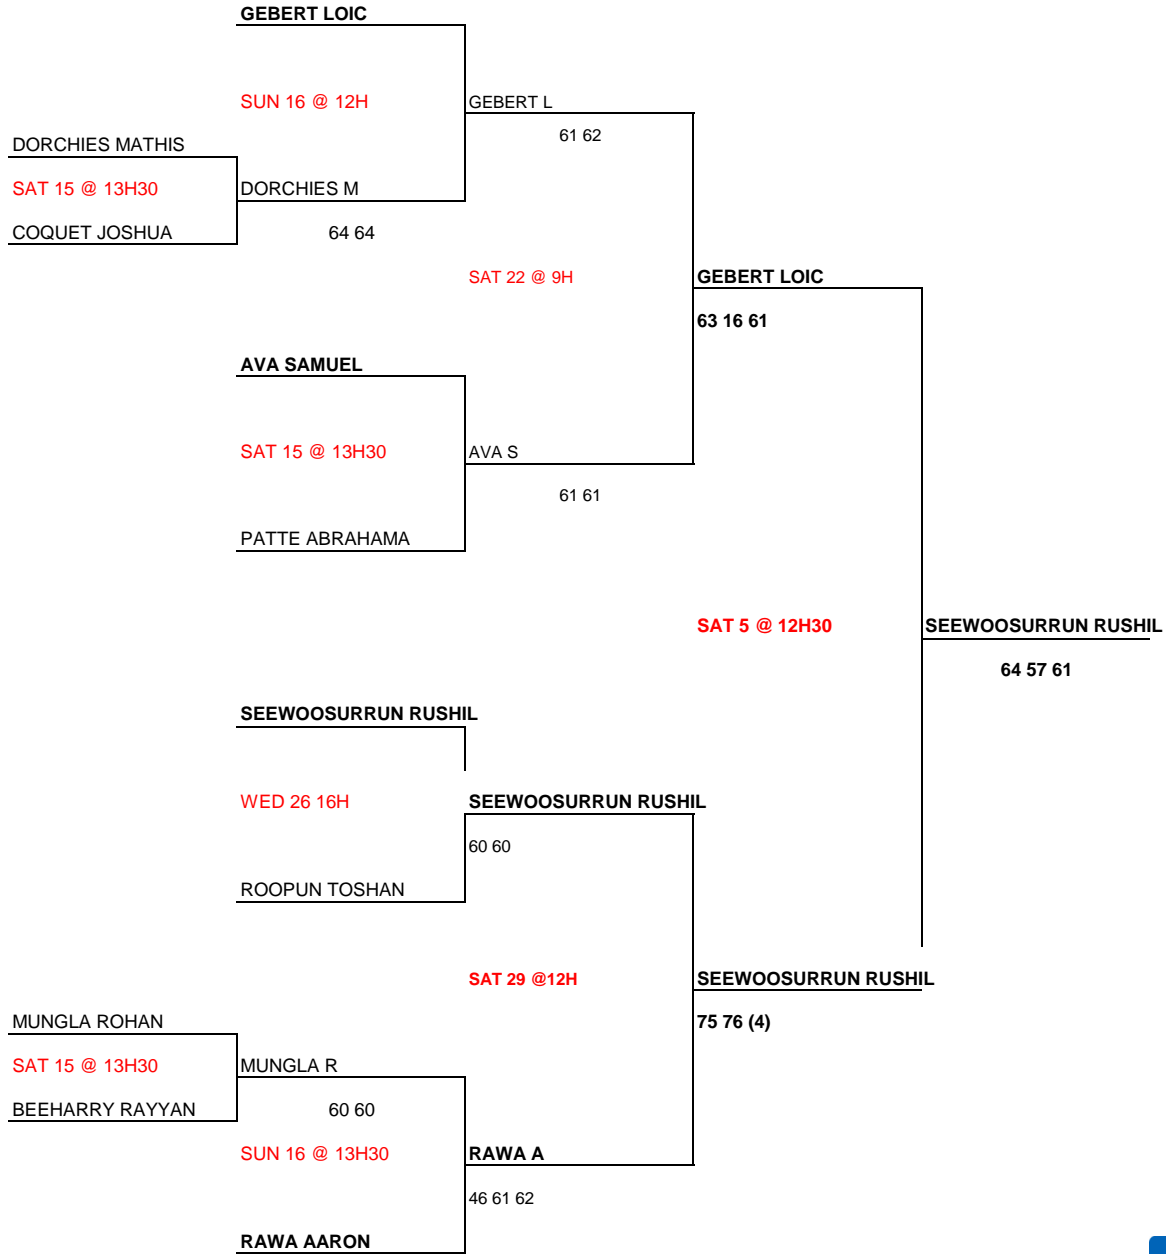

SBM MAURITIUS GYMKHANA GRASS TENNIS OPEN 2022
FROM 15 OCTOBER TO 5th NOVEMBER
U16 BOYS