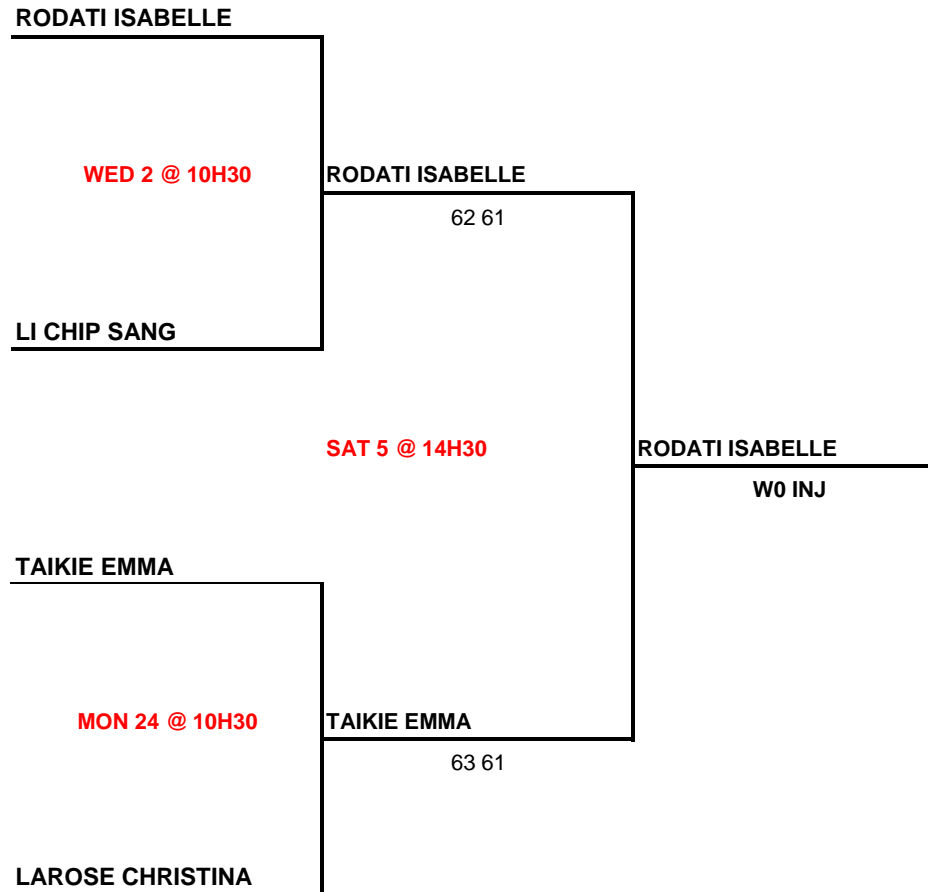

## WOMEN SINGLES

# SBM MAURITIUS GYMKHANA GRASS TENNIS OPEN 2022

FROM 15 OCTOBER TO 5th NOVEMBER

WOMEN SINGLES 40+

**SBM MAURITIUS GYMKHANA GRASS TENNIS OPEN 2022**  
FROM 15 OCTOBER TO 5th NOVEMBER  
WOMEN DOUBLES