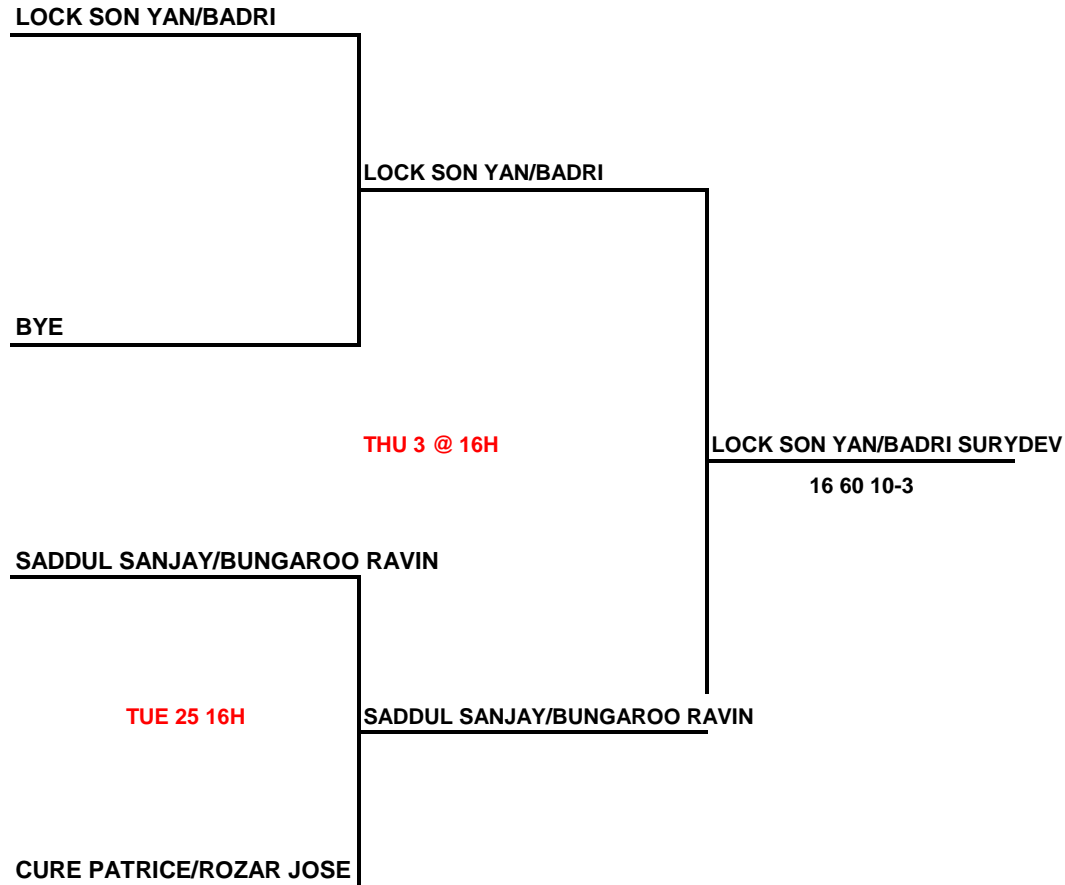

BYE

CHAN/BUNGAROO

CHAN PATRICK/BUNGAROO RAVIN

**SBM MAURITIUS GYMKHANA GRASS TENNIS OPEN 2022**  
FROM 15 OCTOBER TO 5th NOVEMBER  
**MEN DOUBLES 60+**