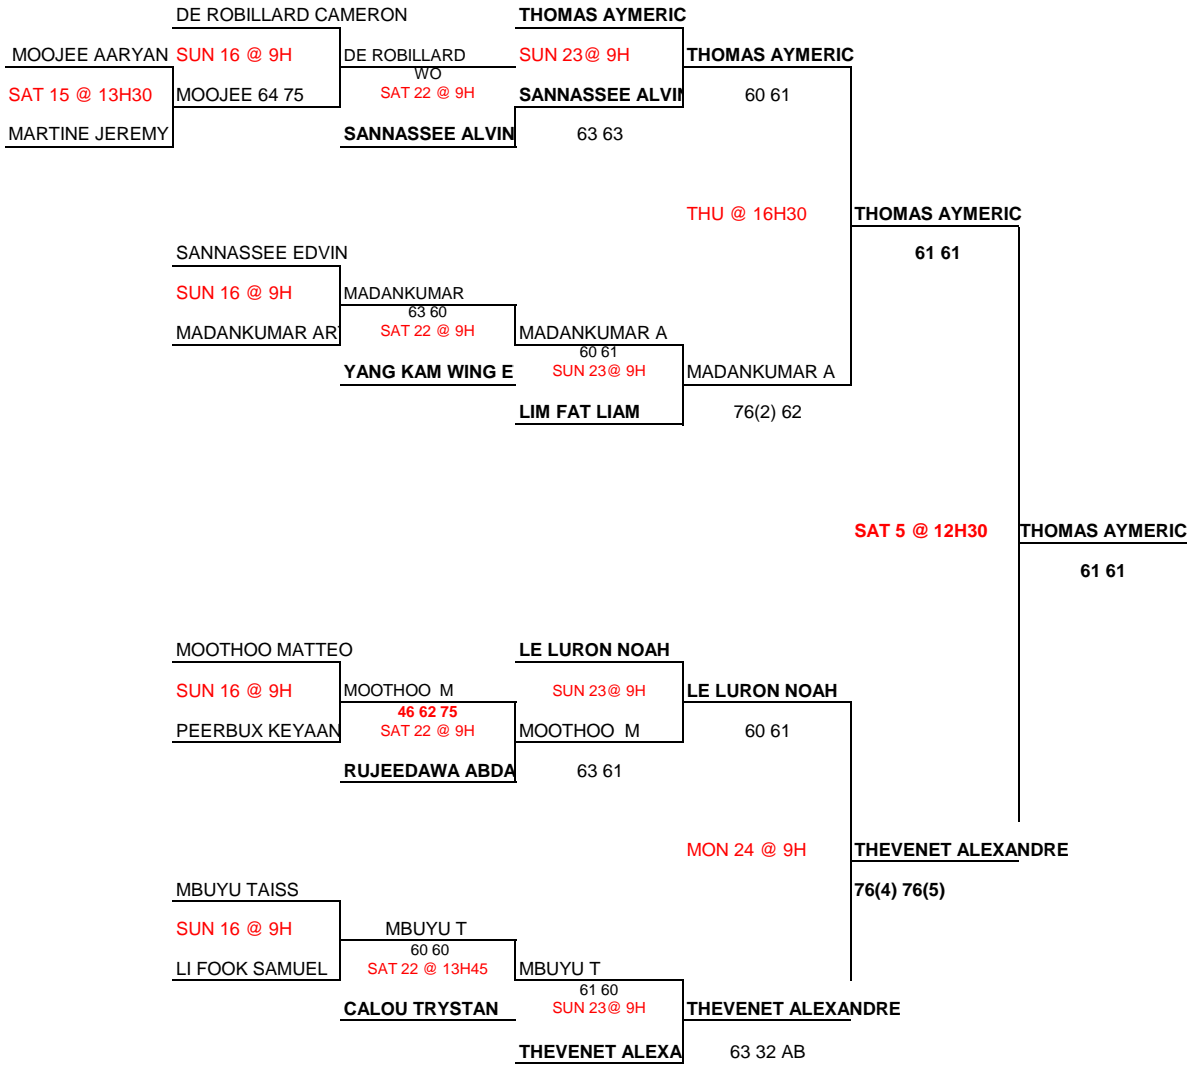

# SBM MAURITIUS GYMKHANA GRASS TENNIS OPEN 2022

FROM 15 OCTOBER TO 5th NOVEMBER

## U10 BOYS

**SBM MAURITIUS GYMKHANA GRASS TENNIS OPEN 2022**  
 FROM 15 OCTOBER TO 5th NOVEMBER  
**U12 BOYS**

**SBM MAURITIUS GYMKHANA GRASS TENNIS OPEN 2022**  
 FROM 15 OCTOBER TO 5th NOVEMBER  
**U14 BOYS**