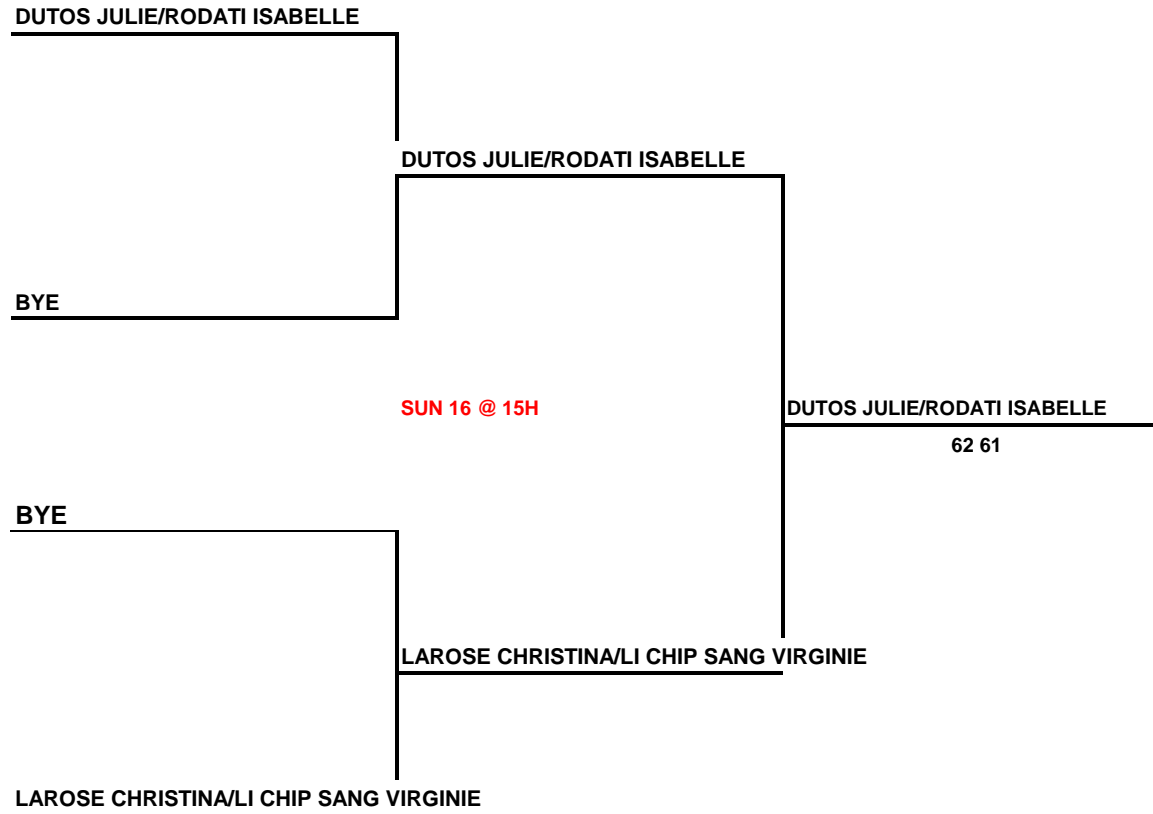

# SBM MAURITIUS GYMKHANA GRASS TENNIS OPEN 2022

FROM 15 OCTOBER TO 5th NOVEMBER

WOMEN SINGLES 40+

**SBM MAURITIUS GYMKHANA GRASS TENNIS OPEN 2022**  
FROM 15 OCTOBER TO 5th NOVEMBER  
WOMEN DOUBLES

# SBM MAURITIUS GYMKHANA GRASS TENNIS OPEN 2022

FROM 15 OCTOBER TO 5th NOVEMBER

WOMEN DOUBLES 40+

LAROSE CHRISTINA/LI CHIP SANG VIRGINIE

LAROSE CHRISTINA/LI CHIP SANG VIRGINIE

BYE

SAT 5 @ 14H30

NG CORINNE/GUKHOOL JAYANTEE

62 61

BYE

NG CORINNE/GUKHOOL JAYANTEE

NG CORINNE/GUKHOOL JAYANTEE

**SBM MAURITIUS GYMKHANA GRASS TENNIS OPEN 2022**  
FROM 15 OCTOBER TO 5th NOVEMBER  
MIXED DOUBLES