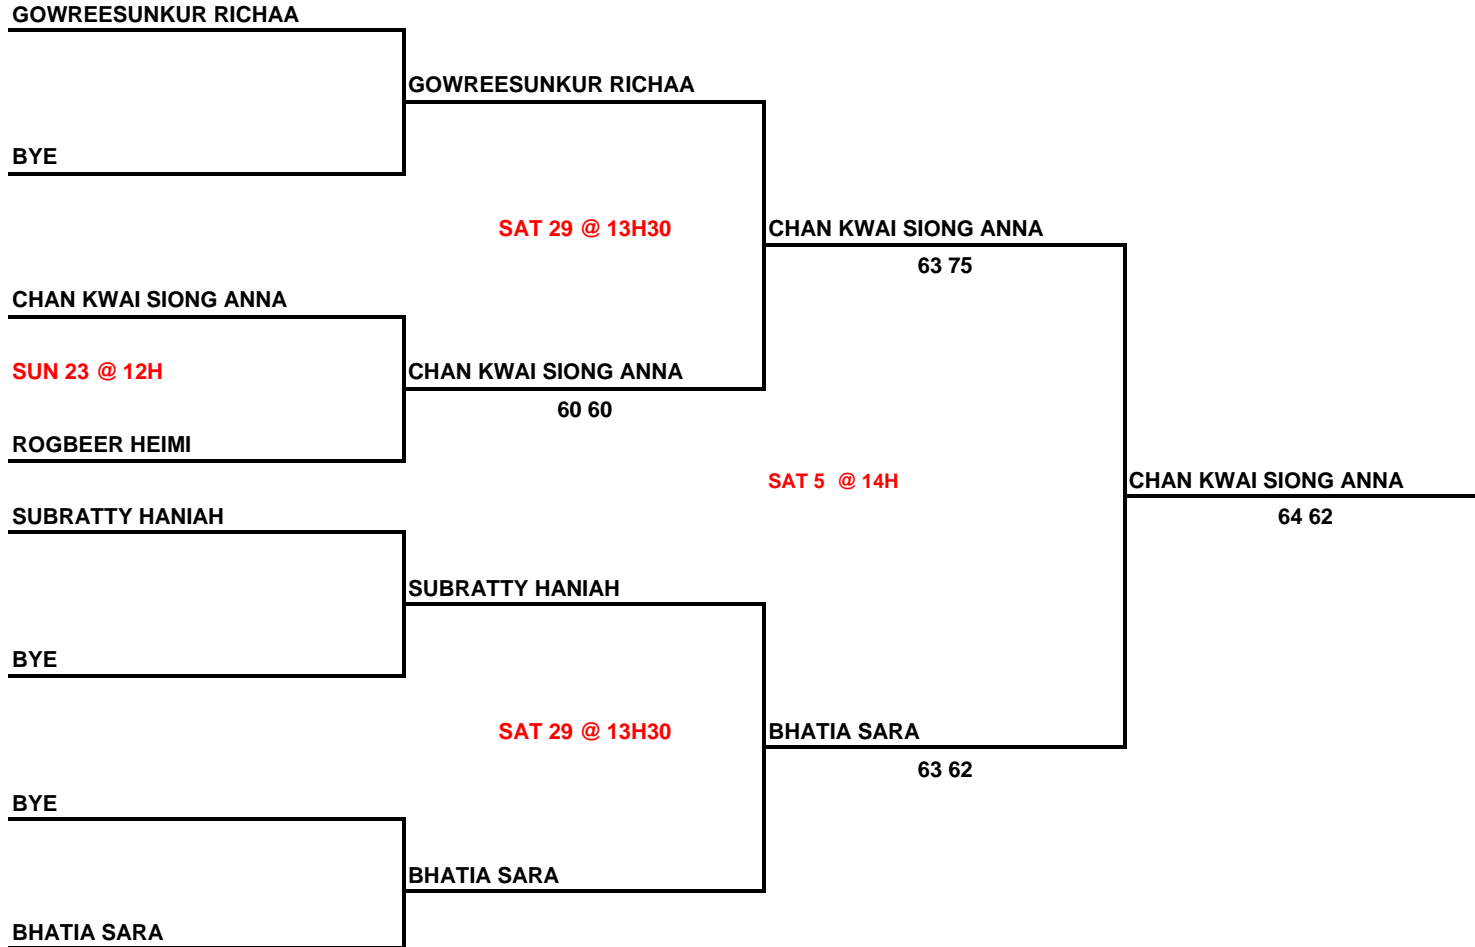

# SBM MAURITIUS GYMKHANA GRASS TENNIS OPEN 2022

FROM 15 OCTOBER TO 5th NOVEMBER

U08 GIRLS

NAMES	MOUTOU	SAMY	MOENS	HOW KONG	POINTS	SET WON	SET LOST	RANK
MOUTOU KLARA		54 04 24	41 42	41 42	2	5	2	1
SAMY LUCY	45 40 42		45(3) 14	40 40	2	4	3	3
MOENS ANAIS	14 24	54(3) 41		40 40	2	4	2	2
HOW HONG VICTORIA	14 24	04 04	04 04		0	0	6	4

# SBM MAURITIUS GYMKHANA GRASS TENNIS OPEN 2022

FROM 15 OCTOBER TO 5th NOVEMBER

U12 GIRLS

NAMES	CHAN	PIGEOT	PATEL	ROOPUN	POINTS	RANK
CHAN KWAI SIONG ANNA		SAT 5 12H 60 50	SUN 23 @ 10H30 60 60	SUN 16 @ 10H 61 60	3	1
PIGEOT DAPHNE	SAT 5 12H 06 06		SUN 16 @ 9H 63 62	SAT 15 @ 13H30 60 62	2	2
PATEL GOWRI	SUN 23 @ 10H30 06 06	SUN 16 @ 9H 36 26		SAT22 @ 10H30 60 60	1	3
ROOPUN CHAVI	SUN 16 @ 10H 16 06	SAT 15 @ 13H30 06 26	SAT22 @ 10H30 06 06		0	4

# SBM MAURITIUS GYMKHANA GRASS TENNIS OPEN 2022

FROM 15 OCTOBER TO 5th NOVEMBER

U14 GIRLS

**SBM MAURITIUS GYMKHANA GRASS TENNIS OPEN 2022**  
FROM 15 OCTOBER TO 5th NOVEMBER  
U16 GIRLS

**SBM MAURITIUS GYMKHANA GRASS TENNIS OPEN 2022**  
FROM 15 OCTOBER TO 5th NOVEMBER  
U18 GIRLS