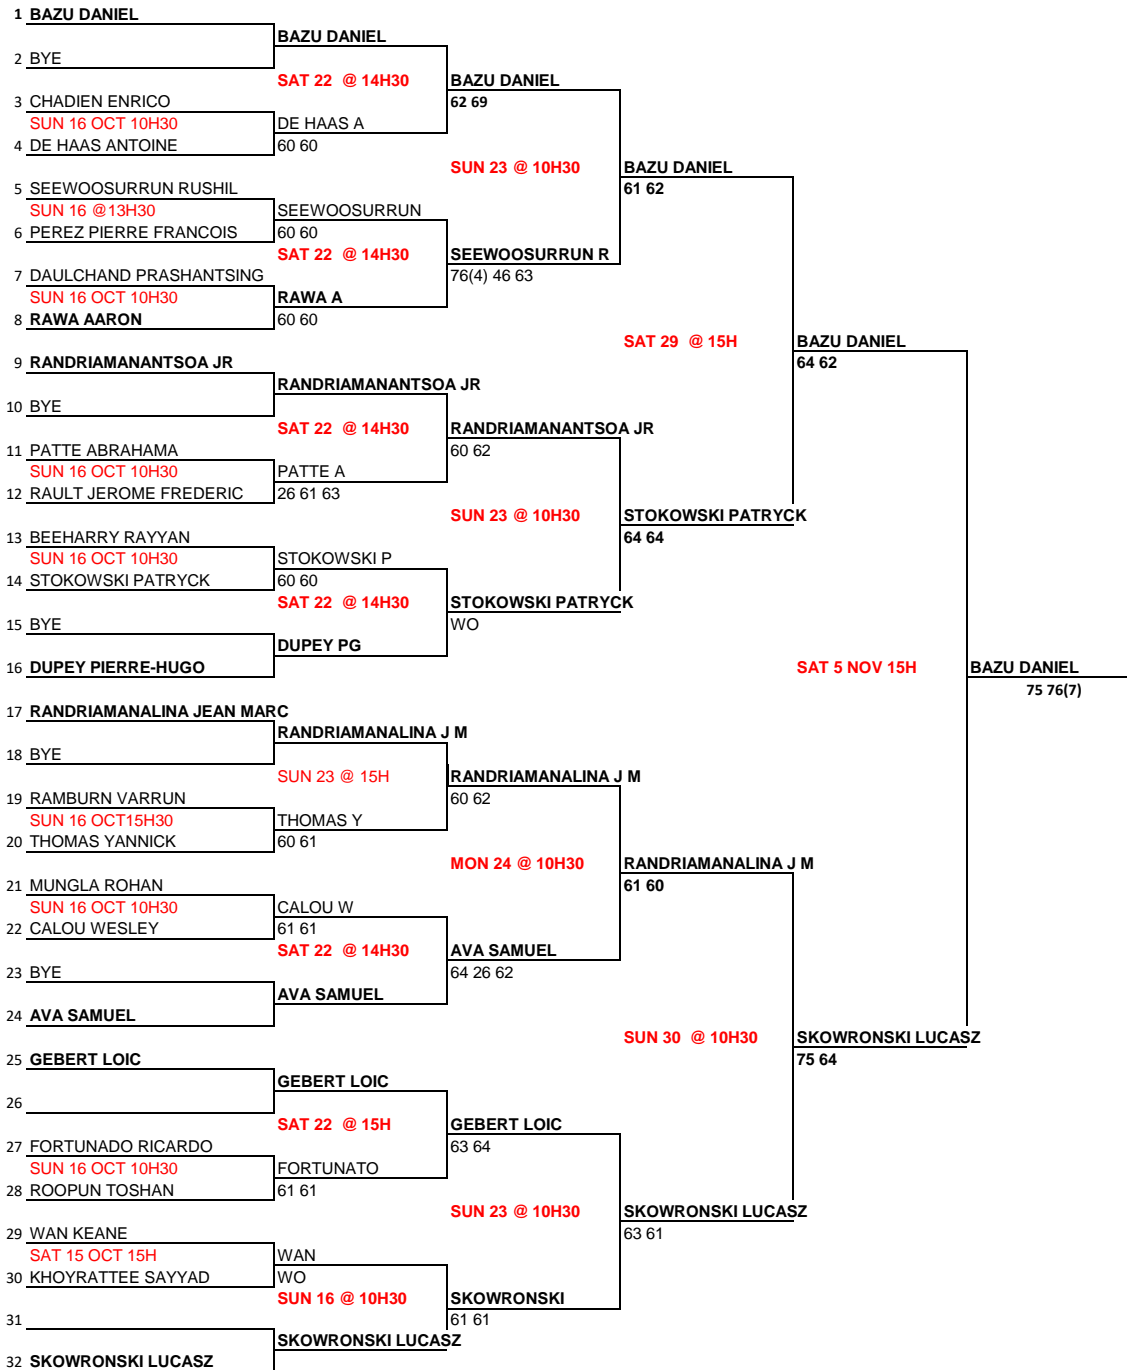

SBM MAURITIUS GYMKHANA GRASS TENNIS OPEN 2022
FROM 15 OCTOBER TO 5th NOVEMBER
MEN SINGLES