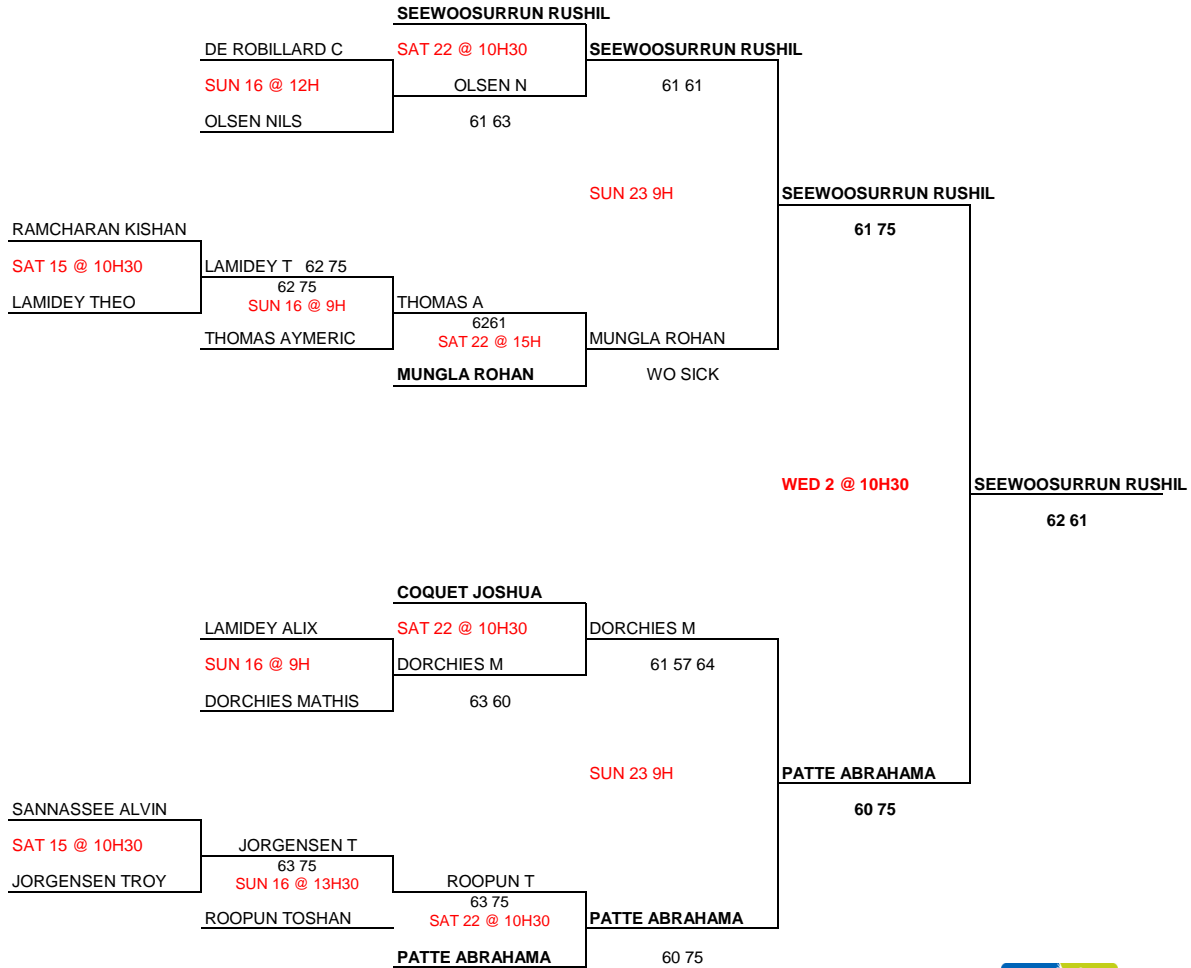

## U10 BOYS

**SBM MAURITIUS GYMKHANA GRASS TENNIS OPEN 2022**  
 FROM 15 OCTOBER TO 5th NOVEMBER  
**U12 BOYS**

**SBM MAURITIUS GYMKHANA GRASS TENNIS OPEN 2022**  
 FROM 15 OCTOBER TO 5th NOVEMBER  
**U14 BOYS**