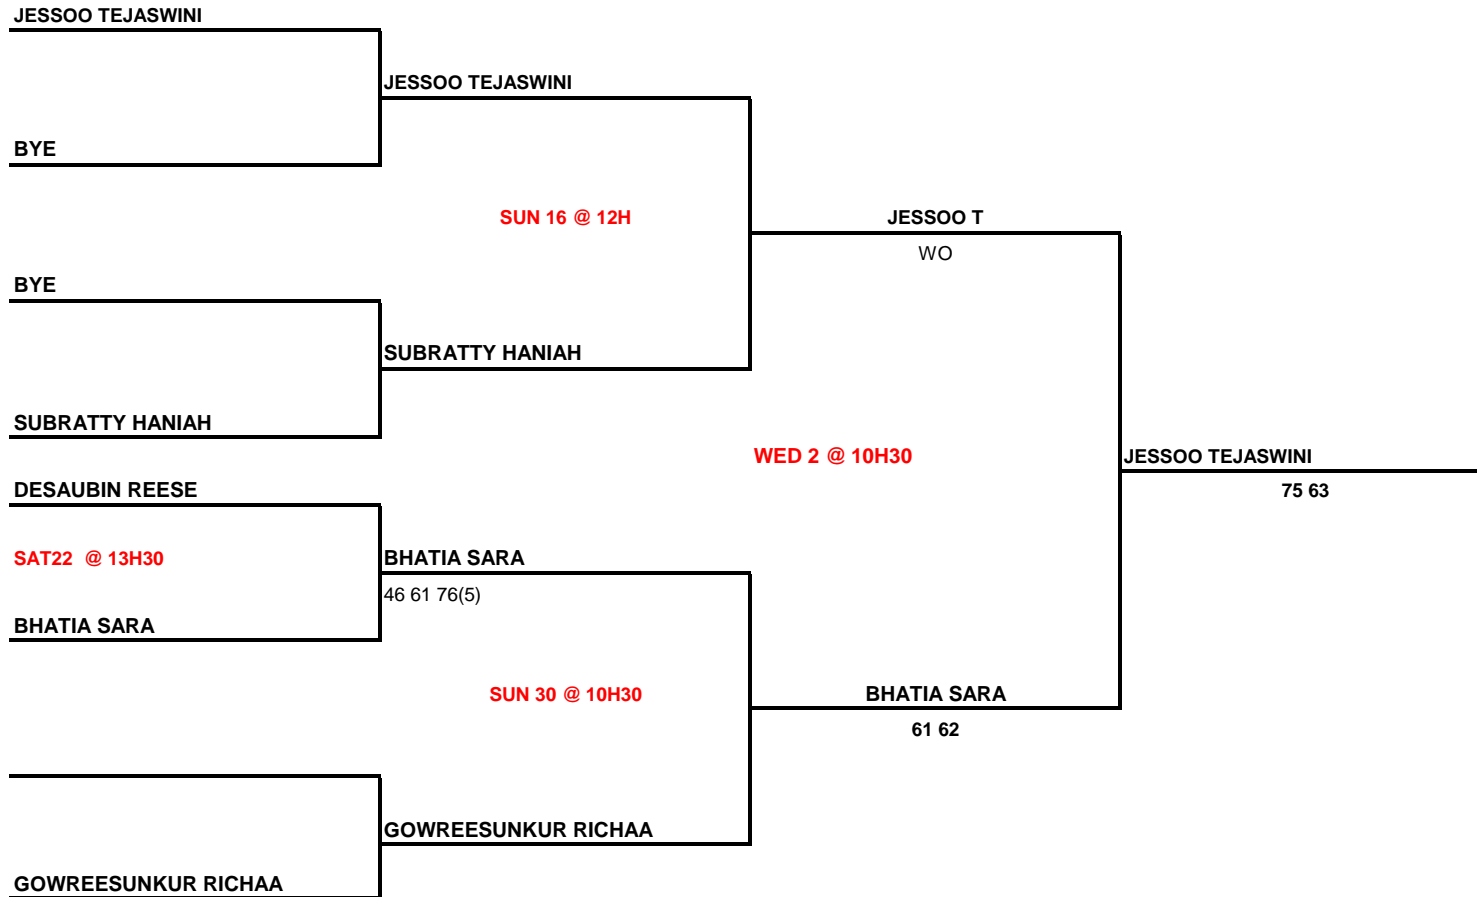

# SBM MAURITIUS GYMKHANA GRASS TENNIS OPEN 2022

FROM 15 OCTOBER TO 5th NOVEMBER

U12 GIRLS

NAMES	CHAN	PIGEOT	PATEL	ROOPUN	POINTS	RANK
CHAN KWAI SIONG ANNA		SAT 5 12H 60 50	SUN 23 @ 10H30 60 60	SUN 16 @ 10H 61 60	3	1
PIGEOT DAPHNE	SAT 5 12H 06 06		SUN 16 @ 9H 63 62	SAT 15 @ 13H30 60 62	2	2
PATEL GOWRI	SUN 23 @ 10H30 06 06	SUN 16 @ 9H 36 26		SAT22 @ 10H30 60 60	1	3
ROOPUN CHAVI	SUN 16 @ 10H 16 06	SAT 15 @ 13H30 06 26	SAT22 @ 10H30 06 06		0	4

# SBM MAURITIUS GYMKHANA GRASS TENNIS OPEN 2022

FROM 15 OCTOBER TO 5th NOVEMBER

U14 GIRLS

**SBM MAURITIUS GYMKHANA GRASS TENNIS OPEN 2022**  
FROM 15 OCTOBER TO 5th NOVEMBER  
U16 GIRLS

**SBM MAURITIUS GYMKHANA GRASS TENNIS OPEN 2022**  
FROM 15 OCTOBER TO 5th NOVEMBER  
U18 GIRLS