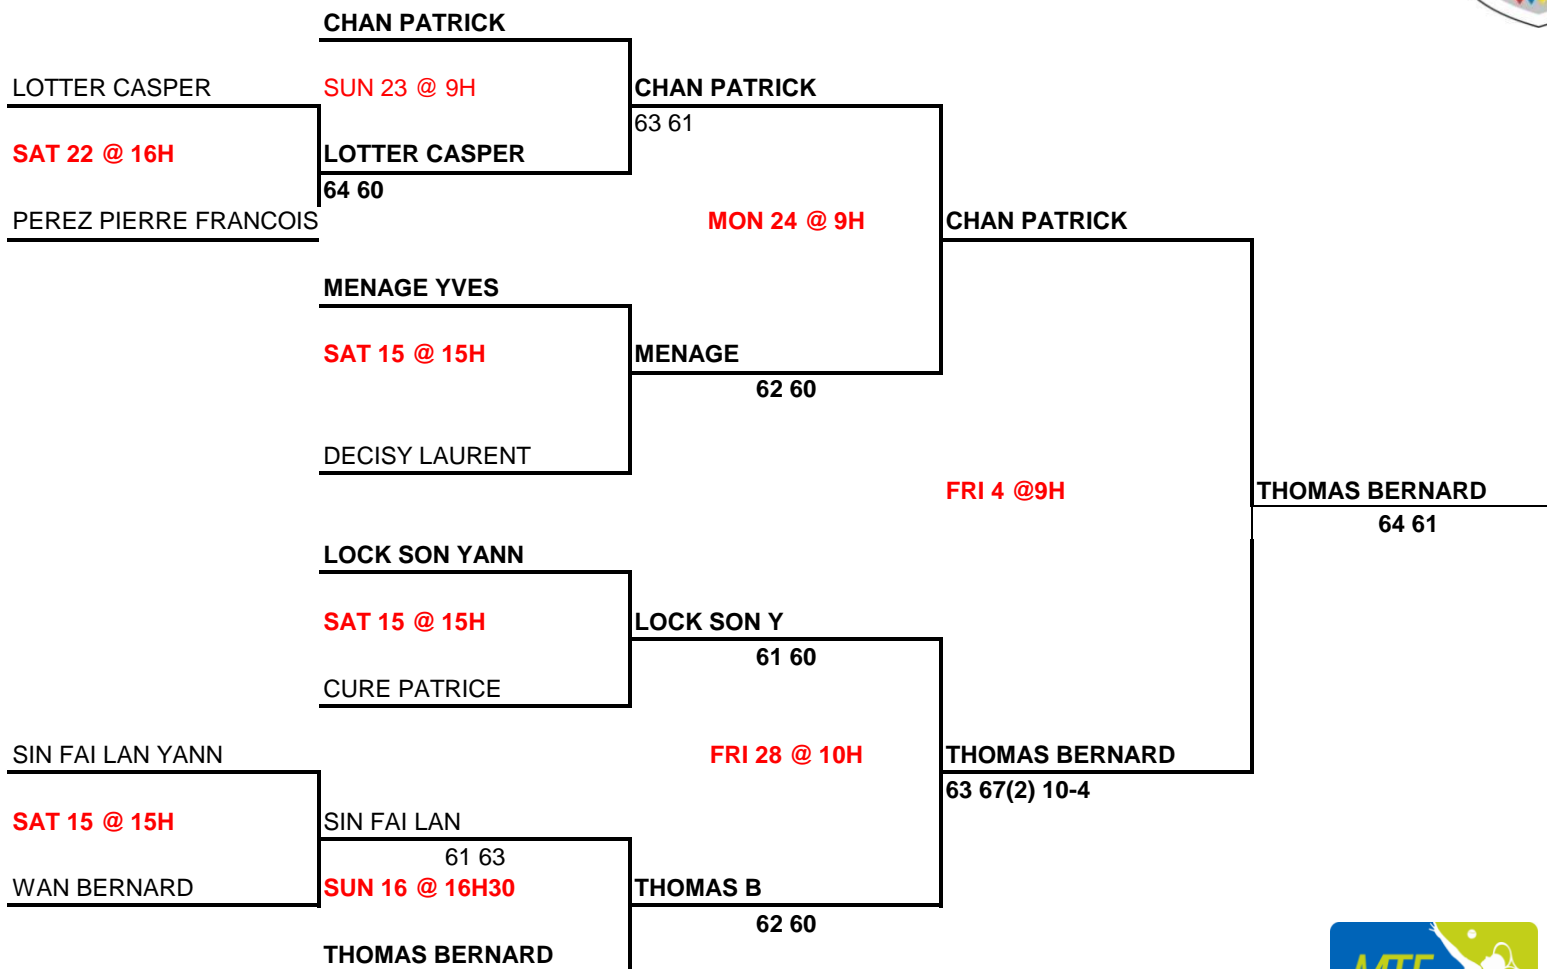

SBM MAURITIUS GYMKHANA GRASS TENNIS OPEN 2022

FROM 15 OCTOBER TO 5th NOVEMBER

MEN SINGLES 50+