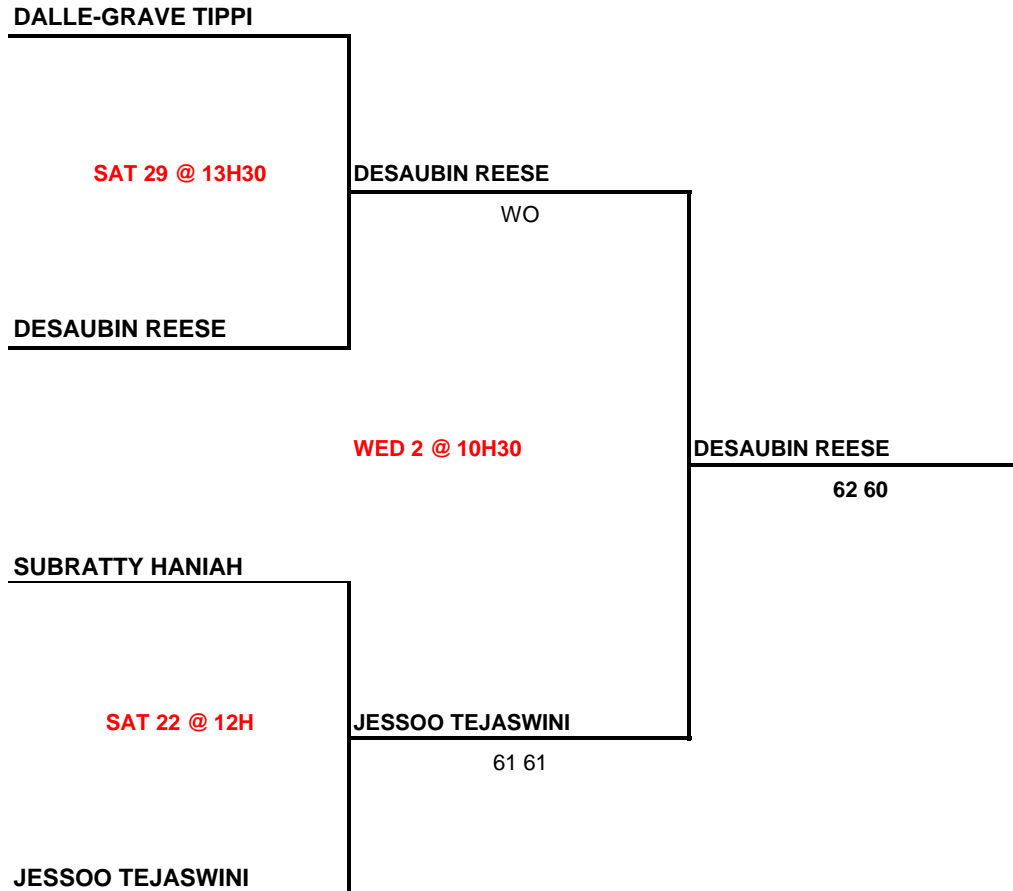

# SBM MAURITIUS GYMKHANA GRASS TENNIS OPEN 2022

FROM 15 OCTOBER TO 5th NOVEMBER

U12 GIRLS

NAMES	CHAN	PIGEOT	PATEL	ROOPUN	POINTS	RANK
CHAN KWAI SIONG ANNA		SAT 5 12H 60 50	SUN 23 @ 10H30 60 60	SUN 16 @ 10H 61 60	3	1
PIGEOT DAPHNE	SAT 5 12H 06 06		SUN 16 @ 9H 63 62	SAT 15 @ 13H30 60 62	2	2
PATEL GOWRI	SUN 23 @ 10H30 06 06	SUN 16 @ 9H 36 26		SAT22 @ 10H30 60 60	1	3
ROOPUN CHAVI	SUN 16 @ 10H 16 06	SAT 15 @ 13H30 06 26	SAT22 @ 10H30 06 06		0	4

# SBM MAURITIUS GYMKHANA GRASS TENNIS OPEN 2022

FROM 15 OCTOBER TO 5th NOVEMBER

U14 GIRLS

**SBM MAURITIUS GYMKHANA GRASS TENNIS OPEN 2022**  
FROM 15 OCTOBER TO 5th NOVEMBER  
U16 GIRLS

**SBM MAURITIUS GYMKHANA GRASS TENNIS OPEN 2022**  
FROM 15 OCTOBER TO 5th NOVEMBER  
U18 GIRLS