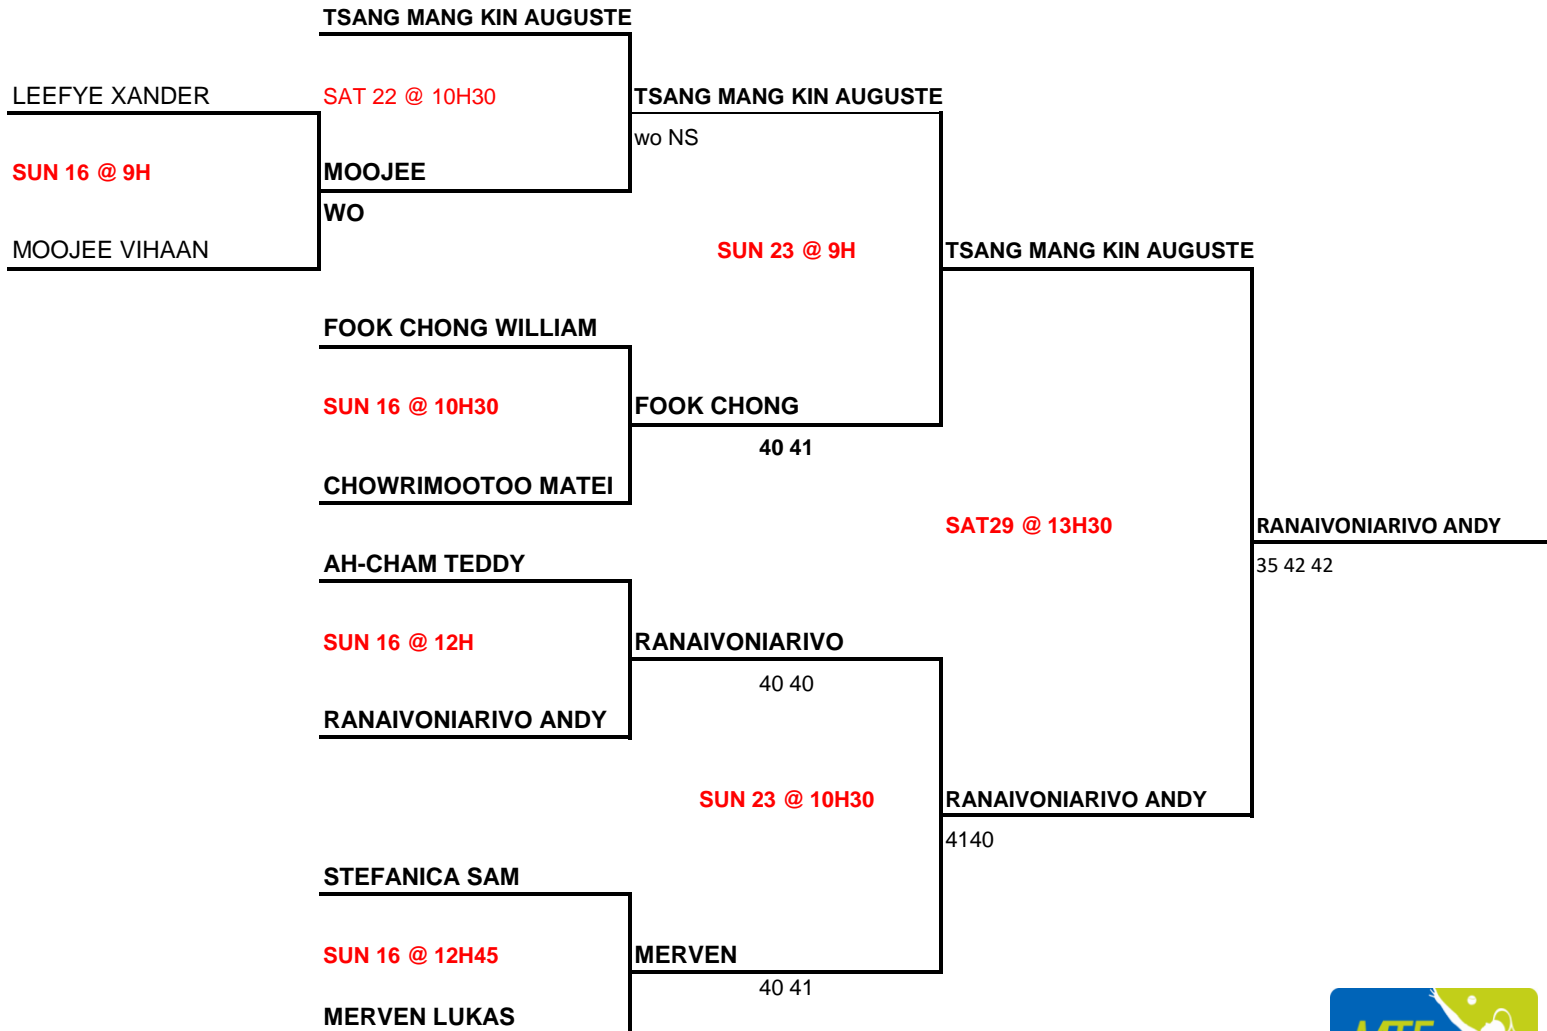

**SBM MAURITIUS GYMKHANA GRASS TENNIS OPEN 2022**  
 FROM 15 OCTOBER TO 5th NOVEMBER  
**U08 BOYS**