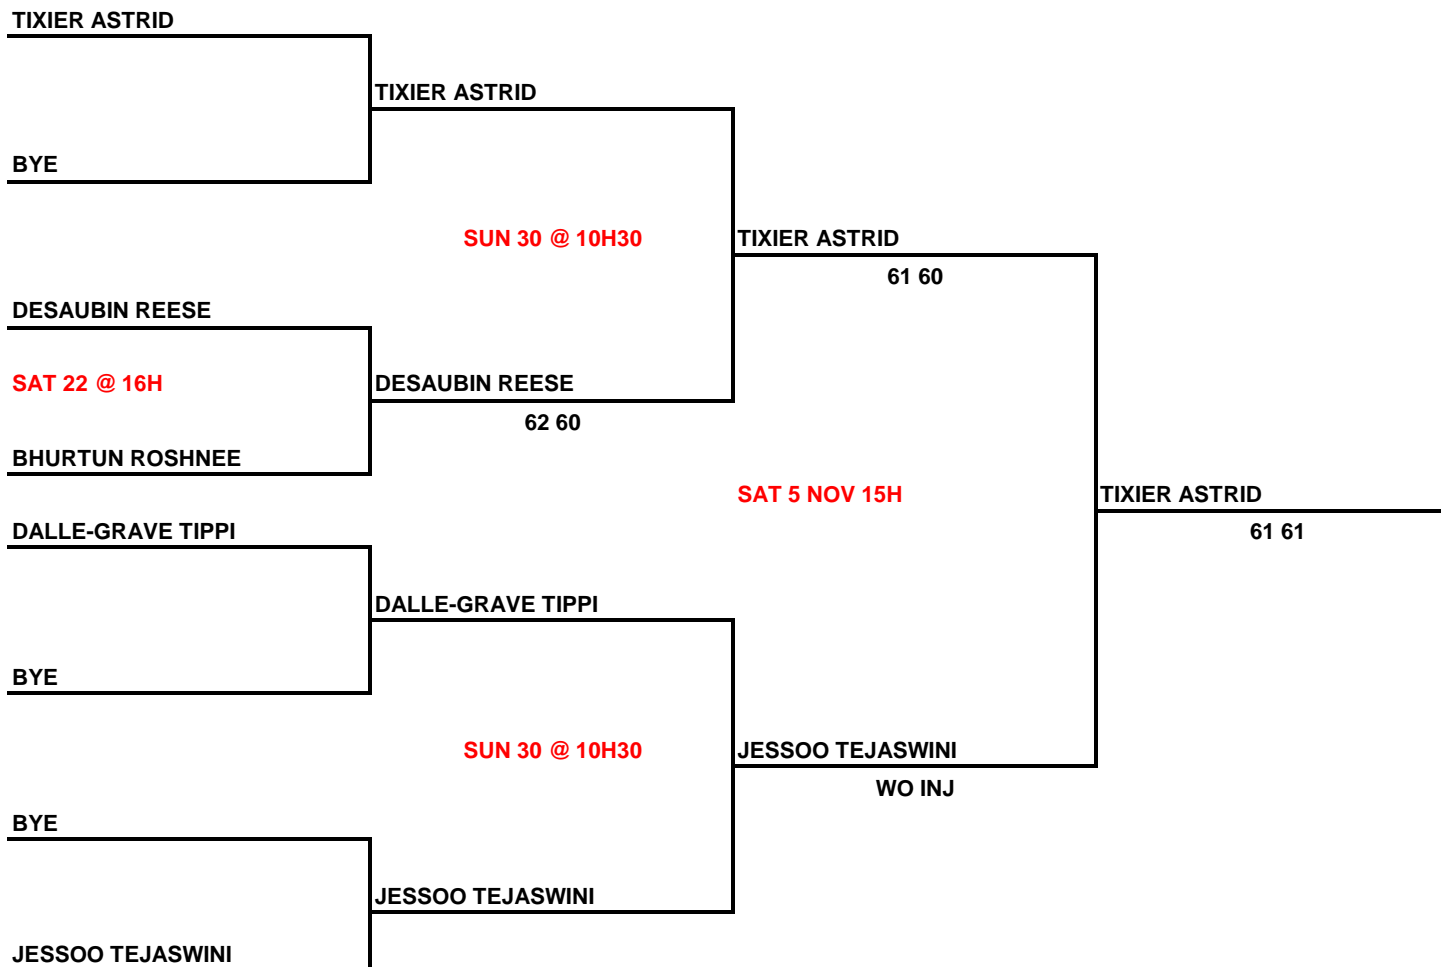

SBM MAURITIUS GYMKHANA GRASS TENNIS OPEN 2022

FROM 15 OCTOBER TO 5th NOVEMBER

WOMEN SINGLES