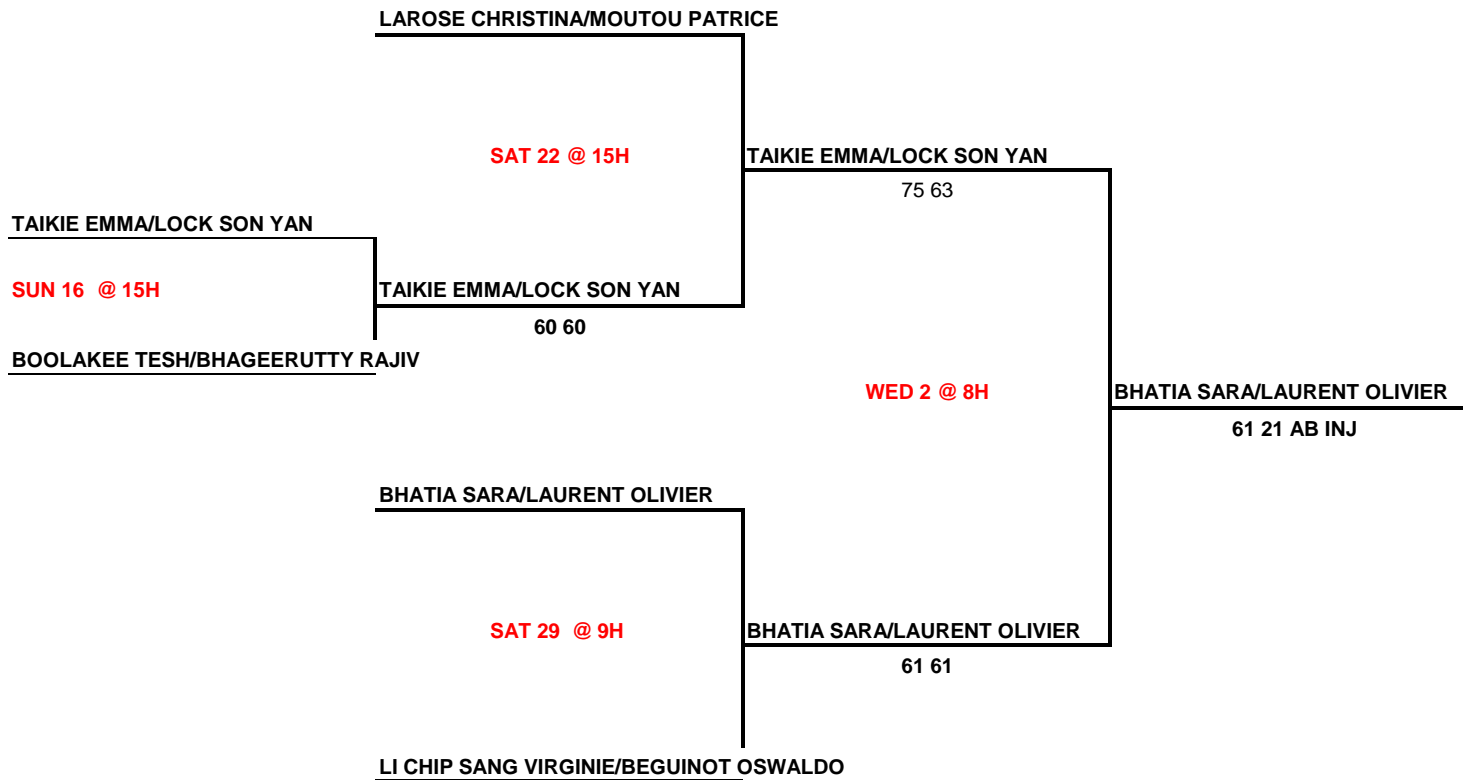

62 61

BYE

NG CORINNE/GUKHOOL JAYANTEE

NG CORINNE/GUKHOOL JAYANTEE

**SBM MAURITIUS GYMKHANA GRASS TENNIS OPEN 2022**  
FROM 15 OCTOBER TO 5th NOVEMBER  
MIXED DOUBLES

# SBM MAURITIUS GYMKHANA GRASS TENNIS OPEN 2022

FROM 15 OCTOBER TO 5th NOVEMBER

MIXED DOUBLES 40+

NG CORINNE/NG CHEONG TIN SEBASTIEN

BYE

NG CORINNE/NG SEBASTIEN

SUN 30 @ 15H

NG CORINNE/NG SEBASTIEN